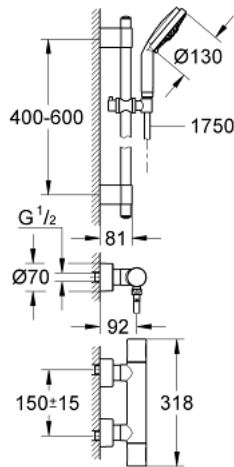

34 275 000 GROHTHERM 3000 COSMOPOLITAN THERMOSTATIC SHOWER MIXER 1/2"

PRODUCT DESCRIPTION

- Colour: chrome
- with shower set
- consisting of:
 - Grotherm 3000 Cosmopolitan thermostat shower mixer (34 274 000)
 - Rainshower Cosmopolitan shower set (28 757 000)

34 275 000 GROHTHERM 3000 COSMOPOLITAN THERMOSTATIC SHOWER MIXER 1/2"

SPARE PARTS, 10月 2009 – now

- 1: Handle (Spare part-nr. 47803000)
- 2: Ceramic headpart 1/2" (Spare part-nr. 45346000)
- 2.1: O-ring $\varnothing 18.2 \times \varnothing 1.7$ (Spare part-nr. 0392400M)
- 3: Fitting ring (Spare part-nr. 47743000)
- 4: Thermostatic compact cartridge 1/2" (Spare part-nr. 47439000)
- 5: Non-return valve (Spare part-nr. 47189000)
- 5.1: Dirt strainer (Spare part-nr. 0726400M)
- 5.2: Non-return valve (Spare part-nr. 08565000)
- 5.3: O-ring $\varnothing 17 \times \varnothing 2$ (Spare part-nr. 0305500M)
- 6: S-union (Spare part-nr. 12693000)
- 7: Cover cap (Spare part-nr. 45922000)
- 8: Dirt strainer (Spare part-nr. 0700200M)
- 9: Shower rail holder (Spare part-nr. 0666700M)
- 10: Glide element (Spare part-nr. 06765000)
- 11: Fixing set (Spare part-nr. 45403000)
- 12: Extension set, 30 mm (Spare part-nr. 46238000)*
- 13: Socket spanner (Spare part-nr. 19332000)*
- 14: GROHE TurboStat cartridge 1/2" (Spare part-nr. 47175000)*
- 15: Compensation disc (Spare part-nr. 45914XE0)*
- 16: Temperature scale handle (Spare part-nr. 47811000)*