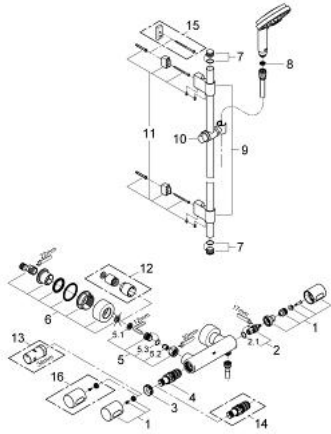

34 275 000 GROHTHERM 3000 COSMOPOLITAN THERMOSTATIC SHOWER MIXER 1/2"

SPARE PARTS, 10月 2009 – now

- 1: Handle (Spare part-nr. 47803000)
- 2: Ceramic headpart 1/2" (Spare part-nr. 45346000)
- 2.1: O-ring $\varnothing 18.2 \times \varnothing 1.7$ (Spare part-nr. 0392400M)
- 3: Fitting ring (Spare part-nr. 47743000)
- 4: Thermostatic compact cartridge 1/2" (Spare part-nr. 47439000)
- 5: Non-return valve (Spare part-nr. 47189000)
- 5.1: Dirt strainer (Spare part-nr. 0726400M)
- 5.2: Non-return valve (Spare part-nr. 08565000)
- 5.3: O-ring $\varnothing 17 \times \varnothing 2$ (Spare part-nr. 0305500M)
- 6: S-union (Spare part-nr. 12693000)
- 7: Cover cap (Spare part-nr. 45922000)
- 8: Dirt strainer (Spare part-nr. 0700200M)
- 9: Shower rail holder (Spare part-nr. 0666700M)
- 10: Glide element (Spare part-nr. 06765000)
- 11: Fixing set (Spare part-nr. 45403000)
- 12: Extension set, 30 mm (Spare part-nr. 46238000)*
- 13: Socket spanner (Spare part-nr. 19332000)*
- 14: GROHE TurboStat cartridge 1/2" (Spare part-nr. 47175000)*
- 15: Compensation disc (Spare part-nr. 45914XE0)*
- 16: Temperature scale handle (Spare part-nr. 47811000)*