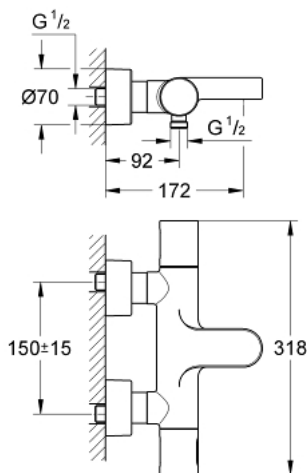

34 276 000 GROHTHERM 3000 COSMOPOLITAN THERMOSTAT BATH/SHOWER MIXER

PRODUCT DESCRIPTION

- Colour: chrome
- wall mounted
- 100% GROHE CoolTouch consisting of safety housing + S-unions with CoolTouch escutcheons
- GROHE LongLife finish
- GROHE SafeStop - safety button at 38°C
- GROHE SafeStop Plus - optional temperature limiter at 43°C included
- GROHE TurboStat - compact cartridge with wax thermoelement
- integrated mixed water shut off
- Aquadimmer with multiple function
 - - flow control
 - - diverter: bath/shower
 - shower outlet below 1/2"
- mousseur
- built-in non return valves
- dirt strainers
- Protected against backflow
- covered S-unions, CoolTouch escutcheons with wall sealing
- GROHE EcoJoy - less water, perfect flow

34 276 000 GROHTHERM 3000 COSMOPOLITAN THERMOSTAT BATH/SHOWER MIXER

SPARE PARTS, July 2009 – now

- 1: Aquadimmer handle (Spare part-nr. 47804000)
- 2: Temperature limiter (Spare part-nr. 47723000)
- 3: Aquadimmer (Spare part-nr. 12433000)
- 4: Water flow (Spare part-nr. 47751000)
- 5: Handle (Spare part-nr. 47803000)
- 6: Fitting ring (Spare part-nr. 47743000)
- 7: Thermostatic compact cartridge 1/2" (Spare part-nr. 47439000)
- 8: Non-return valve (Spare part-nr. 47189000)
- 8.1: Dirt Strainer (Spare part-nr. 0726400M)
- 8.2: Non-return valve (Spare part-nr. 08565000)
- 8.3: O-ring $\varnothing 17 \times \varnothing 2$ (Spare part-nr. 0305500M)
- 9: S-union (Spare part-nr. 12693000)
- 10: Mousseur (Spare part-nr. 13926000)
- 11: Extension set 1/2", 30 mm (Spare part-nr. 46238000)*
- 12: Socket spanner (Spare part-nr. 19332000)*
- 13: GROHE TurboStat cartridge 1/2" (Spare part-nr. 47175000)*
- 14: Scale handle (Spare part-nr. 47811000)*