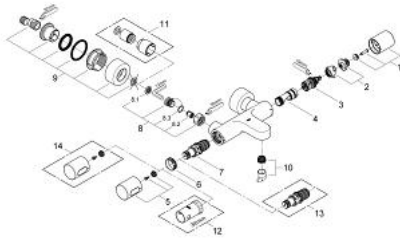

34 276 000 GROHTHERM 3000 COSMOPOLITAN THERMOSTAT BATH/SHOWER MIXER

PRODUCT DESCRIPTION

- Colour: chrome
- wall mounted
- 100% GROHE CoolTouch consisting of safety housing + S-unions with CoolTouch escutcheons
- GROHE LongLife finish
- GROHE SafeStop - safety button at 38°C
- GROHE SafeStop Plus - optional temperature limiter at 43°C included
- GROHE TurboStat - compact cartridge with wax thermoelement
- integrated mixed water shut off
- Aquadimmer with multiple function
 - - flow control
 - - diverter: bath/shower
 - shower outlet below 1/2"
- mousseur
- built-in non return valves
- dirt strainers
- Protected against backflow
- covered S-unions, CoolTouch escutcheons with wall sealing
- GROHE EcoJoy - less water, perfect flow

34 276 000 GROHTHERM 3000 COSMOPOLITAN THERMOSTAT BATH/SHOWER MIXER

SPARE PARTS, July 2009 – now

- 1: Aquadimmer handle (Spare part-nr. 47804000)
- 2: Temperature limiter (Spare part-nr. 47723000)
- 3: Aquadimmer (Spare part-nr. 12433000)
- 4: Water flow (Spare part-nr. 47751000)
- 5: Handle (Spare part-nr. 47803000)
- 6: Fitting ring (Spare part-nr. 47743000)
- 7: Thermostatic compact cartridge 1/2" (Spare part-nr. 47439000)
- 8: Non-return valve (Spare part-nr. 47189000)
- 8.1: Dirt Strainer (Spare part-nr. 0726400M)
- 8.2: Non-return valve (Spare part-nr. 08565000)
- 8.3: O-ring $\varnothing 17 \times \varnothing 2$ (Spare part-nr. 0305500M)
- 9: S-union (Spare part-nr. 12693000)
- 10: Mousseur (Spare part-nr. 13926000)
- 11: Extension set 1/2", 30 mm (Spare part-nr. 46238000)*
- 12: Socket spanner (Spare part-nr. 19332000)*
- 13: GROHE TurboStat cartridge 1/2" (Spare part-nr. 47175000)*
- 14: Scale handle (Spare part-nr. 47811000)*