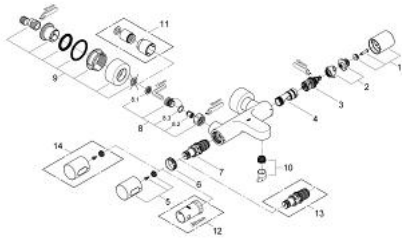

### PRODUCT DESCRIPTION

- Colour: chrome
- wall mounted
- 100% GROHE CoolTouch consisting of safety housing + S-unions with CoolTouch escutcheons
- GROHE LongLife finish
- GROHE SafeStop safety button at 38°C
- GROHE SafeStop Plus optional temperature limiter at 43°C included
- GROHE TurboStat - compact cartridge with wax thermoelement
- integrated mixed water shut off
- Aquadimmer with multiple function
- flow control
- diverter: bath/shower
- shower bottom outlet 1/2"
- mousseur
- built-in non return valves
- dirt strainers
- protected against backflow
- covered S-unions, CoolTouch escutcheons with wall sealing
- GROHE EcoJoy - Less water, perfect flow

### SPARE PARTS, 7月 2009 – now

- 1: Aquadimmer handle (Spare part-nr. 47804000)
- 2: Stop (Spare part-nr. 47723000)
- 3: Aquadimmer (Spare part-nr. 12433000)
- 4: Water flow (Spare part-nr. 47751000)
- 5: Handle (Spare part-nr. 47803000)
- 6: Fitting ring (Spare part-nr. 47743000)
- 7: Thermostatic compact cartridge 1/2" (Spare part-nr. 47439000)
- 8: Non-return valve (Spare part-nr. 47189000)
- 8.1: Dirt strainer (Spare part-nr. 0726400M)
- 8.2: Non-return valve (Spare part-nr. 08565000)
- 8.3: O-ring  $\varnothing 17 \times \varnothing 2$  (Spare part-nr. 0305500M)
- 9: S-union (Spare part-nr. 12693000)
- 10: Mousseur (Spare part-nr. 13926000)
- 11: Extension set, 30 mm (Spare part-nr. 46238000)\*
- 12: Socket spanner (Spare part-nr. 19332000)\*
- 13: GROHE TurboStat cartridge 1/2" (Spare part-nr. 47175000)\*
- 14: Temperature scale handle (Spare part-nr. 47811000)\*