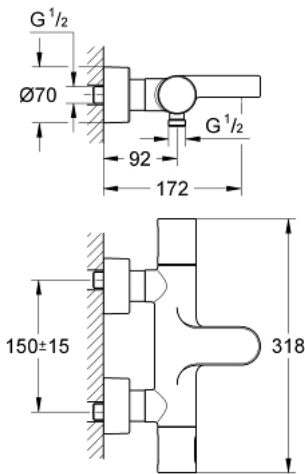

### PRODUCT DESCRIPTION

- Colour: chrome
- wall mounted
- 100% GROHE CoolTouch consisting of safety housing + S-unions with CoolTouch escutcheons
- GROHE LongLife finish
- GROHE SafeStop safety button at 38°C
- GROHE SafeStop Plus optional temperature limiter at 43°C included
- GROHE TurboStat - compact cartridge with wax thermoelement
- integrated mixed water shut off
- Aquadimmer with multiple function
- flow control
- diverter: bath/shower
- shower bottom outlet 1/2"
- mousseur
- built-in non return valves
- dirt strainers
- protected against backflow
- covered S-unions, CoolTouch escutcheons with wall sealing
- GROHE EcoJoy - Less water, perfect flow

### SPARE PARTS, 7月 2009 – now

- 1: Aquadimmer handle (Spare part-nr. 47804000)
- 2: Stop (Spare part-nr. 47723000)
- 3: Aquadimmer (Spare part-nr. 12433000)
- 4: Water flow (Spare part-nr. 47751000)
- 5: Handle (Spare part-nr. 47803000)
- 6: Fitting ring (Spare part-nr. 47743000)
- 7: Thermostatic compact cartridge 1/2" (Spare part-nr. 47439000)
- 8: Non-return valve (Spare part-nr. 47189000)
- 8.1: Dirt strainer (Spare part-nr. 0726400M)
- 8.2: Non-return valve (Spare part-nr. 08565000)
- 8.3: O-ring  $\varnothing 17 \times \varnothing 2$  (Spare part-nr. 0305500M)
- 9: S-union (Spare part-nr. 12693000)
- 10: Mousseur (Spare part-nr. 13926000)
- 11: Extension set, 30 mm (Spare part-nr. 46238000)\*
- 12: Socket spanner (Spare part-nr. 19332000)\*
- 13: GROHE TurboStat cartridge 1/2" (Spare part-nr. 47175000)\*
- 14: Temperature scale handle (Spare part-nr. 47811000)\*