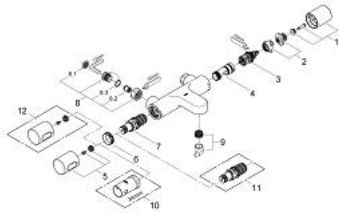

34 277 000 **GROHTHERM 3000 COSMOPOLITAN THERMOSTAT BATH/SHOWER MIXER**

PRODUCT DESCRIPTION

- Colour: chrome
- wall mounted
- GROHE CoolTouch safety housing
- GROHE LongLife finish
- GROHE SafeStop - safety button at 38°C
- GROHE SafeStop Plus - optional temperature limiter at 43°C included
- GROHE TurboStat - compact cartridge with wax thermostatic element
- integrated mixed water shut off
- Aquadimmer with multiple function
 - - flow control
 - - diverter: bath/shower
 - shower outlet below 1/2"
- mousseur
- built-in non return valves
- dirt strainers
- Protected against backflow
- without connection unions
- GROHE EcoJoy - less water, perfect flow

34 277 000 GROHTHERM 3000 COSMOPOLITAN THERMOSTAT BATH/SHOWER MIXER

SPARE PARTS, July 2009 – now

- 1: Aquadimmer handle (Spare part-nr. 47804000)
- 2: Temperature limiter (Spare part-nr. 47723000)
- 3: Aquadimmer (Spare part-nr. 12433000)
- 4: Water flow (Spare part-nr. 47751000)
- 5: Handle (Spare part-nr. 47803000)
- 6: Fitting ring (Spare part-nr. 47743000)
- 7: Thermostatic compact cartridge 1/2" (Spare part-nr. 47439000)
- 8: Non-return valve (Spare part-nr. 47189000)
- 8.1: Dirt Strainer (Spare part-nr. 0726400M)
- 8.2: Non-return valve (Spare part-nr. 08565000)
- 8.3: O-ring $\varnothing 17 \times \varnothing 2$ (Spare part-nr. 0305500M)
- 9: Mousseur (Spare part-nr. 13926000)
- 10: Socket spanner (Spare part-nr. 19332000)*
- 11: GROHE TurboStat cartridge 1/2" (Spare part-nr. 47175000)*
- 12: Scale handle (Spare part-nr. 47811000)*