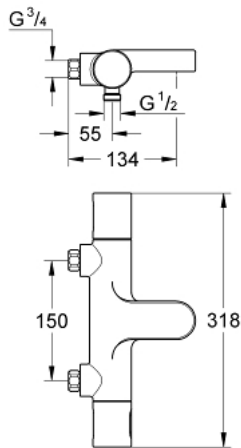

34 277 000 **GROHTHERM 3000 COSMOPOLITAN THERMOSTAT BATH/SHOWER MIXER**

PRODUCT DESCRIPTION

- Colour: chrome
- wall mounted
- GROHE CoolTouch safety housing
- GROHE LongLife finish
- GROHE SafeStop - safety button at 38°C
- GROHE SafeStop Plus - optional temperature limiter at 43°C included
- GROHE TurboStat - compact cartridge with wax thermostatic element
- integrated mixed water shut off
- Aquadimmer with multiple function
 - - flow control
 - - diverter: bath/shower
 - shower outlet below 1/2"
- mousseur
- built-in non return valves
- dirt strainers
- Protected against backflow
- without connection unions
- GROHE EcoJoy - less water, perfect flow

34 277 000 GROHTHERM 3000 COSMOPOLITAN THERMOSTAT BATH/SHOWER MIXER

SPARE PARTS, July 2009 – now

- 1: Aquadimmer handle (Spare part-nr. 47804000)
- 2: Temperature limiter (Spare part-nr. 47723000)
- 3: Aquadimmer (Spare part-nr. 12433000)
- 4: Water flow (Spare part-nr. 47751000)
- 5: Handle (Spare part-nr. 47803000)
- 6: Fitting ring (Spare part-nr. 47743000)
- 7: Thermostatic compact cartridge 1/2" (Spare part-nr. 47439000)
- 8: Non-return valve (Spare part-nr. 47189000)
- 8.1: Dirt Strainer (Spare part-nr. 0726400M)
- 8.2: Non-return valve (Spare part-nr. 08565000)
- 8.3: O-ring $\varnothing 17 \times \varnothing 2$ (Spare part-nr. 0305500M)
- 9: Mousseur (Spare part-nr. 13926000)
- 10: Socket spanner (Spare part-nr. 19332000)*
- 11: GROHE TurboStat cartridge 1/2" (Spare part-nr. 47175000)*
- 12: Scale handle (Spare part-nr. 47811000)*