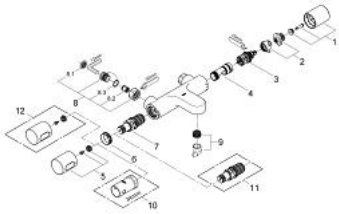

34 277 000 **GROHTHERM 3000 COSMOPOLITAN THERMOSTATIC BATH MIXER 1/2"**

PRODUCT DESCRIPTION

- Colour: chrome
- wall mounted
- GROHE CoolTouch safety housing
- GROHE LongLife finish
- GROHE SafeStop safety button at 38°C
- GROHE SafeStop Plus optional temperature limiter at 43°C included
- GROHE TurboStat - compact cartridge with wax thermoelement
- integrated mixed water shut off
- Aquadimmer with multiple function
- flow control
- diverter: bath/shower
- shower bottom outlet 1/2"
- mousseur
- built-in non return valves
- dirt strainers
- protected against backflow
- without connection unions
- GROHE EcoJoy - Less water, perfect flow

34 277 000 GROHTHERM 3000 COSMOPOLITAN THERMOSTATIC BATH MIXER 1/2"

SPARE PARTS, 7月 2009 – now

- 1: Aquadimmer handle (Spare part-nr. 47804000)
- 2: Stop (Spare part-nr. 47723000)
- 3: Aquadimmer (Spare part-nr. 12433000)
- 4: Water flow (Spare part-nr. 47751000)
- 5: Handle (Spare part-nr. 47803000)
- 6: Fitting ring (Spare part-nr. 47743000)
- 7: Thermostatic compact cartridge 1/2" (Spare part-nr. 47439000)
- 8: Non-return valve (Spare part-nr. 47189000)
- 8.1: Dirt strainer (Spare part-nr. 0726400M)
- 8.2: Non-return valve (Spare part-nr. 08565000)
- 8.3: O-ring $\varnothing 17 \times \varnothing 2$ (Spare part-nr. 0305500M)
- 9: Mousseur (Spare part-nr. 13926000)
- 10: Socket spanner (Spare part-nr. 19332000)*
- 11: GROHE TurboStat cartridge 1/2" (Spare part-nr. 47175000)*
- 12: Temperature scale handle (Spare part-nr. 47811000)*