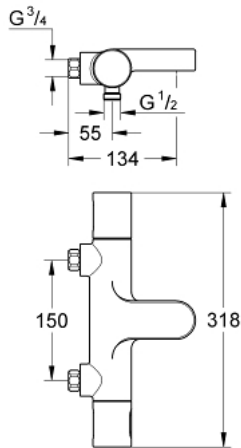

34 277 000 **GROHTHERM 3000 COSMOPOLITAN THERMOSTATIC BATH MIXER 1/2"**

PRODUCT DESCRIPTION

- Colour: chrome
- wall mounted
- GROHE CoolTouch safety housing
- GROHE LongLife finish
- GROHE SafeStop safety button at 38°C
- GROHE SafeStop Plus optional temperature limiter at 43°C included
- GROHE TurboStat - compact cartridge with wax thermoelement
- integrated mixed water shut off
- Aquadimmer with multiple function
- flow control
- diverter: bath/shower
- shower bottom outlet 1/2"
- mousseur
- built-in non return valves
- dirt strainers
- protected against backflow
- without connection unions
- GROHE EcoJoy - Less water, perfect flow

34 277 000 GROHTHERM 3000 COSMOPOLITAN THERMOSTATIC BATH MIXER 1/2"

SPARE PARTS, 7月 2009 – now

- 1: Aquadimmer handle (Spare part-nr. 47804000)
- 2: Stop (Spare part-nr. 47723000)
- 3: Aquadimmer (Spare part-nr. 12433000)
- 4: Water flow (Spare part-nr. 47751000)
- 5: Handle (Spare part-nr. 47803000)
- 6: Fitting ring (Spare part-nr. 47743000)
- 7: Thermostatic compact cartridge 1/2" (Spare part-nr. 47439000)
- 8: Non-return valve (Spare part-nr. 47189000)
- 8.1: Dirt strainer (Spare part-nr. 0726400M)
- 8.2: Non-return valve (Spare part-nr. 08565000)
- 8.3: O-ring $\varnothing 17 \times \varnothing 2$ (Spare part-nr. 0305500M)
- 9: Mousseur (Spare part-nr. 13926000)
- 10: Socket spanner (Spare part-nr. 19332000)*
- 11: GROHE TurboStat cartridge 1/2" (Spare part-nr. 47175000)*
- 12: Temperature scale handle (Spare part-nr. 47811000)*