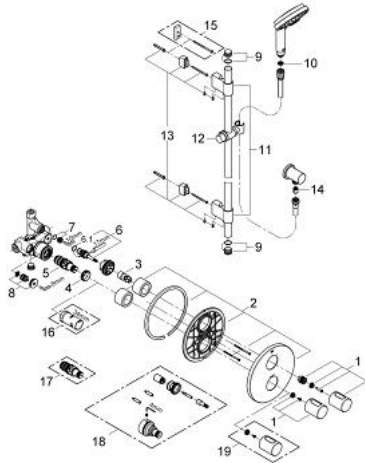

34 278 000 GROHTHERM 3000 COSMOPOLITAN THERMOSTAT SHOWER MIXER

PRODUCT DESCRIPTION

- Colour: chrome
- consists of:
 - set for final installation Grotherm 3000 Cosmopolitan (19 464 000)
 - concealed body (34 211)
 - Rainshower Cosmopolitan shower set 28 757 000
 - Rainshower wall union /2" (27 057 000)
- max. pressure differential 5:1

34 278 000 GROHTHERM 3000 COSMOPOLITAN THERMOSTAT SHOWER MIXER

SPARE PARTS, October 2009 – now

- 1: Handle (Spare part-nr. 47805000)
- 2: Escutcheon (Spare part-nr. 47809000)
- 3: Temperature limiter (Spare part-nr. 10093000)
- 4: Fitting ring (Spare part-nr. 47743000)
- 5: Thermostatic compact cartridge 1/2" (Spare part-nr. 47439000)
- 6: Concealed headpart 1/2" (Spare part-nr. 45869000)
- 6.1: O-ring $\varnothing 18.2 \times \varnothing 1.7$ (Spare part-nr. 0392400M)
- 7: Seat (Spare part-nr. 45023000)
- 8: Non-return valve (Spare part-nr. 47753000)
- 9: Cap (Spare part-nr. 45922000)
- 10: Dirt strainer (Spare part-nr. 0700200M)
- 11: Outlet shower holder (Spare part-nr. 0666700M)
- 12: Sliding piece (Spare part-nr. 06765000)
- 13: Fixing set (Spare part-nr. 45403000)
- 14: Non-return valve (Spare part-nr. 08565000)
- 15: Compensation disc (Spare part-nr. 45914XE0)*
- 16: Socket spanner (Spare part-nr. 19332000)*
- 17: GROHE TurboStat cartridge 1/2" (Spare part-nr. 47175000)*
- 18: Extension-set, 27,5 mm (Spare part-nr. 47200000)*
- 19: Scale handle (Spare part-nr. 47812000)*