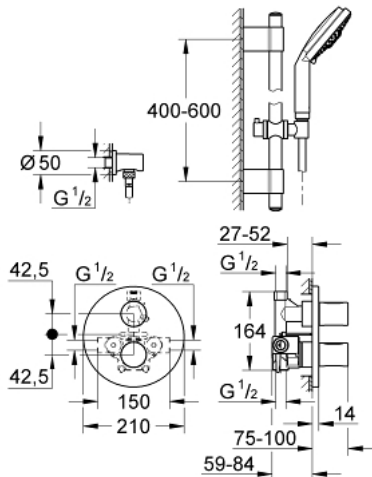

34 278 000 GROHTHERM 3000 COSMOPOLITAN THERMOSTAT SHOWER MIXER

PRODUCT DESCRIPTION

- Colour: chrome
- consists of:
 - set for final installation Grotherm 3000 Cosmopolitan (19 464 000)
 - concealed body (34 211)
 - Rainshower Cosmopolitan shower set 28 757 000
 - Rainshower wall union /2" (27 057 000)
- max. pressure differential 5:1

34 278 000 GROHTHERM 3000 COSMOPOLITAN THERMOSTAT SHOWER MIXER

SPARE PARTS, October 2009 – now

- 1: Handle (Spare part-nr. 47805000)
- 2: Escutcheon (Spare part-nr. 47809000)
- 3: Temperature limiter (Spare part-nr. 10093000)
- 4: Fitting ring (Spare part-nr. 47743000)
- 5: Thermostatic compact cartridge 1/2" (Spare part-nr. 47439000)
- 6: Concealed headpart 1/2" (Spare part-nr. 45869000)
- 6.1: O-ring $\varnothing 18.2 \times \varnothing 1.7$ (Spare part-nr. 0392400M)
- 7: Seat (Spare part-nr. 45023000)
- 8: Non-return valve (Spare part-nr. 47753000)
- 9: Cap (Spare part-nr. 45922000)
- 10: Dirt strainer (Spare part-nr. 0700200M)
- 11: Outlet shower holder (Spare part-nr. 0666700M)
- 12: Sliding piece (Spare part-nr. 06765000)
- 13: Fixing set (Spare part-nr. 45403000)
- 14: Non-return valve (Spare part-nr. 08565000)
- 15: Compensation disc (Spare part-nr. 45914XE0)*
- 16: Socket spanner (Spare part-nr. 19332000)*
- 17: GROHE TurboStat cartridge 1/2" (Spare part-nr. 47175000)*
- 18: Extension-set, 27,5 mm (Spare part-nr. 47200000)*
- 19: Scale handle (Spare part-nr. 47812000)*