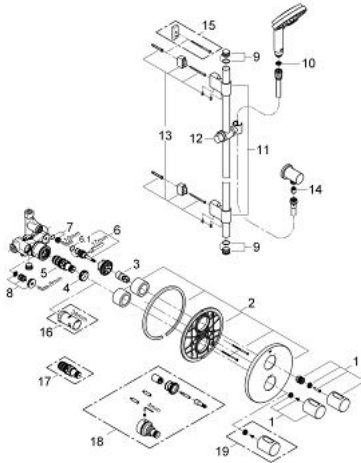

34 278 000 GROHTHERM 3000 COSMOPOLITAN THERMOSTATIC SHOWER MIXER 1/2"

PRODUCT DESCRIPTION

- Colour: chrome
- consisting of:
 - set for final installation Grotherm 3000 Cosmopolitan (19 464 000)
 - concealed body (34 211)
 - Rainshower Cosmopolitan shower set (28 757 000)
 - Rainshower wall union 1/2" (27 057 000)
- max. pressure differential 5:1

34 278 000 GROHTHERM 3000 COSMOPOLITAN THERMOSTATIC SHOWER MIXER 1/2"

SPARE PARTS, 10月 2009 – now

- 1: Handle (Spare part-nr. 47805000)
- 2: Escutcheon (Spare part-nr. 47809000)
- 3: Stop (Spare part-nr. 10093000)
- 4: Fitting ring (Spare part-nr. 47743000)
- 5: Thermostatic compact cartridge 1/2" (Spare part-nr. 47439000)
- 6: Concealed headpart 1/2" (Spare part-nr. 45869000)
- 6.1: O-ring $\varnothing 18.2 \times \varnothing 1.7$ (Spare part-nr. 0392400M)
- 7: Seat (Spare part-nr. 45023000)
- 8: Non-return valve (Spare part-nr. 47753000)
- 9: Cover cap (Spare part-nr. 45922000)
- 10: Dirt strainer (Spare part-nr. 0700200M)
- 11: Shower rail holder (Spare part-nr. 0666700M)
- 12: Glide element (Spare part-nr. 06765000)
- 13: Fixing set (Spare part-nr. 45403000)
- 14: Non-return valve (Spare part-nr. 08565000)
- 15: Compensation disc (Spare part-nr. 45914XE0)*
- 16: Socket spanner (Spare part-nr. 19332000)*
- 17: GROHE TurboStat cartridge 1/2" (Spare part-nr. 47175000)*
- 18: Extension set 27.5 mm (Spare part-nr. 47200000)*
- 19: Temperature scale handle (Spare part-nr. 47812000)*