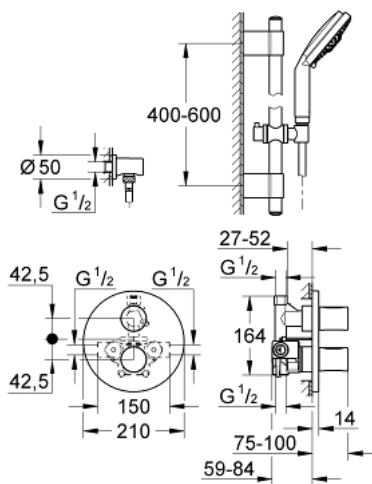

34 278 000 GROHTHERM 3000 COSMOPOLITAN THERMOSTATIC SHOWER MIXER 1/2"

PRODUCT DESCRIPTION

- Colour: chrome
- consisting of:
 - set for final installation Grotherm 3000 Cosmopolitan (19 464 000)
 - concealed body (34 211)
 - Rainshower Cosmopolitan shower set (28 757 000)
 - Rainshower wall union 1/2" (27 057 000)
- max. pressure differential 5:1

34 278 000 GROHTHERM 3000 COSMOPOLITAN THERMOSTATIC SHOWER MIXER 1/2"

SPARE PARTS, 10月 2009 – now

- 1: Handle (Spare part-nr. 47805000)
- 2: Escutcheon (Spare part-nr. 47809000)
- 3: Stop (Spare part-nr. 10093000)
- 4: Fitting ring (Spare part-nr. 47743000)
- 5: Thermostatic compact cartridge 1/2" (Spare part-nr. 47439000)
- 6: Concealed headpart 1/2" (Spare part-nr. 45869000)
- 6.1: O-ring $\varnothing 18.2 \times \varnothing 1.7$ (Spare part-nr. 0392400M)
- 7: Seat (Spare part-nr. 45023000)
- 8: Non-return valve (Spare part-nr. 47753000)
- 9: Cover cap (Spare part-nr. 45922000)
- 10: Dirt strainer (Spare part-nr. 0700200M)
- 11: Shower rail holder (Spare part-nr. 0666700M)
- 12: Glide element (Spare part-nr. 06765000)
- 13: Fixing set (Spare part-nr. 45403000)
- 14: Non-return valve (Spare part-nr. 08565000)
- 15: Compensation disc (Spare part-nr. 45914XE0)*
- 16: Socket spanner (Spare part-nr. 19332000)*
- 17: GROHE TurboStat cartridge 1/2" (Spare part-nr. 47175000)*
- 18: Extension set 27.5 mm (Spare part-nr. 47200000)*
- 19: Temperature scale handle (Spare part-nr. 47812000)*