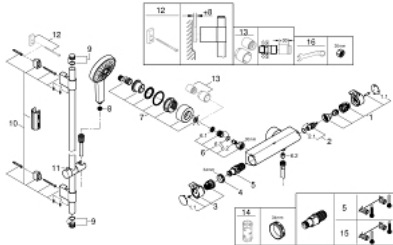

34 281 001 GROHTHERM 2000 THERMOSTATIC SHOWER MIXER 1/2" WITH SHOWER SET

PRODUCT DESCRIPTION

- Colour: chrome
- consists of:
 - Grohtherm 2000 thermostat shower mixer(34 169)
 - Power&Soul Cosmopolitan shower set 130/600 mm rail (27 731 000)

34 281 001 GROHTHERM 2000 THERMOSTATIC SHOWER MIXER 1/2" WITH SHOWER SET

SPARE PARTS, October 2016 – now

- 1: Shut-off handle Aqua Paddle (Spare part-nr. 47916000)
 - 1.1: Cap (Spare part-nr. 4788300M)
 - 2: Ceramic headpart, 1/2" (Spare part-nr. 45346000)
 - 2.1: O-ring $\varnothing 18.2 \times \varnothing 1.7$ (Spare part-nr. 0392400M)
 - 3: Temperature control handle (Spare part-nr. 47917000)
 - 3.1: Cap (Spare part-nr. 4788300M)
 - 4: Fitting ring (Spare part-nr. 47743000)
 - 5: Thermostatic compact cartridge 1/2" (Spare part-nr. 47439000)
 - 6: Non-return valve (Spare part-nr. 47189000)
 - 6.1: Dirt Strainer (Spare part-nr. 0726400M)
 - 6.2: Non-return valve (Spare part-nr. 08565000)
 - 6.3: O-ring $\varnothing 17 \times \varnothing 2$ (Spare part-nr. 0305500M)
 - 7: S-union (Spare part-nr. 12693000)
 - 8: Dirt strainer (Spare part-nr. 0700200M)
 - 9: Cap (Spare part-nr. 45922000)
 - 10: Outlet shower holder (Spare part-nr. 48333000)
 - 11: Sliding piece (Spare part-nr. 48177000)*
 - 12: Compensation disc (Spare part-nr. 45914XE0)*
 - 13: Extension set 1/2", 30 mm (Spare part-nr. 46238000)*
 - 14: Socket spanner (Spare part-nr. 19332000)*
 - 15: GROHE TurboStat cartridge 1/2" (Spare part-nr. 47175000)*
 - 16: Special spanner (Spare part-nr. 19377000)*
- * Optional accessories