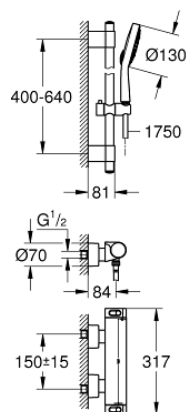

34 281 001 GROHTHERM 2000 THERMOSTATIC SHOWER MIXER 1/2" WITH SHOWER SET

PRODUCT DESCRIPTION

- Colour: chrome
- consists of:
 - Grohtherm 2000 thermostat shower mixer(34 169)
 - Power&Soul Cosmopolitan shower set 130/600 mm rail (27 731 000)

34 281 001 GROHTHERM 2000 THERMOSTATIC SHOWER MIXER 1/2" WITH SHOWER SET

SPARE PARTS, October 2016 – now

- 1: Shut-off handle Aqua Paddle (Spare part-nr. 47916000)
 - 1.1: Cap (Spare part-nr. 4788300M)
 - 2: Ceramic headpart, 1/2" (Spare part-nr. 45346000)
 - 2.1: O-ring $\varnothing 18.2 \times \varnothing 1.7$ (Spare part-nr. 0392400M)
 - 3: Temperature control handle (Spare part-nr. 47917000)
 - 3.1: Cap (Spare part-nr. 4788300M)
 - 4: Fitting ring (Spare part-nr. 47743000)
 - 5: Thermostatic compact cartridge 1/2" (Spare part-nr. 47439000)
 - 6: Non-return valve (Spare part-nr. 47189000)
 - 6.1: Dirt Strainer (Spare part-nr. 0726400M)
 - 6.2: Non-return valve (Spare part-nr. 08565000)
 - 6.3: O-ring $\varnothing 17 \times \varnothing 2$ (Spare part-nr. 0305500M)
 - 7: S-union (Spare part-nr. 12693000)
 - 8: Dirt strainer (Spare part-nr. 0700200M)
 - 9: Cap (Spare part-nr. 45922000)
 - 10: Outlet shower holder (Spare part-nr. 48333000)
 - 11: Sliding piece (Spare part-nr. 48177000)*
 - 12: Compensation disc (Spare part-nr. 45914XE0)*
 - 13: Extension set 1/2", 30 mm (Spare part-nr. 46238000)*
 - 14: Socket spanner (Spare part-nr. 19332000)*
 - 15: GROHE TurboStat cartridge 1/2" (Spare part-nr. 47175000)*
 - 16: Special spanner (Spare part-nr. 19377000)*
- * Optional accessories