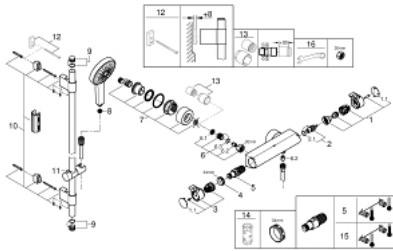

34 281 001 GROHTHERM 2000 THERMOSTATIC SHOWER MIXER 1/2" WITH SHOWER SET

PRODUCT DESCRIPTION

- Colour: chrome
- consisting of:
 - Grotherm 2000 thermostatic shower mixer(34 169)
 - Power&Soul Cosmopolitan shower set 130/600 mm rail (27 731 000)

34 281 001 GROHTHERM 2000 THERMOSTATIC SHOWER MIXER 1/2" WITH SHOWER SET

SPARE PARTS, 10月 2016 – now

- 1: Shut-off handle Aqua Paddle (Spare part-nr. 47916000)
- 1.1: Cover cap (Spare part-nr. 4788300M)
- 2: Ceramic headpart 1/2" (Spare part-nr. 45346000)
- 2.1: O-ring $\varnothing 18.2 \times \varnothing 1.7$ (Spare part-nr. 0392400M)
- 3: Temperature control handle (Spare part-nr. 47917000)
- 3.1: Cover cap (Spare part-nr. 4788300M)
- 4: Fitting ring (Spare part-nr. 47743000)
- 5: Thermostatic compact cartridge 1/2" (Spare part-nr. 47439000)
- 6: Non-return valve (Spare part-nr. 47189000)
- 6.1: Dirt strainer (Spare part-nr. 0726400M)
- 6.2: Non-return valve (Spare part-nr. 08565000)
- 6.3: O-ring $\varnothing 17 \times \varnothing 2$ (Spare part-nr. 0305500M)
- 7: S-union (Spare part-nr. 12693000)
- 8: Dirt strainer (Spare part-nr. 0700200M)
- 9: Cover cap (Spare part-nr. 45922000)
- 10: Shower rail holder (Spare part-nr. 48333000)
- 11: Glide element (Spare part-nr. 48177000)*
- 12: Compensation disc (Spare part-nr. 45914XE0)*
- 13: Extension set, 30 mm (Spare part-nr. 46238000)*
- 14: Socket spanner (Spare part-nr. 19332000)*
- 15: GROHE TurboStat cartridge 1/2" (Spare part-nr. 47175000)*
- 16: Special spanner (Spare part-nr. 19377000)*