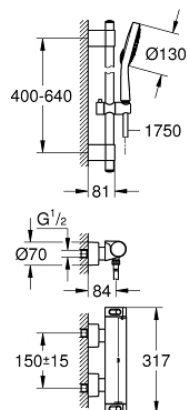

34 281 001 GROHTHERM 2000 THERMOSTATIC SHOWER MIXER 1/2" WITH SHOWER SET

PRODUCT DESCRIPTION

- Colour: chrome
- consisting of:
 - Grotherm 2000 thermostatic shower mixer(34 169)
 - Power&Soul Cosmopolitan shower set 130/600 mm rail (27 731 000)

34 281 001 GROHTHERM 2000 THERMOSTATIC SHOWER MIXER 1/2" WITH SHOWER SET

SPARE PARTS, 10月 2016 – now

- 1: Shut-off handle Aqua Paddle (Spare part-nr. 47916000)
- 1.1: Cover cap (Spare part-nr. 4788300M)
- 2: Ceramic headpart 1/2" (Spare part-nr. 45346000)
- 2.1: O-ring $\varnothing 18.2 \times \varnothing 1.7$ (Spare part-nr. 0392400M)
- 3: Temperature control handle (Spare part-nr. 47917000)
- 3.1: Cover cap (Spare part-nr. 4788300M)
- 4: Fitting ring (Spare part-nr. 47743000)
- 5: Thermostatic compact cartridge 1/2" (Spare part-nr. 47439000)
- 6: Non-return valve (Spare part-nr. 47189000)
- 6.1: Dirt strainer (Spare part-nr. 0726400M)
- 6.2: Non-return valve (Spare part-nr. 08565000)
- 6.3: O-ring $\varnothing 17 \times \varnothing 2$ (Spare part-nr. 0305500M)
- 7: S-union (Spare part-nr. 12693000)
- 8: Dirt strainer (Spare part-nr. 0700200M)
- 9: Cover cap (Spare part-nr. 45922000)
- 10: Shower rail holder (Spare part-nr. 48333000)
- 11: Glide element (Spare part-nr. 48177000)*
- 12: Compensation disc (Spare part-nr. 45914XE0)*
- 13: Extension set, 30 mm (Spare part-nr. 46238000)*
- 14: Socket spanner (Spare part-nr. 19332000)*
- 15: GROHE TurboStat cartridge 1/2" (Spare part-nr. 47175000)*
- 16: Special spanner (Spare part-nr. 19377000)*