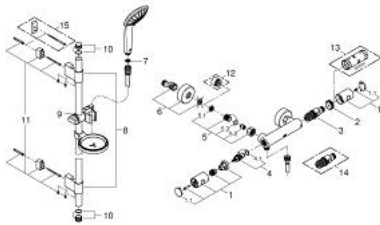

34 286 001 GROHTHERM 1000 COSMOPOLITAN THERMOSTAT SHOWER MIXER

PRODUCT DESCRIPTION

- Colour: chrome
- with shower set:
- consists of:
 - Grotherm 1000 Cosmopolitan thermostat shower mixer 34 065 000
 - Euphoria shower set (27 231 001)
 - GROHE EcoJoy - less water, perfect flow
 - GROHE TurboStat - compact cartridge with wax thermoelement
 - GROHE DreamSpray - perfect spray pattern
 - GROHE CoolTouch
 - GROHE LongLife finish
 - GROHE SpeedClean - effortless limescale removal
 - GROHE Turbostat

34 286 001 GROHTHERM 1000 COSMOPOLITAN THERMOSTAT SHOWER MIXER

SPARE PARTS, September 2010 – now

- 1: Handle (Spare part-nr. 47718000)
- 1.1: Cap (Spare part-nr. 6458500M)
- 2: Fitting ring (Spare part-nr. 47743000)
- 3: Thermostatic compact cartridge 1/2" (Spare part-nr. 47439000)
- 4: Ceramic headpart, 1/2" (Spare part-nr. 45346000)
- 4.1: O-ring $\varnothing 18.2 \times \varnothing 1.7$ (Spare part-nr. 0392400M)
- 5: Non-return valve (Spare part-nr. 47189000)
- 5.1: Dirt Strainer (Spare part-nr. 0726400M)
- 5.2: Non-return valve (Spare part-nr. 08565000)
- 5.3: O-ring $\varnothing 17 \times \varnothing 2$ (Spare part-nr. 0305500M)
- 6: S-union (Spare part-nr. 12662000)
- 7: Dirt strainer (Spare part-nr. 0700200M)
- 8: Outlet shower holder (Spare part-nr. 0666700M)
- 9: Sliding piece (Spare part-nr. 65380000)
- 10: Cap (Spare part-nr. 45922000)
- 11: Fixing set (Spare part-nr. 45403000)
- 12: Extension 3/4", 20 mm (Spare part-nr. 0713000M)*
- 13: Socket spanner (Spare part-nr. 19332000)*
- 14: GROHE TurboStat cartridge 1/2" (Spare part-nr. 47175000)*
- 15: Compensation disc (Spare part-nr. 45914XE0)*