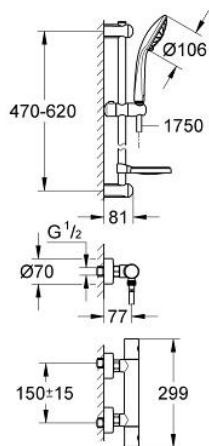

34 286 001 GROHTHERM 1000 COSMOPOLITAN THERMOSTAT SHOWER MIXER

PRODUCT DESCRIPTION

- Colour: chrome
- with shower set:
- consists of:
 - Grotherm 1000 Cosmopolitan thermostat shower mixer 34 065 000
 - Euphoria shower set (27 231 001)
 - GROHE EcoJoy - less water, perfect flow
 - GROHE TurboStat - compact cartridge with wax thermoelement
 - GROHE DreamSpray - perfect spray pattern
 - GROHE CoolTouch
 - GROHE LongLife finish
 - GROHE SpeedClean - effortless limescale removal
 - GROHE Turbostat

34 286 001 GROHTHERM 1000 COSMOPOLITAN THERMOSTAT SHOWER MIXER

SPARE PARTS, September 2010 – now

- 1: Handle (Spare part-nr. 47718000)
- 1.1: Cap (Spare part-nr. 6458500M)
- 2: Fitting ring (Spare part-nr. 47743000)
- 3: Thermostatic compact cartridge 1/2" (Spare part-nr. 47439000)
- 4: Ceramic headpart, 1/2" (Spare part-nr. 45346000)
- 4.1: O-ring $\varnothing 18.2 \times \varnothing 1.7$ (Spare part-nr. 0392400M)
- 5: Non-return valve (Spare part-nr. 47189000)
- 5.1: Dirt Strainer (Spare part-nr. 0726400M)
- 5.2: Non-return valve (Spare part-nr. 08565000)
- 5.3: O-ring $\varnothing 17 \times \varnothing 2$ (Spare part-nr. 0305500M)
- 6: S-union (Spare part-nr. 12662000)
- 7: Dirt strainer (Spare part-nr. 0700200M)
- 8: Outlet shower holder (Spare part-nr. 0666700M)
- 9: Sliding piece (Spare part-nr. 65380000)
- 10: Cap (Spare part-nr. 45922000)
- 11: Fixing set (Spare part-nr. 45403000)
- 12: Extension 3/4", 20 mm (Spare part-nr. 0713000M)*
- 13: Socket spanner (Spare part-nr. 19332000)*
- 14: GROHE TurboStat cartridge 1/2" (Spare part-nr. 47175000)*
- 15: Compensation disc (Spare part-nr. 45914XE0)*