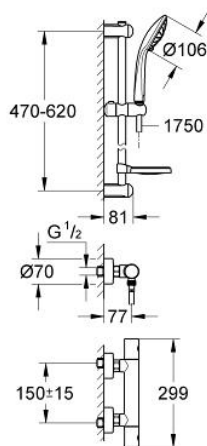

34 286 001 GROHTHERM 1000 COSMOPOLITAN THERMOSTATIC SHOWER MIXER 1/2"

PRODUCT DESCRIPTION

- Colour: chrome
- with shower set
- consisting of:
 - Grotherm 1000 Cosmopolitan thermostat shower mixer (34 065 000)
 - Euphoria shower set (27 231 001)
 - GROHE EcoJoy - Less water, perfect flow
 - GROHE TurboStat - compact cartridge with wax thermoelement
 - GROHE DreamSpray - perfect spray pattern
 - GROHE CoolTouch
 - GROHE LongLife finish
 - GROHE SpeedClean - effortless limescale removal
 - GROHE TurboStat

34 286 001 GROHTHERM 1000 COSMOPOLITAN THERMOSTATIC SHOWER MIXER 1/2"

SPARE PARTS, 9月 2010 – now

- 1: Handle (Spare part-nr. 47718000)
- 1.1: Cover cap (Spare part-nr. 6458500M)
- 2: Fitting ring (Spare part-nr. 47743000)
- 3: Thermostatic compact cartridge 1/2" (Spare part-nr. 47439000)
- 4: Ceramic headpart 1/2" (Spare part-nr. 45346000)
- 4.1: O-ring $\varnothing 18.2 \times \varnothing 1.7$ (Spare part-nr. 0392400M)
- 5: Non-return valve (Spare part-nr. 47189000)
- 5.1: Dirt strainer (Spare part-nr. 0726400M)
- 5.2: Non-return valve (Spare part-nr. 08565000)
- 5.3: O-ring $\varnothing 17 \times \varnothing 2$ (Spare part-nr. 0305500M)
- 6: S-union (Spare part-nr. 12662000)
- 7: Dirt strainer (Spare part-nr. 0700200M)
- 8: Shower rail holder (Spare part-nr. 0666700M)
- 9: Glide element (Spare part-nr. 65380000)
- 10: Cover cap (Spare part-nr. 45922000)
- 11: Fixing set (Spare part-nr. 45403000)
- 12: Extension 3/4", 20 mm (Spare part-nr. 0713000M)*
- 13: Socket spanner (Spare part-nr. 19332000)*
- 14: GROHE TurboStat cartridge 1/2" (Spare part-nr. 47175000)*
- 15: Compensation disc (Spare part-nr. 45914XE0)*