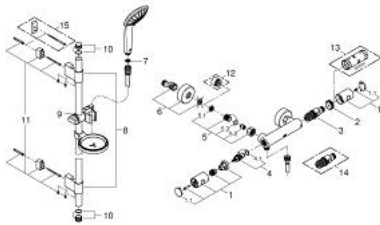

34 286 001 GROHTHERM 1000 COSMOPOLITAN THERMOSTATIC SHOWER MIXER 1/2"

PRODUCT DESCRIPTION

- Colour: chrome
- with shower set
- consisting of:
 - Grotherm 1000 Cosmopolitan thermostat shower mixer (34 065 000)
 - Euphoria shower set (27 231 001)
 - GROHE EcoJoy - Less water, perfect flow
 - GROHE TurboStat - compact cartridge with wax thermoelement
 - GROHE DreamSpray - perfect spray pattern
 - GROHE CoolTouch
 - GROHE LongLife finish
 - GROHE SpeedClean - effortless limescale removal
 - GROHE TurboStat

34 286 001 GROHTHERM 1000 COSMOPOLITAN THERMOSTATIC SHOWER MIXER 1/2"

SPARE PARTS, 9月 2010 – now

- 1: Handle (Spare part-nr. 47718000)
- 1.1: Cover cap (Spare part-nr. 6458500M)
- 2: Fitting ring (Spare part-nr. 47743000)
- 3: Thermostatic compact cartridge 1/2" (Spare part-nr. 47439000)
- 4: Ceramic headpart 1/2" (Spare part-nr. 45346000)
- 4.1: O-ring $\varnothing 18.2 \times \varnothing 1.7$ (Spare part-nr. 0392400M)
- 5: Non-return valve (Spare part-nr. 47189000)
- 5.1: Dirt strainer (Spare part-nr. 0726400M)
- 5.2: Non-return valve (Spare part-nr. 08565000)
- 5.3: O-ring $\varnothing 17 \times \varnothing 2$ (Spare part-nr. 0305500M)
- 6: S-union (Spare part-nr. 12662000)
- 7: Dirt strainer (Spare part-nr. 0700200M)
- 8: Shower rail holder (Spare part-nr. 0666700M)
- 9: Glide element (Spare part-nr. 65380000)
- 10: Cover cap (Spare part-nr. 45922000)
- 11: Fixing set (Spare part-nr. 45403000)
- 12: Extension 3/4", 20 mm (Spare part-nr. 0713000M)*
- 13: Socket spanner (Spare part-nr. 19332000)*
- 14: GROHE TurboStat cartridge 1/2" (Spare part-nr. 47175000)*
- 15: Compensation disc (Spare part-nr. 45914XE0)*