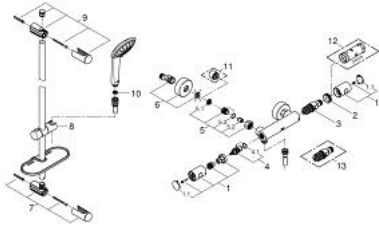

### PRODUCT DESCRIPTION

- Colour: chrome
- consists of:
  - Grohtherm 1000 Cosmopolitan M thermostatic shower mixer 1/2"
  - (34 065 002)
  - Euphoria 110 Massage shower set, 600 mm (27 231 001)

## 34 286 002 GROHTHERM 1000 COSMOPOLITAN M THERMOSTATIC SHOWER SET 1/2"

### SPARE PARTS, February 2014 – now

- 1: Costa metal handle 1/2" (Spare part-nr. 47984000)
- 1.1: Cap (Spare part-nr. 6458500M)
- 2: Fitting ring (Spare part-nr. 47743000)
- 3: Thermostatic compact cartridge 1/2" (Spare part-nr. 47439000)
- 4: Ceramic headpart, 1/2" (Spare part-nr. 45346000)
- 4.1: O-ring  $\varnothing 18.2 \times \varnothing 1.7$  (Spare part-nr. 0392400M)
- 5: Non-return valve (Spare part-nr. 47189000)
- 5.1: Dirt Strainer (Spare part-nr. 0726400M)
- 5.2: Non-return valve (Spare part-nr. 08565000)
- 5.3: O-ring  $\varnothing 17 \times \varnothing 2$  (Spare part-nr. 0305500M)
- 6: S-union (Spare part-nr. 12662000)
- 7: Outlet shower holder (Spare part-nr. 48098000)
- 8: Sliding piece (Spare part-nr. 48099000)
- 9: Outlet shower holder (Spare part-nr. 48100000)
- 10: Dirt strainer (Spare part-nr. 0700200M)
- 11: Extension 3/4", 20 mm (Spare part-nr. 0713000M)\*
- 12: Socket spanner (Spare part-nr. 19332000)\*
- 13: GROHE TurboStat cartridge 1/2" (Spare part-nr. 47175000)\*