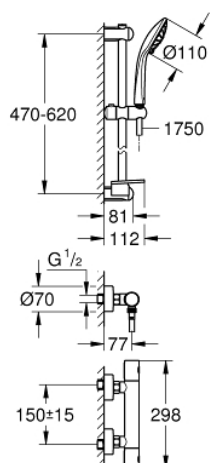

## 34 286 002 GROHTHERM 1000 COSMOPOLITAN M THERMOSTATIC SHOWER SET 1/2"

### PRODUCT DESCRIPTION

- Colour: chrome
- consists of:
  - Grohtherm 1000 Cosmopolitan M thermostatic shower mixer 1/2"
  - (34 065 002)
  - Euphoria 110 Massage shower set, 600 mm (27 231 001)

### SPARE PARTS, February 2014 – now

- 1: Costa metal handle 1/2" (Spare part-nr. 47984000)
- 1.1: Cap (Spare part-nr. 6458500M)
- 2: Fitting ring (Spare part-nr. 47743000)
- 3: Thermostatic compact cartridge 1/2" (Spare part-nr. 47439000)
- 4: Ceramic headpart, 1/2" (Spare part-nr. 45346000)
- 4.1: O-ring  $\varnothing 18.2 \times \varnothing 1.7$  (Spare part-nr. 0392400M)
- 5: Non-return valve (Spare part-nr. 47189000)
- 5.1: Dirt Strainer (Spare part-nr. 0726400M)
- 5.2: Non-return valve (Spare part-nr. 08565000)
- 5.3: O-ring  $\varnothing 17 \times \varnothing 2$  (Spare part-nr. 0305500M)
- 6: S-union (Spare part-nr. 12662000)
- 7: Outlet shower holder (Spare part-nr. 48098000)
- 8: Sliding piece (Spare part-nr. 48099000)
- 9: Outlet shower holder (Spare part-nr. 48100000)
- 10: Dirt strainer (Spare part-nr. 0700200M)
- 11: Extension 3/4", 20 mm (Spare part-nr. 0713000M)\*
- 12: Socket spanner (Spare part-nr. 19332000)\*
- 13: GROHE TurboStat cartridge 1/2" (Spare part-nr. 47175000)\*