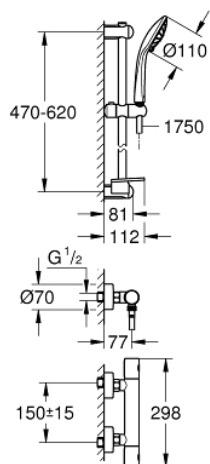

34 286 002 GROHTHERM 1000 COSMOPOLITAN M THERMOSTATIC SHOWER SET 1/2"

PRODUCT DESCRIPTION

- Colour: chrome
- consisting of:
 - Grohtherm 1000 Cosmopolitan M thermostatic shower mixer 1/2"
 - (34 065 002)
 - Euphoria 110 Massage shower set, 600 mm (27 231 001)

34 286 002 GROHTHERM 1000 COSMOPOLITAN M THERMOSTATIC SHOWER SET 1/2"

SPARE PARTS, 2月 2014 – now

- 1: Metal handle 1/2" (Spare part-nr. 47984000)
 - 1.1: Cover cap (Spare part-nr. 6458500M)
 - 2: Fitting ring (Spare part-nr. 47743000)
 - 3: Thermostatic compact cartridge 1/2" (Spare part-nr. 47439000)
 - 4: Ceramic headpart 1/2" (Spare part-nr. 45346000)
 - 4.1: O-ring $\varnothing 18.2 \times \varnothing 1.7$ (Spare part-nr. 0392400M)
 - 5: Non-return valve (Spare part-nr. 47189000)
 - 5.1: Dirt strainer (Spare part-nr. 0726400M)
 - 5.2: Non-return valve (Spare part-nr. 08565000)
 - 5.3: O-ring $\varnothing 17 \times \varnothing 2$ (Spare part-nr. 0305500M)
 - 6: S-union (Spare part-nr. 12662000)
 - 7: Shower rail holder (Spare part-nr. 48098000)
 - 8: Glide element (Spare part-nr. 48099000)
 - 9: Shower rail holder (Spare part-nr. 48100000)
 - 10: Dirt strainer (Spare part-nr. 0700200M)
 - 11: Extension 3/4", 20 mm (Spare part-nr. 0713000M)*
 - 12: Socket spanner (Spare part-nr. 19332000)*
 - 13: GROHE TurboStat cartridge 1/2" (Spare part-nr. 47175000)*
- * Optional accessories