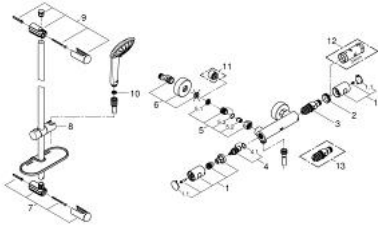

34 286 002 GROHTHERM 1000 COSMOPOLITAN M THERMOSTATIC SHOWER SET 1/2"

PRODUCT DESCRIPTION

- Colour: chrome
- consisting of:
 - Grohtherm 1000 Cosmopolitan M thermostatic shower mixer 1/2"
 - (34 065 002)
 - Euphoria 110 Massage shower set, 600 mm (27 231 001)

34 286 002 GROHTHERM 1000 COSMOPOLITAN M THERMOSTATIC SHOWER SET 1/2"

SPARE PARTS, 2月 2014 – now

- 1: Metal handle 1/2" (Spare part-nr. 47984000)
 - 1.1: Cover cap (Spare part-nr. 6458500M)
 - 2: Fitting ring (Spare part-nr. 47743000)
 - 3: Thermostatic compact cartridge 1/2" (Spare part-nr. 47439000)
 - 4: Ceramic headpart 1/2" (Spare part-nr. 45346000)
 - 4.1: O-ring $\varnothing 18.2 \times \varnothing 1.7$ (Spare part-nr. 0392400M)
 - 5: Non-return valve (Spare part-nr. 47189000)
 - 5.1: Dirt strainer (Spare part-nr. 0726400M)
 - 5.2: Non-return valve (Spare part-nr. 08565000)
 - 5.3: O-ring $\varnothing 17 \times \varnothing 2$ (Spare part-nr. 0305500M)
 - 6: S-union (Spare part-nr. 12662000)
 - 7: Shower rail holder (Spare part-nr. 48098000)
 - 8: Glide element (Spare part-nr. 48099000)
 - 9: Shower rail holder (Spare part-nr. 48100000)
 - 10: Dirt strainer (Spare part-nr. 0700200M)
 - 11: Extension 3/4", 20 mm (Spare part-nr. 0713000M)*
 - 12: Socket spanner (Spare part-nr. 19332000)*
 - 13: GROHE TurboStat cartridge 1/2" (Spare part-nr. 47175000)*
- * Optional accessories