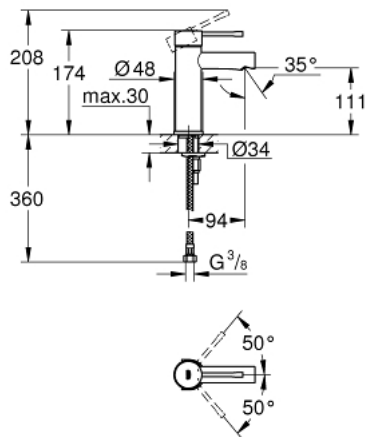

34 294 001 ESSENCE SINGLE-LEVER BASIN MIXER S-SIZE

PRODUCT DESCRIPTION

- Colour: chrome
- single hole installation
- metal lever
- GROHE SilkMove 28 mm ceramic cartridge
- with temperature limiter
- GROHE LongLife finish
- GROHE EcoJoy - less water, perfect flow
- maximum flow rate (at 3 bar): 5.7 l/min
- GROHE FastFixation Plus installation system
- smooth body
- flexible connection hoses
- minimum pressure 1,0 bar

34 294 001 ESSENCE SINGLE-LEVER BASIN MIXER S-SIZE

SPARE PARTS, December 2021 – now

- 1: Lever (Spare part-nr. 46917000)
 - 2: Fitting ring (Spare part-nr. 46715000)
 - 3: Cartridge (Spare part-nr. 46580000)
 - 4: Mousseur (Spare part-nr. 46765000)
 - 5: Escutcheon (Spare part-nr. 48603000)
 - 6: Shank mounting kit (Spare part-nr. 46645000)
 - 7: Waste set with push-open plug (Spare part-nr. 65807000)*
 - 8: Mounting wrench (Spare part-nr. 19017000)*
- * Optional accessories