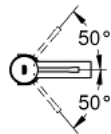

## 34 294 001 ESSENCE SINGLE-LEVER BASIN MIXER S-SIZE

### PRODUCT DESCRIPTION

- Colour: chrome
- single hole installation
- metal lever
- GROHE SilkMove 28 mm ceramic cartridge
- with temperature limiter
- GROHE LongLife finish
- GROHE EcoJoy mousseur 5.7 l/min
- GROHE FastFixation Plus installation system
- smooth body
- flexible connection hoses
- minimum pressure 1,0 bar

### SPARE PARTS, December 2021 – now

- 1: Lever (Spare part-nr. 46917000)
  - 2: Fitting ring (Spare part-nr. 46715000)
  - 3: Cartridge (Spare part-nr. 46580000)
  - 4: Mousseur (Spare part-nr. 46765000)
  - 5: Escutcheon (Spare part-nr. 48603000)
  - 6: Shank mounting kit (Spare part-nr. 46645000)
  - 7: Waste set with push-open plug (Spare part-nr. 65807000)\*
  - 8: Mounting wrench (Spare part-nr. 19017000)\*
- \* Optional accessories