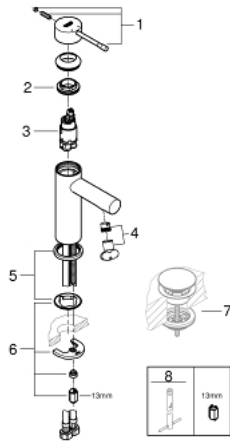

## 34 294 001 ESSENCE SINGLE-LEVER BASIN MIXER S-SIZE

### PRODUCT DESCRIPTION

- Colour: chrome
- single hole installation
- metal lever
- GROHE SilkMove 28 mm ceramic cartridge
- with temperature limiter
- GROHE LongLife finish
- GROHE EcoJoy mousseur 5.7 l/min
- GROHE FastFixation Plus installation system
- smooth body
- flexible connection hoses
- minimum pressure 1,0 bar

### SPARE PARTS, December 2021 – now

- 1: Lever (Spare part-nr. 46917000)
  - 2: Fitting ring (Spare part-nr. 46715000)
  - 3: Cartridge (Spare part-nr. 46580000)
  - 4: Mousseur (Spare part-nr. 46765000)
  - 5: Escutcheon (Spare part-nr. 48603000)
  - 6: Shank mounting kit (Spare part-nr. 46645000)
  - 7: Waste set with push-open plug (Spare part-nr. 65807000)\*
  - 8: Mounting wrench (Spare part-nr. 19017000)\*
- \* Optional accessories