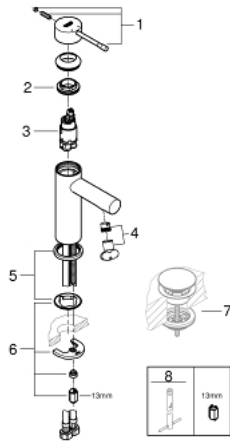

34 294 001 ESSENCE SINGLE-LEVER BASIN MIXER S-SIZE

PRODUCT DESCRIPTION

- Colour: chrome
- single hole installation
- metal lever
- GROHE SilkMove 28 mm ceramic cartridge
- with temperature limiter
- GROHE LongLife finish
- GROHE EcoJoy - less water, perfect flow
- maximum flow rate (at 3 bar): 5.7 l/min
- GROHE FastFixation Plus installation system
- smooth body
- flexible connection hoses
- minimum pressure 1,0 bar

34 294 001 ESSENCE SINGLE-LEVER BASIN MIXER S-SIZE

SPARE PARTS, December 2021 – now

- 1: Lever (Spare part-nr. 46917000)
 - 2: Fitting ring (Spare part-nr. 46715000)
 - 3: Cartridge (Spare part-nr. 46580000)
 - 4: Mousseur (Spare part-nr. 46765000)
 - 5: Escutcheon (Spare part-nr. 48603000)
 - 6: Shank mounting kit (Spare part-nr. 46645000)
 - 7: Waste set with push-open plug (Spare part-nr. 65807000)*
 - 8: Mounting wrench (Spare part-nr. 19017000)*
- * Optional accessories