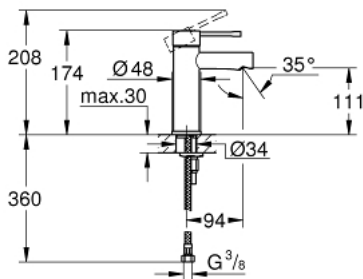

## 34 294 001 ESSENCE SINGLE-LEVER BASIN MIXER S-SIZE

### PRODUCT DESCRIPTION

- Colour: chrome
- single hole installation
- metal lever
- GROHE SilkMove 28 mm ceramic cartridge
- with temperature limiter
- GROHE LongLife finish
- GROHE EcoJoy mousseur 5.7 l/min
- GROHE FastFixation Plus installation system
- smooth body
- flexible connection hoses
- minimum pressure 1,0 bar

### SPARE PARTS, December 2021 – now

- 1: Lever (Spare part-nr. 46917000)
  - 2: Fitting ring (Spare part-nr. 46715000)
  - 3: Cartridge (Spare part-nr. 46580000)
  - 4: Mousseur (Spare part-nr. 46765000)
  - 5: Escutcheon (Spare part-nr. 48603000)
  - 6: Shank mounting kit (Spare part-nr. 46645000)
  - 7: Waste set with push-open plug (Spare part-nr. 65807000)\*
  - 8: Mounting wrench (Spare part-nr. 19017000)\*
- \* Optional accessories