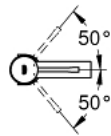

34 294 001 **ESSENCE SINGLE-LEVER BASIN MIXER 1/2"**  
**S-SIZE**

**PRODUCT DESCRIPTION**

- Colour: chrome
- single hole installation
- metal lever
- GROHE SilkMove 28 mm ceramic cartridge
- with temperature limiter
- GROHE LongLife finish
- GROHE EcoJoy mousseur 5.7 l/min
- GROHE FastFixation Plus installation system
- smooth body
- flexible connection hoses
- min. recommended pressure 1.0 bar

## 34 294 001 ESSENCE SINGLE-LEVER BASIN MIXER 1/2" S-SIZE

### SPARE PARTS, 12月 2021 – now

- 1: Lever (Spare part-nr. 46917000)
- 2: Fitting ring (Spare part-nr. 46715000)
- 3: Cartridge (Spare part-nr. 46580000)
- 4: Mousseur (Spare part-nr. 46765000)
- 5: Escutcheon (Spare part-nr. 48603000)
- 6: Shank mounting kit (Spare part-nr. 46645000)
- 7: Waste set with push-open plug (Spare part-nr. 65807000)\*
- 8: Mounting wrench (Spare part-nr. 19017000)\*