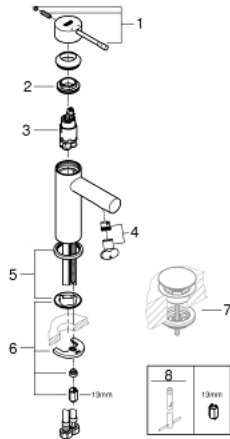

34 294 001 **ESSENCE SINGLE-LEVER BASIN MIXER 1/2"**  
**S-SIZE**

**PRODUCT DESCRIPTION**

- Colour: chrome
- single hole installation
- metal lever
- GROHE SilkMove 28 mm ceramic cartridge
- with temperature limiter
- GROHE LongLife finish
- GROHE EcoJoy mousseur 5.7 l/min
- GROHE FastFixation Plus installation system
- smooth body
- flexible connection hoses
- min. recommended pressure 1.0 bar

## 34 294 001 ESSENCE SINGLE-LEVER BASIN MIXER 1/2" S-SIZE

### SPARE PARTS, 12月 2021 – now

- 1: Lever (Spare part-nr. 46917000)
- 2: Fitting ring (Spare part-nr. 46715000)
- 3: Cartridge (Spare part-nr. 46580000)
- 4: Mousseur (Spare part-nr. 46765000)
- 5: Escutcheon (Spare part-nr. 48603000)
- 6: Shank mounting kit (Spare part-nr. 46645000)
- 7: Waste set with push-open plug (Spare part-nr. 65807000)\*
- 8: Mounting wrench (Spare part-nr. 19017000)\*