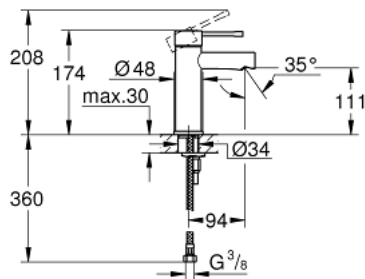

34 294 001 **ESSENCE SINGLE-LEVER BASIN MIXER 1/2"**  
**S-SIZE**

**PRODUCT DESCRIPTION**

- Colour: chrome
- single hole installation
- metal lever
- GROHE SilkMove 28 mm ceramic cartridge
- with temperature limiter
- GROHE LongLife finish
- GROHE EcoJoy mousseur 5.7 l/min
- GROHE FastFixation Plus installation system
- smooth body
- flexible connection hoses
- min. recommended pressure 1.0 bar

## 34 294 001 ESSENCE SINGLE-LEVER BASIN MIXER 1/2" S-SIZE

### SPARE PARTS, 12月 2021 – now

- 1: Lever (Spare part-nr. 46917000)
- 2: Fitting ring (Spare part-nr. 46715000)
- 3: Cartridge (Spare part-nr. 46580000)
- 4: Mousseur (Spare part-nr. 46765000)
- 5: Escutcheon (Spare part-nr. 48603000)
- 6: Shank mounting kit (Spare part-nr. 46645000)
- 7: Waste set with push-open plug (Spare part-nr. 65807000)\*
- 8: Mounting wrench (Spare part-nr. 19017000)\*