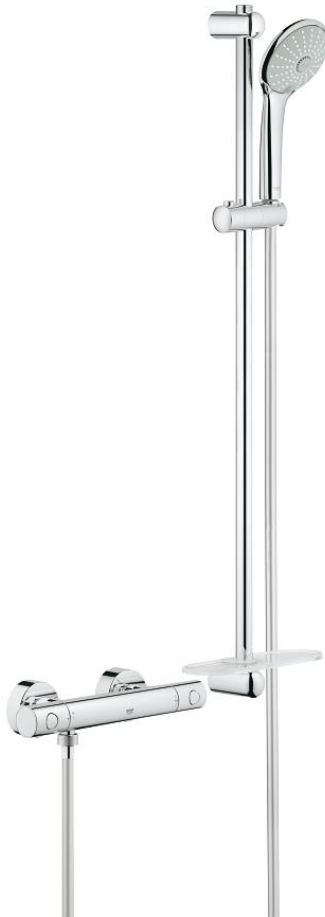

34 321 002 GROHTHERM 1000 COSMOPOLITAN M THERMOSTATIC SHOWER SET 1/2"

PRODUCT DESCRIPTION

- Colour: chrome
- consists of:
 - Grohtherm 1000 Cosmopolitan M thermostatic shower mixer 1/2"
 - (34 065 002)
 - Euphoria 110 Massage shower set, 900 mm (27 226 001)

34 321 002 GROHTHERM 1000 COSMOPOLITAN M THERMOSTATIC SHOWER SET 1/2"

SPARE PARTS, February 2014 – now

- 1: Costa metal handle 1/2" (Spare part-nr. 47984000)
- 1.1: Cap (Spare part-nr. 6458500M)
- 2: Fitting ring (Spare part-nr. 47743000)
- 3: Thermostatic compact cartridge 1/2" (Spare part-nr. 47439000)
- 4: Ceramic headpart, 1/2" (Spare part-nr. 45346000)
- 4.1: O-ring $\varnothing 18.2 \times \varnothing 1.7$ (Spare part-nr. 0392400M)
- 5: Non-return valve (Spare part-nr. 47189000)
- 5.1: Dirt Strainer (Spare part-nr. 0726400M)
- 5.2: Non-return valve (Spare part-nr. 08565000)
- 5.3: O-ring $\varnothing 17 \times \varnothing 2$ (Spare part-nr. 0305500M)
- 6: S-union (Spare part-nr. 12662000)
- 7: Outlet shower holder (Spare part-nr. 48098000)
- 8: Sliding piece (Spare part-nr. 48099000)
- 9: Outlet shower holder (Spare part-nr. 48100000)
- 10: Dirt strainer (Spare part-nr. 0700200M)
- 11: Extension 3/4", 20 mm (Spare part-nr. 0713000M)*
- 12: Socket spanner (Spare part-nr. 19332000)*
- 13: GROHE TurboStat cartridge 1/2" (Spare part-nr. 47175000)*