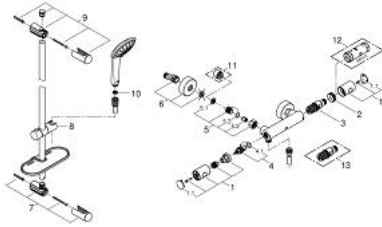

34 321 002 GROHTHERM 1000 COSMOPOLITAN M THERMOSTATIC SHOWER SET 1/2"

PRODUCT DESCRIPTION

- Colour: chrome
- consists of:
 - Grohtherm 1000 Cosmopolitan M thermostatic shower mixer 1/2"
 - (34 065 002)
 - Euphoria 110 Massage shower set, 900 mm (27 226 001)

34 321 002 GROHTHERM 1000 COSMOPOLITAN M THERMOSTATIC SHOWER SET 1/2"

SPARE PARTS, February 2014 – now

- 1: Costa metal handle 1/2" (Spare part-nr. 47984000)
- 1.1: Cap (Spare part-nr. 6458500M)
- 2: Fitting ring (Spare part-nr. 47743000)
- 3: Thermostatic compact cartridge 1/2" (Spare part-nr. 47439000)
- 4: Ceramic headpart, 1/2" (Spare part-nr. 45346000)
- 4.1: O-ring $\varnothing 18.2 \times \varnothing 1.7$ (Spare part-nr. 0392400M)
- 5: Non-return valve (Spare part-nr. 47189000)
- 5.1: Dirt Strainer (Spare part-nr. 0726400M)
- 5.2: Non-return valve (Spare part-nr. 08565000)
- 5.3: O-ring $\varnothing 17 \times \varnothing 2$ (Spare part-nr. 0305500M)
- 6: S-union (Spare part-nr. 12662000)
- 7: Outlet shower holder (Spare part-nr. 48098000)
- 8: Sliding piece (Spare part-nr. 48099000)
- 9: Outlet shower holder (Spare part-nr. 48100000)
- 10: Dirt strainer (Spare part-nr. 0700200M)
- 11: Extension 3/4", 20 mm (Spare part-nr. 0713000M)*
- 12: Socket spanner (Spare part-nr. 19332000)*
- 13: GROHE TurboStat cartridge 1/2" (Spare part-nr. 47175000)*