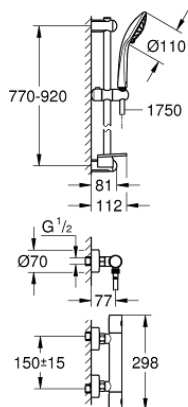

34 321 002 GROHTHERM 1000 COSMOPOLITAN M THERMOSTATIC SHOWER SET 1/2"

PRODUCT DESCRIPTION

- Colour: chrome
- consists of:
 - Grohtherm 1000 Cosmopolitan M thermostatic shower mixer 1/2"
 - (34 065 002)
 - Euphoria 110 Massage shower set, 900 mm (27 226 001)

34 321 002 GROHTHERM 1000 COSMOPOLITAN M THERMOSTATIC SHOWER SET 1/2"

SPARE PARTS, February 2014 – now

- 1: Costa metal handle 1/2" (Spare part-nr. 47984000)
- 1.1: Cap (Spare part-nr. 6458500M)
- 2: Fitting ring (Spare part-nr. 47743000)
- 3: Thermostatic compact cartridge 1/2" (Spare part-nr. 47439000)
- 4: Ceramic headpart, 1/2" (Spare part-nr. 45346000)
- 4.1: O-ring $\varnothing 18.2 \times \varnothing 1.7$ (Spare part-nr. 0392400M)
- 5: Non-return valve (Spare part-nr. 47189000)
- 5.1: Dirt Strainer (Spare part-nr. 0726400M)
- 5.2: Non-return valve (Spare part-nr. 08565000)
- 5.3: O-ring $\varnothing 17 \times \varnothing 2$ (Spare part-nr. 0305500M)
- 6: S-union (Spare part-nr. 12662000)
- 7: Outlet shower holder (Spare part-nr. 48098000)
- 8: Sliding piece (Spare part-nr. 48099000)
- 9: Outlet shower holder (Spare part-nr. 48100000)
- 10: Dirt strainer (Spare part-nr. 0700200M)
- 11: Extension 3/4", 20 mm (Spare part-nr. 0713000M)*
- 12: Socket spanner (Spare part-nr. 19332000)*
- 13: GROHE TurboStat cartridge 1/2" (Spare part-nr. 47175000)*