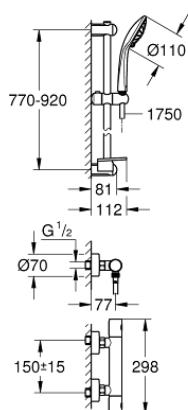

34 321 002 GROHTHERM 1000 COSMOPOLITAN M THERMOSTATIC SHOWER SET 1/2"

PRODUCT DESCRIPTION

- Colour: chrome
- consisting of:
 - Grotherm 1000 Cosmopolitan M thermostatic shower mixer 1/2"
 - (34 065 002)
 - Euphoria 110 Massage shower set, 900 mm (27 226 001)

34 321 002 GROHTHERM 1000 COSMOPOLITAN M THERMOSTATIC SHOWER SET 1/2"

SPARE PARTS, 2月 2014 – now

- 1: Metal handle 1/2" (Spare part-nr. 47984000)
 - 1.1: Cover cap (Spare part-nr. 6458500M)
 - 2: Fitting ring (Spare part-nr. 47743000)
 - 3: Thermostatic compact cartridge 1/2" (Spare part-nr. 47439000)
 - 4: Ceramic headpart 1/2" (Spare part-nr. 45346000)
 - 4.1: O-ring $\varnothing 18.2 \times \varnothing 1.7$ (Spare part-nr. 0392400M)
 - 5: Non-return valve (Spare part-nr. 47189000)
 - 5.1: Dirt strainer (Spare part-nr. 0726400M)
 - 5.2: Non-return valve (Spare part-nr. 08565000)
 - 5.3: O-ring $\varnothing 17 \times \varnothing 2$ (Spare part-nr. 0305500M)
 - 6: S-union (Spare part-nr. 12662000)
 - 7: Shower rail holder (Spare part-nr. 48098000)
 - 8: Glide element (Spare part-nr. 48099000)
 - 9: Shower rail holder (Spare part-nr. 48100000)
 - 10: Dirt strainer (Spare part-nr. 0700200M)
 - 11: Extension 3/4", 20 mm (Spare part-nr. 0713000M)*
 - 12: Socket spanner (Spare part-nr. 19332000)*
 - 13: GROHE TurboStat cartridge 1/2" (Spare part-nr. 47175000)*
- * Optional accessories