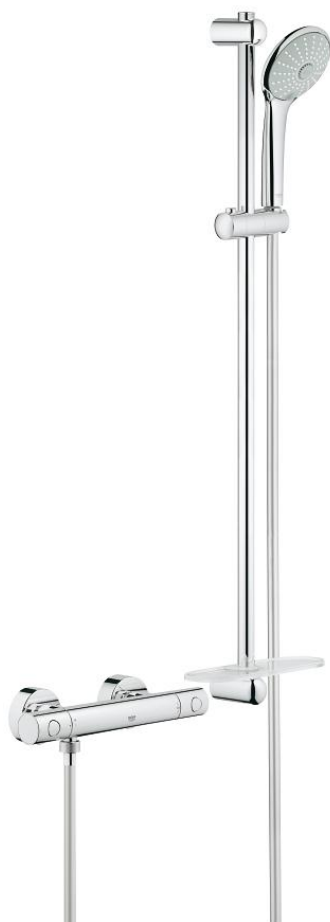

34 321 002 GROHTHERM 1000 COSMOPOLITAN M THERMOSTATIC SHOWER SET 1/2"

PRODUCT DESCRIPTION

- Colour: chrome
- consisting of:
 - Grotherm 1000 Cosmopolitan M thermostatic shower mixer 1/2"
 - (34 065 002)
 - Euphoria 110 Massage shower set, 900 mm (27 226 001)

34 321 002 GROHTHERM 1000 COSMOPOLITAN M THERMOSTATIC SHOWER SET 1/2"

SPARE PARTS, 2月 2014 – now

- 1: Metal handle 1/2" (Spare part-nr. 47984000)
 - 1.1: Cover cap (Spare part-nr. 6458500M)
 - 2: Fitting ring (Spare part-nr. 47743000)
 - 3: Thermostatic compact cartridge 1/2" (Spare part-nr. 47439000)
 - 4: Ceramic headpart 1/2" (Spare part-nr. 45346000)
 - 4.1: O-ring $\varnothing 18.2 \times \varnothing 1.7$ (Spare part-nr. 0392400M)
 - 5: Non-return valve (Spare part-nr. 47189000)
 - 5.1: Dirt strainer (Spare part-nr. 0726400M)
 - 5.2: Non-return valve (Spare part-nr. 08565000)
 - 5.3: O-ring $\varnothing 17 \times \varnothing 2$ (Spare part-nr. 0305500M)
 - 6: S-union (Spare part-nr. 12662000)
 - 7: Shower rail holder (Spare part-nr. 48098000)
 - 8: Glide element (Spare part-nr. 48099000)
 - 9: Shower rail holder (Spare part-nr. 48100000)
 - 10: Dirt strainer (Spare part-nr. 0700200M)
 - 11: Extension 3/4", 20 mm (Spare part-nr. 0713000M)*
 - 12: Socket spanner (Spare part-nr. 19332000)*
 - 13: GROHE TurboStat cartridge 1/2" (Spare part-nr. 47175000)*
- * Optional accessories