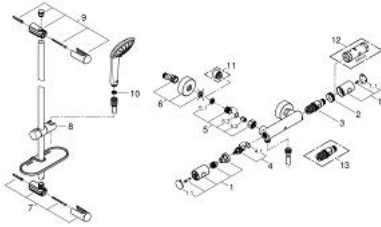

34 321 002 GROHTHERM 1000 COSMOPOLITAN M THERMOSTATIC SHOWER SET 1/2"

PRODUCT DESCRIPTION

- Colour: chrome
- consisting of:
 - Grotherm 1000 Cosmopolitan M thermostatic shower mixer 1/2"
 - (34 065 002)
 - Euphoria 110 Massage shower set, 900 mm (27 226 001)

34 321 002 GROHTHERM 1000 COSMOPOLITAN M THERMOSTATIC SHOWER SET 1/2"

SPARE PARTS, 2月 2014 – now

- 1: Metal handle 1/2" (Spare part-nr. 47984000)
 - 1.1: Cover cap (Spare part-nr. 6458500M)
 - 2: Fitting ring (Spare part-nr. 47743000)
 - 3: Thermostatic compact cartridge 1/2" (Spare part-nr. 47439000)
 - 4: Ceramic headpart 1/2" (Spare part-nr. 45346000)
 - 4.1: O-ring $\varnothing 18.2 \times \varnothing 1.7$ (Spare part-nr. 0392400M)
 - 5: Non-return valve (Spare part-nr. 47189000)
 - 5.1: Dirt strainer (Spare part-nr. 0726400M)
 - 5.2: Non-return valve (Spare part-nr. 08565000)
 - 5.3: O-ring $\varnothing 17 \times \varnothing 2$ (Spare part-nr. 0305500M)
 - 6: S-union (Spare part-nr. 12662000)
 - 7: Shower rail holder (Spare part-nr. 48098000)
 - 8: Glide element (Spare part-nr. 48099000)
 - 9: Shower rail holder (Spare part-nr. 48100000)
 - 10: Dirt strainer (Spare part-nr. 0700200M)
 - 11: Extension 3/4", 20 mm (Spare part-nr. 0713000M)*
 - 12: Socket spanner (Spare part-nr. 19332000)*
 - 13: GROHE TurboStat cartridge 1/2" (Spare part-nr. 47175000)*
- * Optional accessories