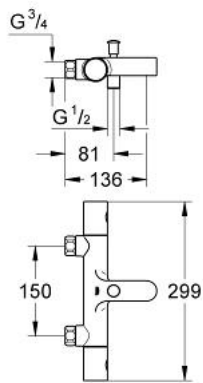

### PRODUCT DESCRIPTION

- Colour: chrome
- wall mounted
- GROHE TurboStat - compact cartridge with wax thermoelement
- integrated mixed water shut off
- ceramic headpart 1/2", 180°
- volume handle with EcoButton (economy button with individually adjustable economy stop)
- automatic diverter: bath/shower
- GROHE SafeStop - safety button at 38°C
- shower outlet below 1/2"
- mousseur
- built-in non return valves
- dirt strainers
- without connection unions
- Protected against backflow
- GROHE EcoJoy - less water, perfect flow
- GROHE LongLife finish

### SPARE PARTS, July 2008 – now

- 1: Handle (Spare part-nr. 47718000)
- 1.1: Cap (Spare part-nr. 6458500M)
- 2: Fitting ring (Spare part-nr. 47743000)
- 3: Thermostatic compact cartridge 1/2" (Spare part-nr. 47439000)
- 4: Ceramic headpart, 1/2" (Spare part-nr. 45346000)
- 4.1: O-ring  $\varnothing 18.2 \times \varnothing 1.7$  (Spare part-nr. 0392400M)
- 5: Non-return valve (Spare part-nr. 47189000)
- 5.1: Dirt Strainer (Spare part-nr. 0726400M)
- 5.2: Non-return valve (Spare part-nr. 08565000)
- 5.3: O-ring  $\varnothing 17 \times \varnothing 2$  (Spare part-nr. 0305500M)
- 6: Diverter knob (Spare part-nr. 65648000)
- 7: Diverter (Spare part-nr. 65655000)
- 8: Mousseur (Spare part-nr. 13926000)
- 9: Non-return valve (Spare part-nr. 08565000)
- 10: Socket spanner (Spare part-nr. 19332000)\*
- 11: GROHE TurboStat cartridge 1/2" (Spare part-nr. 47175000)\*