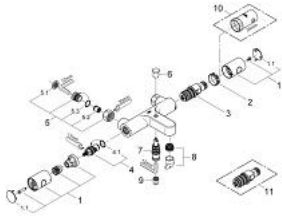

### PRODUCT DESCRIPTION

- Colour: chrome
- wall mounted
- GROHE TurboStat - compact cartridge with wax thermoelement
- integrated mixed water shut off
- ceramic headpart 1/2", 180°
- volume handle with EcoButton (economy button with individually adjustable economy stop)
- automatic diverter: bath/shower
- GROHE SafeStop - safety button at 38°C
- shower outlet below 1/2"
- mousseur
- built-in non return valves
- dirt strainers
- without connection unions
- Protected against backflow
- GROHE EcoJoy - less water, perfect flow
- GROHE LongLife finish

### SPARE PARTS, July 2008 – now

- 1: Handle (Spare part-nr. 47718000)
- 1.1: Cap (Spare part-nr. 6458500M)
- 2: Fitting ring (Spare part-nr. 47743000)
- 3: Thermostatic compact cartridge 1/2" (Spare part-nr. 47439000)
- 4: Ceramic headpart, 1/2" (Spare part-nr. 45346000)
- 4.1: O-ring  $\varnothing 18.2 \times \varnothing 1.7$  (Spare part-nr. 0392400M)
- 5: Non-return valve (Spare part-nr. 47189000)
- 5.1: Dirt Strainer (Spare part-nr. 0726400M)
- 5.2: Non-return valve (Spare part-nr. 08565000)
- 5.3: O-ring  $\varnothing 17 \times \varnothing 2$  (Spare part-nr. 0305500M)
- 6: Diverter knob (Spare part-nr. 65648000)
- 7: Diverter (Spare part-nr. 65655000)
- 8: Mousseur (Spare part-nr. 13926000)
- 9: Non-return valve (Spare part-nr. 08565000)
- 10: Socket spanner (Spare part-nr. 19332000)\*
- 11: GROHE TurboStat cartridge 1/2" (Spare part-nr. 47175000)\*