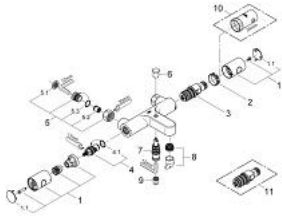

### PRODUCT DESCRIPTION

- Colour: chrome
- wall mounted
- GROHE TurboStat - compact cartridge with wax thermoelement
- integrated mixed water shut off
- Carbadur ceramic headpart 1/2", 180°
- volume handle with GROHE EcoButton (economy button with individually adjustable economy stop)
- automatic diverter: bath/shower
- GROHE SafeStop safety button at 38°C
- shower bottom outlet 1/2"
- mousseur
- built-in non return valves
- dirt strainers
- without connection unions
- protected against backflow
- GROHE EcoJoy - Less water, perfect flow
- GROHE LongLife finish

### SPARE PARTS, 7月 2008 – now

- 1: Handle (Spare part-nr. 47718000)
- 1.1: Cover cap (Spare part-nr. 6458500M)
- 2: Fitting ring (Spare part-nr. 47743000)
- 3: Thermostatic compact cartridge 1/2" (Spare part-nr. 47439000)
- 4: Ceramic headpart 1/2" (Spare part-nr. 45346000)
- 4.1: O-ring Ø 18.2 x Ø 1.7 (Spare part-nr. 0392400M)
- 5: Non-return valve (Spare part-nr. 47189000)
- 5.1: Dirt strainer (Spare part-nr. 0726400M)
- 5.2: Non-return valve (Spare part-nr. 08565000)
- 5.3: O-ring ø 17 x ø 2 (Spare part-nr. 0305500M)
- 6: Diverter knob (Spare part-nr. 65648000)
- 7: Diverter (Spare part-nr. 65655000)
- 8: Mousseur (Spare part-nr. 13926000)
- 9: Non-return valve (Spare part-nr. 08565000)
- 10: Socket spanner (Spare part-nr. 19332000)\*
- 11: GROHE TurboStat cartridge 1/2" (Spare part-nr. 47175000)\*