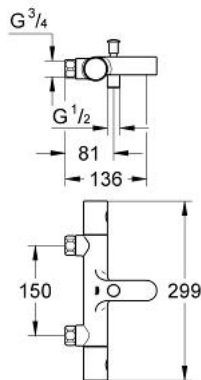

### PRODUCT DESCRIPTION

- Colour: chrome
- wall mounted
- GROHE TurboStat - compact cartridge with wax thermoelement
- integrated mixed water shut off
- Carbadur ceramic headpart 1/2", 180°
- volume handle with GROHE EcoButton (economy button with individually adjustable economy stop)
- automatic diverter: bath/shower
- GROHE SafeStop safety button at 38°C
- shower bottom outlet 1/2"
- mousseur
- built-in non return valves
- dirt strainers
- without connection unions
- protected against backflow
- GROHE EcoJoy - Less water, perfect flow
- GROHE LongLife finish

### SPARE PARTS, 7月 2008 – now

- 1: Handle (Spare part-nr. 47718000)
- 1.1: Cover cap (Spare part-nr. 6458500M)
- 2: Fitting ring (Spare part-nr. 47743000)
- 3: Thermostatic compact cartridge 1/2" (Spare part-nr. 47439000)
- 4: Ceramic headpart 1/2" (Spare part-nr. 45346000)
- 4.1: O-ring Ø 18.2 x Ø 1.7 (Spare part-nr. 0392400M)
- 5: Non-return valve (Spare part-nr. 47189000)
- 5.1: Dirt strainer (Spare part-nr. 0726400M)
- 5.2: Non-return valve (Spare part-nr. 08565000)
- 5.3: O-ring ø 17 x ø 2 (Spare part-nr. 0305500M)
- 6: Diverter knob (Spare part-nr. 65648000)
- 7: Diverter (Spare part-nr. 65655000)
- 8: Mousseur (Spare part-nr. 13926000)
- 9: Non-return valve (Spare part-nr. 08565000)
- 10: Socket spanner (Spare part-nr. 19332000)\*
- 11: GROHE TurboStat cartridge 1/2" (Spare part-nr. 47175000)\*