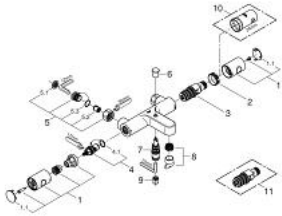

### PRODUCT DESCRIPTION

- Colour: chrome
- wall mounted
- GROHE LongLife finish
- GROHE MetalGrip ergonomically shaped metal handles
- GROHE SafeStop - safety button at 38°C
- GROHE SafeStop Plus - optional temperature limiter at 43°C included
- GROHE TurboStat - compact cartridge with wax thermoelement
- integrated mixed water shut off
- automatic diverter: bath/shower
- volume handle with FlowControl Button (button with individually adjustable stop)
- ceramic headpart 1/2", 180°
- shower outlet below 1/2"
- mousseur
- built-in non return valves
- dirt strainers
- Protected against backflow
- without connection unions
- GROHE EcoJoy - less water, perfect flow

### SPARE PARTS, February 2014 – now

- 1: Costa metal handle 1/2" (Spare part-nr. 47984000)
- 1.1: Cap (Spare part-nr. 6458500M)
- 2: Fitting ring (Spare part-nr. 47743000)
- 3: Thermostatic compact cartridge 1/2" (Spare part-nr. 47439000)
- 4: Ceramic headpart, 1/2" (Spare part-nr. 45346000)
- 4.1: O-ring  $\varnothing 18.2 \times \varnothing 1.7$  (Spare part-nr. 0392400M)
- 5: Non-return valve (Spare part-nr. 47189000)
- 5.1: Dirt Strainer (Spare part-nr. 0726400M)
- 5.2: Non-return valve (Spare part-nr. 08565000)
- 5.3: O-ring  $\varnothing 17 \times \varnothing 2$  (Spare part-nr. 0305500M)
- 6: Diverter knob (Spare part-nr. 65648000)
- 7: Diverter (Spare part-nr. 65655000)
- 8: Mousseur (Spare part-nr. 13926000)
- 9: Non-return valve (Spare part-nr. 08565000)
- 10: Socket spanner (Spare part-nr. 19332000)\*
- 11: GROHE TurboStat cartridge 1/2" (Spare part-nr. 47175000)\*