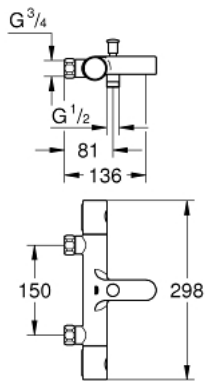

34 323 002 GROHTHERM 1000 COSMOPOLITAN M THERMOSTAT BATH/SHOWER MIXER

PRODUCT DESCRIPTION

- Colour: chrome
- wall mounted
- GROHE LongLife finish
- GROHE MetalGrip ergonomically shaped metal handles
- GROHE SafeStop - safety button at 38°C
- GROHE SafeStop Plus - optional temperature limiter at 43°C included
- GROHE TurboStat - compact cartridge with wax thermoelement
- integrated mixed water shut off
- automatic diverter: bath/shower
- volume handle with EcoButton (economy button with individually adjustable economy stop)
- ceramic headpart 1/2", 180°
- shower outlet below 1/2"
- mousseur
- built-in non return valves
- dirt strainers
- Protected against backflow
- without connection unions
- GROHE EcoJoy - less water, perfect flow

34 323 002 GROHTHERM 1000 COSMOPOLITAN M THERMOSTAT BATH/SHOWER MIXER

SPARE PARTS, February 2014 – now

- 1: Costa metal handle 1/2" (Spare part-nr. 47984000)
- 1.1: Cap (Spare part-nr. 6458500M)
- 2: Fitting ring (Spare part-nr. 47743000)
- 3: Thermostatic compact cartridge 1/2" (Spare part-nr. 47439000)
- 4: Ceramic headpart, 1/2" (Spare part-nr. 45346000)
- 4.1: O-ring $\varnothing 18.2 \times \varnothing 1.7$ (Spare part-nr. 0392400M)
- 5: Non-return valve (Spare part-nr. 47189000)
- 5.1: Dirt Strainer (Spare part-nr. 0726400M)
- 5.2: Non-return valve (Spare part-nr. 08565000)
- 5.3: O-ring $\varnothing 17 \times \varnothing 2$ (Spare part-nr. 0305500M)
- 6: Diverter knob (Spare part-nr. 65648000)
- 7: Diverter (Spare part-nr. 65655000)
- 8: Mousseur (Spare part-nr. 13926000)
- 9: Non-return valve (Spare part-nr. 08565000)
- 10: Socket spanner (Spare part-nr. 19332000)*
- 11: GROHE TurboStat cartridge 1/2" (Spare part-nr. 47175000)*