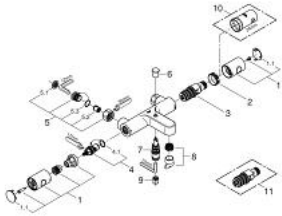

34 323 002 GROHTHERM 1000 COSMOPOLITAN M THERMOSTAT BATH/SHOWER MIXER

SPARE PARTS, February 2014 – now

- 1: Costa metal handle 1/2" (Spare part-nr. 47984000)
- 1.1: Cap (Spare part-nr. 6458500M)
- 2: Fitting ring (Spare part-nr. 47743000)
- 3: Thermostatic compact cartridge 1/2" (Spare part-nr. 47439000)
- 4: Ceramic headpart, 1/2" (Spare part-nr. 45346000)
- 4.1: O-ring $\varnothing 18.2 \times \varnothing 1.7$ (Spare part-nr. 0392400M)
- 5: Non-return valve (Spare part-nr. 47189000)
- 5.1: Dirt Strainer (Spare part-nr. 0726400M)
- 5.2: Non-return valve (Spare part-nr. 08565000)
- 5.3: O-ring $\varnothing 17 \times \varnothing 2$ (Spare part-nr. 0305500M)
- 6: Diverter knob (Spare part-nr. 65648000)
- 7: Diverter (Spare part-nr. 65655000)
- 8: Mousseur (Spare part-nr. 13926000)
- 9: Non-return valve (Spare part-nr. 08565000)
- 10: Socket spanner (Spare part-nr. 19332000)*
- 11: GROHE TurboStat cartridge 1/2" (Spare part-nr. 47175000)*

* Optional accessories