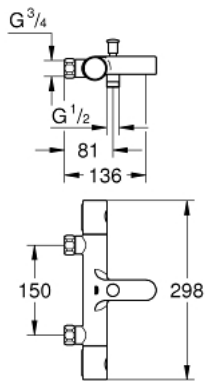

34 323 002 GROHTHERM 1000 COSMOPOLITAN M THERMOSTAT BATH/SHOWER MIXER

PRODUCT DESCRIPTION

- Colour: chrome
- wall mounted
- GROHE LongLife finish
- GROHE MetalGrip ergonomically shaped metal handles
- GROHE SafeStop - safety button at 38°C
- GROHE SafeStop Plus - optional temperature limiter at 43°C included
- GROHE TurboStat - compact cartridge with wax thermoelement
- integrated mixed water shut off
- automatic diverter: bath/shower
- volume handle with FlowControl Button (button with individually adjustable stop)
- ceramic headpart 1/2", 180°
- shower outlet below 1/2"
- mousseur
- built-in non return valves
- dirt strainers
- Protected against backflow
- without connection unions
- GROHE EcoJoy - less water, perfect flow

34 323 002 GROHTHERM 1000 COSMOPOLITAN M THERMOSTAT BATH/SHOWER MIXER

SPARE PARTS, February 2014 – now

- 1: Costa metal handle 1/2" (Spare part-nr. 47984000)
- 1.1: Cap (Spare part-nr. 6458500M)
- 2: Fitting ring (Spare part-nr. 47743000)
- 3: Thermostatic compact cartridge 1/2" (Spare part-nr. 47439000)
- 4: Ceramic headpart, 1/2" (Spare part-nr. 45346000)
- 4.1: O-ring $\varnothing 18.2 \times \varnothing 1.7$ (Spare part-nr. 0392400M)
- 5: Non-return valve (Spare part-nr. 47189000)
- 5.1: Dirt Strainer (Spare part-nr. 0726400M)
- 5.2: Non-return valve (Spare part-nr. 08565000)
- 5.3: O-ring $\varnothing 17 \times \varnothing 2$ (Spare part-nr. 0305500M)
- 6: Diverter knob (Spare part-nr. 65648000)
- 7: Diverter (Spare part-nr. 65655000)
- 8: Mousseur (Spare part-nr. 13926000)
- 9: Non-return valve (Spare part-nr. 08565000)
- 10: Socket spanner (Spare part-nr. 19332000)*
- 11: GROHE TurboStat cartridge 1/2" (Spare part-nr. 47175000)*