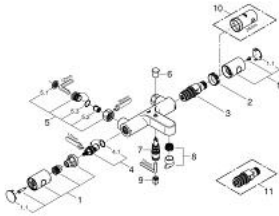

34 323 002 GROHTHERM 1000 COSMOPOLITAN M THERMOSTAT BATH/SHOWER MIXER

PRODUCT DESCRIPTION

- Colour: chrome
- wall mounted
- GROHE LongLife finish
- GROHE MetalGrip ergonomically shaped metal handles
- GROHE SafeStop - safety button at 38°C
- GROHE SafeStop Plus - optional temperature limiter at 43°C included
- GROHE TurboStat - compact cartridge with wax thermoelement
- integrated mixed water shut off
- automatic diverter: bath/shower
- volume handle with FlowControl Button (button with individually adjustable stop)
- ceramic headpart 1/2", 180°
- shower outlet below 1/2"
- mousseur
- built-in non return valves
- dirt strainers
- Protected against backflow
- without connection unions
- GROHE EcoJoy - less water, perfect flow

34 323 002 GROHTHERM 1000 COSMOPOLITAN M THERMOSTAT BATH/SHOWER MIXER

SPARE PARTS, February 2014 – now

- 1: Costa metal handle 1/2" (Spare part-nr. 47984000)
- 1.1: Cap (Spare part-nr. 6458500M)
- 2: Fitting ring (Spare part-nr. 47743000)
- 3: Thermostatic compact cartridge 1/2" (Spare part-nr. 47439000)
- 4: Ceramic headpart, 1/2" (Spare part-nr. 45346000)
- 4.1: O-ring $\varnothing 18.2 \times \varnothing 1.7$ (Spare part-nr. 0392400M)
- 5: Non-return valve (Spare part-nr. 47189000)
- 5.1: Dirt Strainer (Spare part-nr. 0726400M)
- 5.2: Non-return valve (Spare part-nr. 08565000)
- 5.3: O-ring $\varnothing 17 \times \varnothing 2$ (Spare part-nr. 0305500M)
- 6: Diverter knob (Spare part-nr. 65648000)
- 7: Diverter (Spare part-nr. 65655000)
- 8: Mousseur (Spare part-nr. 13926000)
- 9: Non-return valve (Spare part-nr. 08565000)
- 10: Socket spanner (Spare part-nr. 19332000)*
- 11: GROHE TurboStat cartridge 1/2" (Spare part-nr. 47175000)*