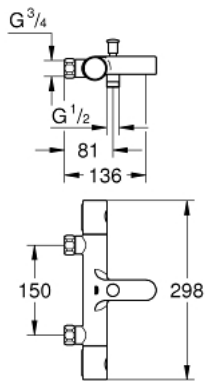

## 34 323 002 GROHTHERM 1000 COSMOPOLITAN M THERMOSTAT BATH/SHOWER MIXER

### PRODUCT DESCRIPTION

- Colour: chrome
- wall mounted
- GROHE LongLife finish
- GROHE MetalGrip ergonomically shaped metal handles
- GROHE SafeStop - safety button at 38°C
- GROHE SafeStop Plus - optional temperature limiter at 43°C included
- GROHE TurboStat - compact cartridge with wax thermoelement
- integrated mixed water shut off
- automatic diverter: bath/shower
- volume handle with FlowControl Button (button with individually adjustable stop)
- ceramic headpart 1/2", 180°
- shower outlet below 1/2"
- mousseur
- built-in non return valves
- dirt strainers
- Protected against backflow
- without connection unions
- GROHE EcoJoy - less water, perfect flow

### SPARE PARTS, February 2014 – now

- 1: Costa metal handle 1/2" (Spare part-nr. 47984000)
- 1.1: Cap (Spare part-nr. 6458500M)
- 2: Fitting ring (Spare part-nr. 47743000)
- 3: Thermostatic compact cartridge 1/2" (Spare part-nr. 47439000)
- 4: Ceramic headpart, 1/2" (Spare part-nr. 45346000)
- 4.1: O-ring  $\varnothing 18.2 \times \varnothing 1.7$  (Spare part-nr. 0392400M)
- 5: Non-return valve (Spare part-nr. 47189000)
- 5.1: Dirt Strainer (Spare part-nr. 0726400M)
- 5.2: Non-return valve (Spare part-nr. 08565000)
- 5.3: O-ring  $\varnothing 17 \times \varnothing 2$  (Spare part-nr. 0305500M)
- 6: Diverter knob (Spare part-nr. 65648000)
- 7: Diverter (Spare part-nr. 65655000)
- 8: Mousseur (Spare part-nr. 13926000)
- 9: Non-return valve (Spare part-nr. 08565000)
- 10: Socket spanner (Spare part-nr. 19332000)\*
- 11: GROHE TurboStat cartridge 1/2" (Spare part-nr. 47175000)\*