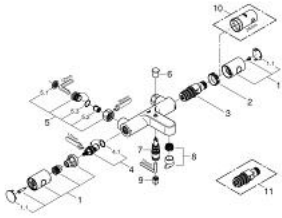

### PRODUCT DESCRIPTION

- Colour: chrome
- wall mounted
- GROHE LongLife finish
- GROHE MetalGrip ergonomically shaped metal handles
- GROHE SafeStop safety button at 38°C
- GROHE SafeStop Plus optional temperature limiter at 43°C included
- GROHE TurboStat - compact cartridge with wax thermoelement
- integrated mixed water shut off
- automatic diverter: bath/shower
- volume handle with GROHE EcoButton (economy button with individually adjustable economy stop)
- ceramic headpart 1/2", 180°
- shower bottom outlet 1/2"
- mousseur
- built-in non return valves
- dirt strainers
- protected against backflow
- without connection unions
- GROHE EcoJoy - Less water, perfect flow

### SPARE PARTS, 2月 2014 – now

- 1: Metal handle 1/2" (Spare part-nr. 47984000)
- 1.1: Cover cap (Spare part-nr. 6458500M)
- 2: Fitting ring (Spare part-nr. 47743000)
- 3: Thermostatic compact cartridge 1/2" (Spare part-nr. 47439000)
- 4: Ceramic headpart 1/2" (Spare part-nr. 45346000)
- 4.1: O-ring  $\varnothing 18.2 \times \varnothing 1.7$  (Spare part-nr. 0392400M)
- 5: Non-return valve (Spare part-nr. 47189000)
- 5.1: Dirt strainer (Spare part-nr. 0726400M)
- 5.2: Non-return valve (Spare part-nr. 08565000)
- 5.3: O-ring  $\varnothing 17 \times \varnothing 2$  (Spare part-nr. 0305500M)
- 6: Diverter knob (Spare part-nr. 65648000)
- 7: Diverter (Spare part-nr. 65655000)
- 8: Mousseur (Spare part-nr. 13926000)
- 9: Non-return valve (Spare part-nr. 08565000)
- 10: Socket spanner (Spare part-nr. 19332000)\*
- 11: GROHE TurboStat cartridge 1/2" (Spare part-nr. 47175000)\*