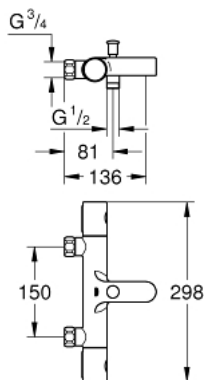

## 34 323 002 GROHTHERM 1000 COSMOPOLITAN M THERMOSTATIC BATH MIXER 1/2"

### PRODUCT DESCRIPTION

- Colour: chrome
- wall mounted
- GROHE LongLife finish
- GROHE MetalGrip ergonomically shaped metal handles
- GROHE SafeStop safety button at 38°C
- GROHE SafeStop Plus optional temperature limiter at 43°C included
- GROHE TurboStat - compact cartridge with wax thermoelement
- integrated mixed water shut off
- automatic diverter: bath/shower
- volume handle with GROHE EcoButton (economy button with individually adjustable economy stop)
- ceramic headpart 1/2", 180°
- shower bottom outlet 1/2"
- mousseur
- built-in non return valves
- dirt strainers
- protected against backflow
- without connection unions
- GROHE EcoJoy - Less water, perfect flow

### SPARE PARTS, 2月 2014 – now

- 1: Metal handle 1/2" (Spare part-nr. 47984000)
- 1.1: Cover cap (Spare part-nr. 6458500M)
- 2: Fitting ring (Spare part-nr. 47743000)
- 3: Thermostatic compact cartridge 1/2" (Spare part-nr. 47439000)
- 4: Ceramic headpart 1/2" (Spare part-nr. 45346000)
- 4.1: O-ring  $\varnothing 18.2 \times \varnothing 1.7$  (Spare part-nr. 0392400M)
- 5: Non-return valve (Spare part-nr. 47189000)
- 5.1: Dirt strainer (Spare part-nr. 0726400M)
- 5.2: Non-return valve (Spare part-nr. 08565000)
- 5.3: O-ring  $\varnothing 17 \times \varnothing 2$  (Spare part-nr. 0305500M)
- 6: Diverter knob (Spare part-nr. 65648000)
- 7: Diverter (Spare part-nr. 65655000)
- 8: Mousseur (Spare part-nr. 13926000)
- 9: Non-return valve (Spare part-nr. 08565000)
- 10: Socket spanner (Spare part-nr. 19332000)\*
- 11: GROHE TurboStat cartridge 1/2" (Spare part-nr. 47175000)\*