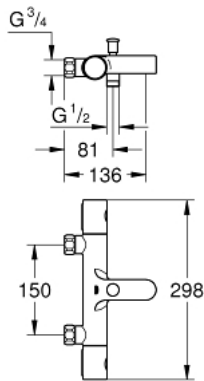

34 323 002 GROHTHERM 1000 COSMOPOLITAN M THERMOSTATIC BATH MIXER 1/2"

PRODUCT DESCRIPTION

- Colour: chrome
- wall mounted
- GROHE LongLife finish
- GROHE MetalGrip ergonomically shaped metal handles
- GROHE SafeStop safety button at 38°C
- GROHE SafeStop Plus optional temperature limiter at 43°C included
- GROHE TurboStat - compact cartridge with wax thermoelement
- integrated mixed water shut off
- automatic diverter: bath/shower
- volume handle with FlowControl Button (button with individually adjustable stop)
- ceramic headpart 1/2", 180°
- shower bottom outlet 1/2"
- mousseur
- built-in non return valves
- dirt strainers
- protected against backflow
- without connection unions
- GROHE EcoJoy - Less water, perfect flow

34 323 002 GROHTHERM 1000 COSMOPOLITAN M THERMOSTATIC BATH MIXER 1/2"

SPARE PARTS, 2月 2014 – now

- 1: Metal handle 1/2" (Spare part-nr. 47984000)
- 1.1: Cover cap (Spare part-nr. 6458500M)
- 2: Fitting ring (Spare part-nr. 47743000)
- 3: Thermostatic compact cartridge 1/2" (Spare part-nr. 47439000)
- 4: Ceramic headpart 1/2" (Spare part-nr. 45346000)
- 4.1: O-ring $\varnothing 18.2 \times \varnothing 1.7$ (Spare part-nr. 0392400M)
- 5: Non-return valve (Spare part-nr. 47189000)
- 5.1: Dirt strainer (Spare part-nr. 0726400M)
- 5.2: Non-return valve (Spare part-nr. 08565000)
- 5.3: O-ring $\varnothing 17 \times \varnothing 2$ (Spare part-nr. 0305500M)
- 6: Diverter knob (Spare part-nr. 65648000)
- 7: Diverter (Spare part-nr. 65655000)
- 8: Mousseur (Spare part-nr. 13926000)
- 9: Non-return valve (Spare part-nr. 08565000)
- 10: Socket spanner (Spare part-nr. 19332000)*
- 11: GROHE TurboStat cartridge 1/2" (Spare part-nr. 47175000)*