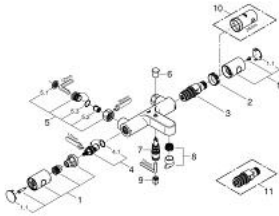

34 323 002 GROHTHERM 1000 COSMOPOLITAN M THERMOSTATIC BATH MIXER 1/2"

PRODUCT DESCRIPTION

- Colour: chrome
- wall mounted
- GROHE LongLife finish
- GROHE MetalGrip ergonomically shaped metal handles
- GROHE SafeStop safety button at 38°C
- GROHE SafeStop Plus optional temperature limiter at 43°C included
- GROHE TurboStat - compact cartridge with wax thermoelement
- integrated mixed water shut off
- automatic diverter: bath/shower
- volume handle with FlowControl Button (button with individually adjustable stop)
- ceramic headpart 1/2", 180°
- shower bottom outlet 1/2"
- mousseur
- built-in non return valves
- dirt strainers
- protected against backflow
- without connection unions
- GROHE EcoJoy - Less water, perfect flow

34 323 002 GROHTHERM 1000 COSMOPOLITAN M THERMOSTATIC BATH MIXER 1/2"

SPARE PARTS, 2月 2014 – now

- 1: Metal handle 1/2" (Spare part-nr. 47984000)
- 1.1: Cover cap (Spare part-nr. 6458500M)
- 2: Fitting ring (Spare part-nr. 47743000)
- 3: Thermostatic compact cartridge 1/2" (Spare part-nr. 47439000)
- 4: Ceramic headpart 1/2" (Spare part-nr. 45346000)
- 4.1: O-ring $\varnothing 18.2 \times \varnothing 1.7$ (Spare part-nr. 0392400M)
- 5: Non-return valve (Spare part-nr. 47189000)
- 5.1: Dirt strainer (Spare part-nr. 0726400M)
- 5.2: Non-return valve (Spare part-nr. 08565000)
- 5.3: O-ring $\varnothing 17 \times \varnothing 2$ (Spare part-nr. 0305500M)
- 6: Diverter knob (Spare part-nr. 65648000)
- 7: Diverter (Spare part-nr. 65655000)
- 8: Mousseur (Spare part-nr. 13926000)
- 9: Non-return valve (Spare part-nr. 08565000)
- 10: Socket spanner (Spare part-nr. 19332000)*
- 11: GROHE TurboStat cartridge 1/2" (Spare part-nr. 47175000)*