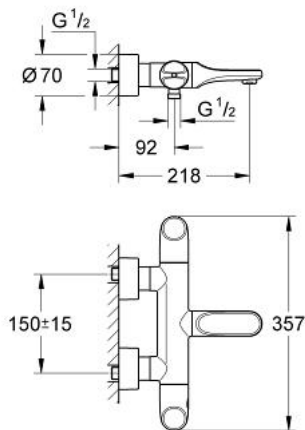

### PRODUCT DESCRIPTION

- Colour: chrome
- wall mounted
- GROHE CoolTouch safety housing
- GROHE TurboStat - compact cartridge with wax thermostatic element
- Aquadimmer with multiple function
- - flow control
- - diverter: bath/shower
- GROHE SafeStop Plus - integrated temperature limiter at max 50° C
- shower outlet below 1/2"
- integrated mousseur
- integrated non-return valves and dirt strainers
- covered S-unions
- metal handles
- Protected against backflow
- GROHE EcoJoy - less water, perfect flow
- GROHE LongLife finish

### SPARE PARTS, August 2008 – now

- 1: Shut-off handle Aquadimmer (Spare part-nr. 47814000)
- 1.1: Cap (Spare part-nr. 4781800M)
- 2: Temperature limiter (Spare part-nr. 47723000)
- 3: Aquadimmer (Spare part-nr. 12433000)
- 4: Water flow (Spare part-nr. 47751000)
- 5: Scale handle, metallic (Spare part-nr. 47729000)
- 5.1: Cap (Spare part-nr. 4781800M)
- 6: Fitting ring (Spare part-nr. 47743000)
- 7: Thermostatic compact cartridge 1/2" (Spare part-nr. 47439000)
- 8: Non-return valve (Spare part-nr. 47189000)
- 8.1: Dirt Strainer (Spare part-nr. 0726400M)
- 8.2: Non-return valve (Spare part-nr. 08565000)
- 8.3: O-ring  $\varnothing 17 \times \varnothing 2$  (Spare part-nr. 0305500M)
- 9: S-union (Spare part-nr. 12693000)
- 10: Mousseur (Spare part-nr. 13952000)
- 11: Extension set 1/2", 30 mm (Spare part-nr. 46238000)\*
- 12: Socket spanner (Spare part-nr. 19332000)\*
- 13: GROHE TurboStat cartridge 1/2" (Spare part-nr. 47175000)\*