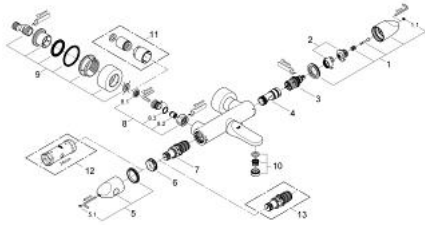

### PRODUCT DESCRIPTION

- Colour: chrome
- wall mounted
- GROHE CoolTouch safety housing
- GROHE TurboStat - compact cartridge with wax thermostatic element
- Aquadimmer with multiple function
- - flow control
- - diverter: bath/shower
- GROHE SafeStop Plus - integrated temperature limiter at max 50° C
- shower outlet below 1/2"
- integrated mousseur
- integrated non-return valves and dirt strainers
- covered S-unions
- metal handles
- Protected against backflow
- GROHE EcoJoy - less water, perfect flow
- GROHE LongLife finish

### SPARE PARTS, August 2008 – now

- 1: Shut-off handle Aquadimmer (Spare part-nr. 47814000)
- 1.1: Cap (Spare part-nr. 4781800M)
- 2: Temperature limiter (Spare part-nr. 47723000)
- 3: Aquadimmer (Spare part-nr. 12433000)
- 4: Water flow (Spare part-nr. 47751000)
- 5: Scale handle, metallic (Spare part-nr. 47729000)
- 5.1: Cap (Spare part-nr. 4781800M)
- 6: Fitting ring (Spare part-nr. 47743000)
- 7: Thermostatic compact cartridge 1/2" (Spare part-nr. 47439000)
- 8: Non-return valve (Spare part-nr. 47189000)
- 8.1: Dirt Strainer (Spare part-nr. 0726400M)
- 8.2: Non-return valve (Spare part-nr. 08565000)
- 8.3: O-ring  $\varnothing 17 \times \varnothing 2$  (Spare part-nr. 0305500M)
- 9: S-union (Spare part-nr. 12693000)
- 10: Mousseur (Spare part-nr. 13952000)
- 11: Extension set 1/2", 30 mm (Spare part-nr. 46238000)\*
- 12: Socket spanner (Spare part-nr. 19332000)\*
- 13: GROHE TurboStat cartridge 1/2" (Spare part-nr. 47175000)\*