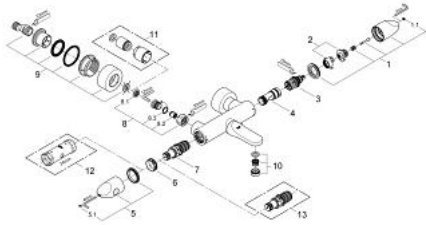

34 327 000 VERIS THERMOSTATIC BATH MIXER 1/2"

PRODUCT DESCRIPTION

- Colour: chrome
- wall mounted
- GROHE CoolTouch safety housing
- GROHE TurboStat - compact cartridge with wax thermoelement
- Aquadimmer with multiple function
- flow control
- diverter: bath/shower
- GROHE SafeStop Plus - integrated temperature limiter at max 50° C
- shower bottom outlet 1/2"
- integrated mousseur
- integrated non-return valves and dirt strainers
- covered S-unions
- metal handles
- protected against backflow
- GROHE EcoJoy - Less water, perfect flow
- GROHE LongLife finish

34 327 000 VERIS THERMOSTATIC BATH MIXER 1/2"

SPARE PARTS, 8月 2008 – now

- 1: Shut-off handle Aquadimmer (Spare part-nr. 47814000)
 - 1.1: Cover cap (Spare part-nr. 4781800M)
 - 2: Stop (Spare part-nr. 47723000)
 - 3: Aquadimmer (Spare part-nr. 12433000)
 - 4: Water flow (Spare part-nr. 47751000)
 - 5: Metal handle (Spare part-nr. 47729000)
 - 5.1: Cover cap (Spare part-nr. 4781800M)
 - 6: Fitting ring (Spare part-nr. 47743000)
 - 7: Thermostatic compact cartridge 1/2" (Spare part-nr. 47439000)
 - 8: Non-return valve (Spare part-nr. 47189000)
 - 8.1: Dirt strainer (Spare part-nr. 0726400M)
 - 8.2: Non-return valve (Spare part-nr. 08565000)
 - 8.3: O-ring $\varnothing 17 \times \varnothing 2$ (Spare part-nr. 0305500M)
 - 9: S-union (Spare part-nr. 12693000)
 - 10: Mousseur (Spare part-nr. 13952000)
 - 11: Extension set, 30 mm (Spare part-nr. 46238000)*
 - 12: Socket spanner (Spare part-nr. 19332000)*
 - 13: GROHE TurboStat cartridge 1/2" (Spare part-nr. 47175000)*
- * Optional accessories