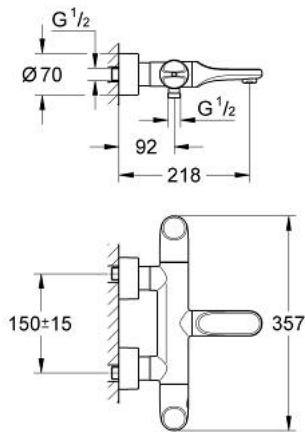

34 327 000 VERIS THERMOSTATIC BATH MIXER 1/2"

PRODUCT DESCRIPTION

- Colour: chrome
- wall mounted
- GROHE CoolTouch safety housing
- GROHE TurboStat - compact cartridge with wax thermoelement
- Aquadimmer with multiple function
- flow control
- diverter: bath/shower
- GROHE SafeStop Plus - integrated temperature limiter at max 50° C
- shower bottom outlet 1/2"
- integrated mousseur
- integrated non-return valves and dirt strainers
- covered S-unions
- metal handles
- protected against backflow
- GROHE EcoJoy - Less water, perfect flow
- GROHE LongLife finish

34 327 000 VERIS THERMOSTATIC BATH MIXER 1/2"

SPARE PARTS, 8月 2008 – now

- 1: Shut-off handle Aquadimmer (Spare part-nr. 47814000)
 - 1.1: Cover cap (Spare part-nr. 4781800M)
 - 2: Stop (Spare part-nr. 47723000)
 - 3: Aquadimmer (Spare part-nr. 12433000)
 - 4: Water flow (Spare part-nr. 47751000)
 - 5: Metal handle (Spare part-nr. 47729000)
 - 5.1: Cover cap (Spare part-nr. 4781800M)
 - 6: Fitting ring (Spare part-nr. 47743000)
 - 7: Thermostatic compact cartridge 1/2" (Spare part-nr. 47439000)
 - 8: Non-return valve (Spare part-nr. 47189000)
 - 8.1: Dirt strainer (Spare part-nr. 0726400M)
 - 8.2: Non-return valve (Spare part-nr. 08565000)
 - 8.3: O-ring $\varnothing 17 \times \varnothing 2$ (Spare part-nr. 0305500M)
 - 9: S-union (Spare part-nr. 12693000)
 - 10: Mousseur (Spare part-nr. 13952000)
 - 11: Extension set, 30 mm (Spare part-nr. 46238000)*
 - 12: Socket spanner (Spare part-nr. 19332000)*
 - 13: GROHE TurboStat cartridge 1/2" (Spare part-nr. 47175000)*
- * Optional accessories