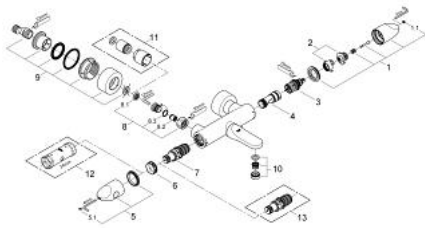

34 327 KS0 VERIS THERMOSTAT BATH/SHOWER MIXER

PRODUCT DESCRIPTION

- Colour: velvet black
- wall mounted
- GROHE CoolTouch safety housing
- GROHE TurboStat - compact cartridge with wax thermoelement
- Aquadimmer with multiple function
- - flow control
- - diverter: bath/shower
- GROHE SafeStop Plus - integrated temperature limiter at max 50° C
- shower outlet below 1/2"
- integrated mousseur
- integrated non-return valves and dirt strainers
- covered S-unions
- metal handles
- Protected against backflow
- GROHE EcoJoy - less water, perfect flow
- GROHE LongLife finish

34 327 KS0 VERIS THERMOSTAT BATH/SHOWER MIXER

SPARE PARTS, November 2009 – now

- 1: Shut-off handle Aquadimmer (Spare part-nr. 47814KS0)
 - 1.1: Cap (Spare part-nr. 47818KSM)
 - 2: Temperature limiter (Spare part-nr. 47723000)
 - 3: Aquadimmer (Spare part-nr. 12433000)
 - 4: Water flow (Spare part-nr. 47751000)
 - 5: Scale handle, metallic (Spare part-nr. 47729KS0)
 - 5.1: Cap (Spare part-nr. 47818KSM)
 - 6: Fitting ring (Spare part-nr. 47743000)
 - 7: Thermostatic compact cartridge 1/2" (Spare part-nr. 47439000)
 - 8: Non-return valve (Spare part-nr. 47189000)
 - 8.1: Dirt Strainer (Spare part-nr. 0726400M)
 - 8.2: Non-return valve (Spare part-nr. 08565000)
 - 8.3: O-ring $\varnothing 17 \times \varnothing 2$ (Spare part-nr. 0305500M)
 - 9: S-union (Spare part-nr. 12693KS0)
 - 10: Mousseur (Spare part-nr. 13952000)
 - 11: Extension set 1/2", 30 mm (Spare part-nr. 46238KS0)*
 - 12: Socket spanner (Spare part-nr. 19332000)*
 - 13: GROHE TurboStat cartridge 1/2" (Spare part-nr. 47175000)*
- * Optional accessories