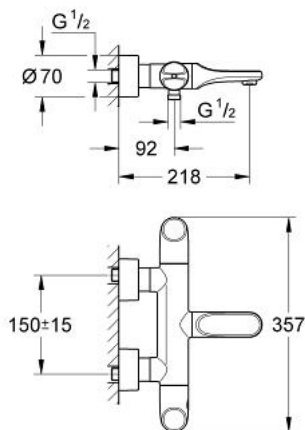

34 327 KS0 VERIS THERMOSTAT BATH/SHOWER MIXER

PRODUCT DESCRIPTION

- Colour: velvet black
- wall mounted
- GROHE CoolTouch safety housing
- GROHE TurboStat - compact cartridge with wax thermoelement
- Aquadimmer with multiple function
- - flow control
- - diverter: bath/shower
- GROHE SafeStop Plus - integrated temperature limiter at max 50° C
- shower outlet below 1/2"
- integrated mousseur
- integrated non-return valves and dirt strainers
- covered S-unions
- metal handles
- Protected against backflow
- GROHE EcoJoy - less water, perfect flow
- GROHE LongLife finish

34 327 KS0 VERIS THERMOSTAT BATH/SHOWER MIXER

SPARE PARTS, November 2009 – now

- 1: Shut-off handle Aquadimmer (Spare part-nr. 47814KS0)
 - 1.1: Cap (Spare part-nr. 47818KSM)
 - 2: Temperature limiter (Spare part-nr. 47723000)
 - 3: Aquadimmer (Spare part-nr. 12433000)
 - 4: Water flow (Spare part-nr. 47751000)
 - 5: Scale handle, metallic (Spare part-nr. 47729KS0)
 - 5.1: Cap (Spare part-nr. 47818KSM)
 - 6: Fitting ring (Spare part-nr. 47743000)
 - 7: Thermostatic compact cartridge 1/2" (Spare part-nr. 47439000)
 - 8: Non-return valve (Spare part-nr. 47189000)
 - 8.1: Dirt Strainer (Spare part-nr. 0726400M)
 - 8.2: Non-return valve (Spare part-nr. 08565000)
 - 8.3: O-ring $\varnothing 17 \times \varnothing 2$ (Spare part-nr. 0305500M)
 - 9: S-union (Spare part-nr. 12693KS0)
 - 10: Mousseur (Spare part-nr. 13952000)
 - 11: Extension set 1/2", 30 mm (Spare part-nr. 46238KS0)*
 - 12: Socket spanner (Spare part-nr. 19332000)*
 - 13: GROHE TurboStat cartridge 1/2" (Spare part-nr. 47175000)*
- * Optional accessories