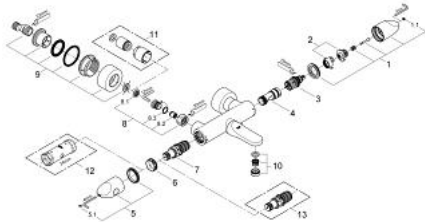

## 34 327 KS0 VERIS THERMOSTATIC BATH MIXER 1/2"

### PRODUCT DESCRIPTION

- Colour: velvet black
- wall mounted
- GROHE CoolTouch safety housing
- GROHE TurboStat - compact cartridge with wax thermoelement
- Aquadimmer with multiple function
- flow control
- diverter: bath/shower
- GROHE SafeStop Plus - integrated temperature limiter at max 50° C
- shower bottom outlet 1/2"
- integrated mousseur
- integrated non-return valves and dirt strainers
- covered S-unions
- metal handles
- protected against backflow
- GROHE EcoJoy - Less water, perfect flow
- GROHE LongLife finish

### SPARE PARTS, 11月 2009 – now

- 1: Shut-off handle Aquadimmer (Spare part-nr. 47814KS0)
  - 1.1: Cover cap (Spare part-nr. 47818KSM)
  - 2: Stop (Spare part-nr. 47723000)
  - 3: Aquadimmer (Spare part-nr. 12433000)
  - 4: Water flow (Spare part-nr. 47751000)
  - 5: Metal handle (Spare part-nr. 47729KS0)
  - 5.1: Cover cap (Spare part-nr. 47818KSM)
  - 6: Fitting ring (Spare part-nr. 47743000)
  - 7: Thermostatic compact cartridge 1/2" (Spare part-nr. 47439000)
  - 8: Non-return valve (Spare part-nr. 47189000)
  - 8.1: Dirt strainer (Spare part-nr. 0726400M)
  - 8.2: Non-return valve (Spare part-nr. 08565000)
  - 8.3: O-ring  $\varnothing 17 \times \varnothing 2$  (Spare part-nr. 0305500M)
  - 9: S-union (Spare part-nr. 12693KS0)
  - 10: Mousseur (Spare part-nr. 13952000)
  - 11: Extension set, 30 mm (Spare part-nr. 46238KS0)\*
  - 12: Socket spanner (Spare part-nr. 19332000)\*
  - 13: GROHE TurboStat cartridge 1/2" (Spare part-nr. 47175000)\*
- \* Optional accessories