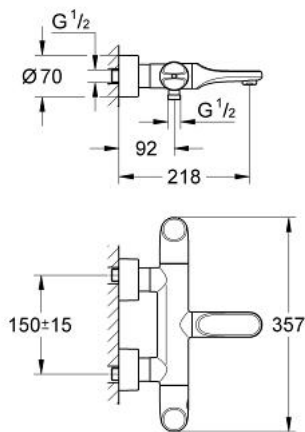

## 34 327 KS0 VERIS THERMOSTATIC BATH MIXER 1/2"

### PRODUCT DESCRIPTION

- Colour: velvet black
- wall mounted
- GROHE CoolTouch safety housing
- GROHE TurboStat - compact cartridge with wax thermoelement
- Aquadimmer with multiple function
- flow control
- diverter: bath/shower
- GROHE SafeStop Plus - integrated temperature limiter at max 50° C
- shower bottom outlet 1/2"
- integrated mousseur
- integrated non-return valves and dirt strainers
- covered S-unions
- metal handles
- protected against backflow
- GROHE EcoJoy - Less water, perfect flow
- GROHE LongLife finish

### SPARE PARTS, 11月 2009 – now

- 1: Shut-off handle Aquadimmer (Spare part-nr. 47814KS0)
  - 1.1: Cover cap (Spare part-nr. 47818KSM)
  - 2: Stop (Spare part-nr. 47723000)
  - 3: Aquadimmer (Spare part-nr. 12433000)
  - 4: Water flow (Spare part-nr. 47751000)
  - 5: Metal handle (Spare part-nr. 47729KS0)
  - 5.1: Cover cap (Spare part-nr. 47818KSM)
  - 6: Fitting ring (Spare part-nr. 47743000)
  - 7: Thermostatic compact cartridge 1/2" (Spare part-nr. 47439000)
  - 8: Non-return valve (Spare part-nr. 47189000)
  - 8.1: Dirt strainer (Spare part-nr. 0726400M)
  - 8.2: Non-return valve (Spare part-nr. 08565000)
  - 8.3: O-ring  $\varnothing 17 \times \varnothing 2$  (Spare part-nr. 0305500M)
  - 9: S-union (Spare part-nr. 12693KS0)
  - 10: Mousseur (Spare part-nr. 13952000)
  - 11: Extension set, 30 mm (Spare part-nr. 46238KS0)\*
  - 12: Socket spanner (Spare part-nr. 19332000)\*
  - 13: GROHE TurboStat cartridge 1/2" (Spare part-nr. 47175000)\*
- \* Optional accessories