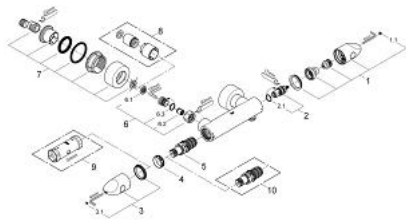

### PRODUCT DESCRIPTION

- Colour: chrome
- wall mounted
- GROHE CoolTouch safety housing
- GROHE TurboStat - compact cartridge with wax thermoelement
- integrated mixed water shut off
- ceramic headparts 1/2", 180°
- volume handle with FlowControl Button (button with individually adjustable stop)
- GROHE SafeStop Plus - integrated temperature limiter at max 50° C
- shower outlet below 1/2"
- mousseur
- integrated non-return valves and dirt strainers
- covered S-unions
- metal handles
- Protected against backflow
- GROHE EcoJoy - less water, perfect flow
- GROHE LongLife finish

### SPARE PARTS, August 2008 – now

- 1: Shut-off handle economy button (Spare part-nr. 47813000)
- 1.1: Cap (Spare part-nr. 4781800M)
- 2: Ceramic headpart, 1/2" (Spare part-nr. 45346000)
- 2.1: O-ring  $\varnothing 18.2 \times \varnothing 1.7$  (Spare part-nr. 0392400M)
- 3: Scale handle, metallic (Spare part-nr. 47729000)
- 3.1: Cap (Spare part-nr. 4781800M)
- 4: Fitting ring (Spare part-nr. 47743000)
- 5: Thermostatic compact cartridge 1/2" (Spare part-nr. 47439000)
- 6: Non-return valve (Spare part-nr. 47189000)
- 6.1: Dirt Strainer (Spare part-nr. 0726400M)
- 6.2: Non-return valve (Spare part-nr. 08565000)
- 6.3: O-ring  $\varnothing 17 \times \varnothing 2$  (Spare part-nr. 0305500M)
- 7: S-union (Spare part-nr. 12693000)
- 8: Extension set 1/2", 30 mm (Spare part-nr. 46238000)\*
- 9: Socket spanner (Spare part-nr. 19332000)\*
- 10: GROHE TurboStat cartridge 1/2" (Spare part-nr. 47175000)\*