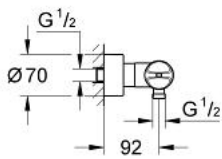

34 330 000 VERIS THERMOSTAT SHOWER MIXER

PRODUCT DESCRIPTION

- Colour: chrome
- wall mounted
- GROHE CoolTouch safety housing
- GROHE TurboStat - compact cartridge with wax thermoelement
- integrated mixed water shut off
- ceramic headparts 1/2", 180°
- volume handle with EcoButton (economy button with individually adjustable economy stop)
- GROHE SafeStop Plus - integrated temperature limiter at max 50° C
- shower outlet below 1/2"
- mousseur
- integrated non-return valves and dirt strainers
- covered S-unions
- metal handles
- Protected against backflow
- GROHE EcoJoy - less water, perfect flow
- GROHE LongLife finish

34 330 000 VERIS THERMOSTAT SHOWER MIXER

SPARE PARTS, August 2008 – now

- 1: Shut-off handle economy button (Spare part-nr. 47813000)
- 1.1: Cap (Spare part-nr. 4781800M)
- 2: Ceramic headpart, 1/2" (Spare part-nr. 45346000)
- 2.1: O-ring $\varnothing 18.2 \times \varnothing 1.7$ (Spare part-nr. 0392400M)
- 3: Scale handle, metallic (Spare part-nr. 47729000)
- 3.1: Cap (Spare part-nr. 4781800M)
- 4: Fitting ring (Spare part-nr. 47743000)
- 5: Thermostatic compact cartridge 1/2" (Spare part-nr. 47439000)
- 6: Non-return valve (Spare part-nr. 47189000)
- 6.1: Dirt Strainer (Spare part-nr. 0726400M)
- 6.2: Non-return valve (Spare part-nr. 08565000)
- 6.3: O-ring $\varnothing 17 \times \varnothing 2$ (Spare part-nr. 0305500M)
- 7: S-union (Spare part-nr. 12693000)
- 8: Extension set 1/2", 30 mm (Spare part-nr. 46238000)*
- 9: Socket spanner (Spare part-nr. 19332000)*
- 10: GROHE TurboStat cartridge 1/2" (Spare part-nr. 47175000)*