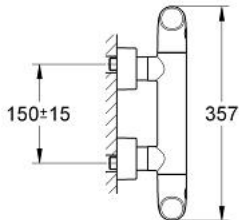

34 330 000 VERIS THERMOSTAT SHOWER MIXER

PRODUCT DESCRIPTION

- Colour: chrome
- wall mounted
- GROHE CoolTouch safety housing
- GROHE TurboStat - compact cartridge with wax thermoelement
- integrated mixed water shut off
- ceramic headparts 1/2", 180°
- volume handle with EcoButton (economy button with individually adjustable economy stop)
- GROHE SafeStop Plus - integrated temperature limiter at max 50° C
- shower outlet below 1/2"
- mousseur
- integrated non-return valves and dirt strainers
- covered S-unions
- metal handles
- Protected against backflow
- GROHE EcoJoy - less water, perfect flow
- GROHE LongLife finish

34 330 000 VERIS THERMOSTAT SHOWER MIXER

SPARE PARTS, August 2008 – now

- 1: Shut-off handle economy button (Spare part-nr. 47813000)
- 1.1: Cap (Spare part-nr. 4781800M)
- 2: Ceramic headpart, 1/2" (Spare part-nr. 45346000)
- 2.1: O-ring $\varnothing 18.2 \times \varnothing 1.7$ (Spare part-nr. 0392400M)
- 3: Scale handle, metallic (Spare part-nr. 47729000)
- 3.1: Cap (Spare part-nr. 4781800M)
- 4: Fitting ring (Spare part-nr. 47743000)
- 5: Thermostatic compact cartridge 1/2" (Spare part-nr. 47439000)
- 6: Non-return valve (Spare part-nr. 47189000)
- 6.1: Dirt Strainer (Spare part-nr. 0726400M)
- 6.2: Non-return valve (Spare part-nr. 08565000)
- 6.3: O-ring $\varnothing 17 \times \varnothing 2$ (Spare part-nr. 0305500M)
- 7: S-union (Spare part-nr. 12693000)
- 8: Extension set 1/2", 30 mm (Spare part-nr. 46238000)*
- 9: Socket spanner (Spare part-nr. 19332000)*
- 10: GROHE TurboStat cartridge 1/2" (Spare part-nr. 47175000)*