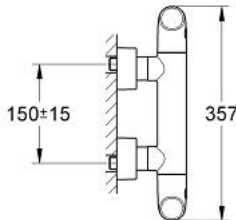

### PRODUCT DESCRIPTION

- Colour: chrome
- wall mounted
- GROHE CoolTouch safety housing
- GROHE TurboStat - compact cartridge with wax thermoelement
- integrated mixed water shut off
- ceramic headparts 1/2", 180°
- volume handle with FlowControl Button (button with individually adjustable stop)
- GROHE SafeStop Plus - integrated temperature limiter at max 50° C
- shower outlet below 1/2"
- mousseur
- integrated non-return valves and dirt strainers
- covered S-unions
- metal handles
- Protected against backflow
- GROHE EcoJoy - less water, perfect flow
- GROHE LongLife finish

### SPARE PARTS, August 2008 – now

- 1: Shut-off handle economy button (Spare part-nr. 47813000)
- 1.1: Cap (Spare part-nr. 4781800M)
- 2: Ceramic headpart, 1/2" (Spare part-nr. 45346000)
- 2.1: O-ring  $\varnothing 18.2 \times \varnothing 1.7$  (Spare part-nr. 0392400M)
- 3: Scale handle, metallic (Spare part-nr. 47729000)
- 3.1: Cap (Spare part-nr. 4781800M)
- 4: Fitting ring (Spare part-nr. 47743000)
- 5: Thermostatic compact cartridge 1/2" (Spare part-nr. 47439000)
- 6: Non-return valve (Spare part-nr. 47189000)
- 6.1: Dirt Strainer (Spare part-nr. 0726400M)
- 6.2: Non-return valve (Spare part-nr. 08565000)
- 6.3: O-ring  $\varnothing 17 \times \varnothing 2$  (Spare part-nr. 0305500M)
- 7: S-union (Spare part-nr. 12693000)
- 8: Extension set 1/2", 30 mm (Spare part-nr. 46238000)\*
- 9: Socket spanner (Spare part-nr. 19332000)\*
- 10: GROHE TurboStat cartridge 1/2" (Spare part-nr. 47175000)\*