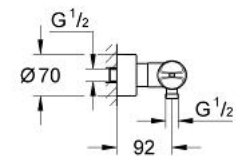

### PRODUCT DESCRIPTION

- Colour: chrome
- wall mounted
- GROHE CoolTouch safety housing
- GROHE TurboStat - compact cartridge with wax thermoelement
- integrated mixed water shut off
- ceramic headparts 1/2", 180°
- volume handle with FlowControl Button (button with individually adjustable stop)
- GROHE SafeStop Plus - integrated temperature limiter at max 50° C
- shower outlet below 1/2"
- mousseur
- integrated non-return valves and dirt strainers
- covered S-unions
- metal handles
- Protected against backflow
- GROHE EcoJoy - less water, perfect flow
- GROHE LongLife finish

### SPARE PARTS, August 2008 – now

- 1: Shut-off handle economy button (Spare part-nr. 47813000)
- 1.1: Cap (Spare part-nr. 4781800M)
- 2: Ceramic headpart, 1/2" (Spare part-nr. 45346000)
- 2.1: O-ring  $\varnothing 18.2 \times \varnothing 1.7$  (Spare part-nr. 0392400M)
- 3: Scale handle, metallic (Spare part-nr. 47729000)
- 3.1: Cap (Spare part-nr. 4781800M)
- 4: Fitting ring (Spare part-nr. 47743000)
- 5: Thermostatic compact cartridge 1/2" (Spare part-nr. 47439000)
- 6: Non-return valve (Spare part-nr. 47189000)
- 6.1: Dirt Strainer (Spare part-nr. 0726400M)
- 6.2: Non-return valve (Spare part-nr. 08565000)
- 6.3: O-ring  $\varnothing 17 \times \varnothing 2$  (Spare part-nr. 0305500M)
- 7: S-union (Spare part-nr. 12693000)
- 8: Extension set 1/2", 30 mm (Spare part-nr. 46238000)\*
- 9: Socket spanner (Spare part-nr. 19332000)\*
- 10: GROHE TurboStat cartridge 1/2" (Spare part-nr. 47175000)\*