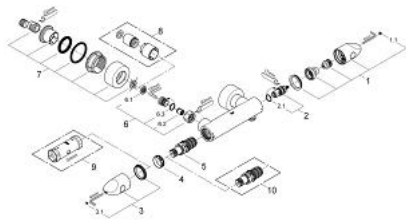

34 330 000 VERIS THERMOSTAT SHOWER MIXER

SPARE PARTS, August 2008 – now

- 1: Shut-off handle economy button (Spare part-nr. 47813000)
- 1.1: Cap (Spare part-nr. 4781800M)
- 2: Ceramic headpart, 1/2" (Spare part-nr. 45346000)
- 2.1: O-ring $\varnothing 18.2 \times \varnothing 1.7$ (Spare part-nr. 0392400M)
- 3: Scale handle, metallic (Spare part-nr. 47729000)
- 3.1: Cap (Spare part-nr. 4781800M)
- 4: Fitting ring (Spare part-nr. 47743000)
- 5: Thermostatic compact cartridge 1/2" (Spare part-nr. 47439000)
- 6: Non-return valve (Spare part-nr. 47189000)
- 6.1: Dirt Strainer (Spare part-nr. 0726400M)
- 6.2: Non-return valve (Spare part-nr. 08565000)
- 6.3: O-ring $\varnothing 17 \times \varnothing 2$ (Spare part-nr. 0305500M)
- 7: S-union (Spare part-nr. 12693000)
- 8: Extension set 1/2", 30 mm (Spare part-nr. 46238000)*
- 9: Socket spanner (Spare part-nr. 19332000)*
- 10: GROHE TurboStat cartridge 1/2" (Spare part-nr. 47175000)*

* Optional accessories