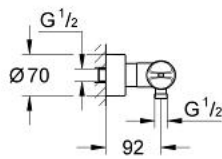

34 330 000 VERIS THERMOSTATIC SHOWER MIXER 1/2"

PRODUCT DESCRIPTION

- Colour: chrome
- wall mounted
- GROHE CoolTouch safety housing
- GROHE TurboStat - compact cartridge with wax thermoelement
- integrated mixed water shut off
- Carbidur ceramic headparts 1/2", 180°
- volume handle with FlowControl Button (button with individually adjustable stop)
- GROHE SafeStop Plus - integrated temperature limiter at max 50° C
- shower bottom outlet 1/2"
- mousseur
- integrated non-return valves and dirt strainers
- covered S-unions
- metal handles
- protected against backflow
- GROHE EcoJoy - Less water, perfect flow
- GROHE LongLife finish

34 330 000 VERIS THERMOSTATIC SHOWER MIXER 1/2"

SPARE PARTS, 8月 2008 – now

- 1: Shut-off handle economy button (Spare part-nr. 47813000)
- 1.1: Cover cap (Spare part-nr. 4781800M)
- 2: Ceramic headpart 1/2" (Spare part-nr. 45346000)
- 2.1: O-ring $\varnothing 18.2 \times \varnothing 1.7$ (Spare part-nr. 0392400M)
- 3: Metal handle (Spare part-nr. 47729000)
- 3.1: Cover cap (Spare part-nr. 4781800M)
- 4: Fitting ring (Spare part-nr. 47743000)
- 5: Thermostatic compact cartridge 1/2" (Spare part-nr. 47439000)
- 6: Non-return valve (Spare part-nr. 47189000)
- 6.1: Dirt strainer (Spare part-nr. 0726400M)
- 6.2: Non-return valve (Spare part-nr. 08565000)
- 6.3: O-ring $\varnothing 17 \times \varnothing 2$ (Spare part-nr. 0305500M)
- 7: S-union (Spare part-nr. 12693000)
- 8: Extension set, 30 mm (Spare part-nr. 46238000)*
- 9: Socket spanner (Spare part-nr. 19332000)*
- 10: GROHE TurboStat cartridge 1/2" (Spare part-nr. 47175000)*