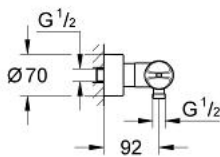

34 330 000 VERIS THERMOSTATIC SHOWER MIXER 1/2"

PRODUCT DESCRIPTION

- Colour: chrome
- wall mounted
- GROHE CoolTouch safety housing
- GROHE TurboStat - compact cartridge with wax thermoelement
- integrated mixed water shut off
- Carbodur ceramic headparts 1/2", 180°
- volume handle with GROHE EcoButton (economy button with individually adjustable economy stop)
- GROHE SafeStop Plus - integrated temperature limiter at max 50° C
- shower bottom outlet 1/2"
- mousseur
- integrated non-return valves and dirt strainers
- covered S-unions
- metal handles
- protected against backflow
- GROHE EcoJoy - Less water, perfect flow
- GROHE LongLife finish

34 330 000 VERIS THERMOSTATIC SHOWER MIXER 1/2"

SPARE PARTS, 8月 2008 – now

- 1: Shut-off handle economy button (Spare part-nr. 47813000)
- 1.1: Cover cap (Spare part-nr. 4781800M)
- 2: Ceramic headpart 1/2" (Spare part-nr. 45346000)
- 2.1: O-ring \varnothing 18.2 x \varnothing 1.7 (Spare part-nr. 0392400M)
- 3: Metal handle (Spare part-nr. 47729000)
- 3.1: Cover cap (Spare part-nr. 4781800M)
- 4: Fitting ring (Spare part-nr. 47743000)
- 5: Thermostatic compact cartridge 1/2" (Spare part-nr. 47439000)
- 6: Non-return valve (Spare part-nr. 47189000)
- 6.1: Dirt strainer (Spare part-nr. 0726400M)
- 6.2: Non-return valve (Spare part-nr. 08565000)
- 6.3: O-ring \varnothing 17 x \varnothing 2 (Spare part-nr. 0305500M)
- 7: S-union (Spare part-nr. 12693000)
- 8: Extension set, 30 mm (Spare part-nr. 46238000)*
- 9: Socket spanner (Spare part-nr. 19332000)*
- 10: GROHE TurboStat cartridge 1/2" (Spare part-nr. 47175000)*