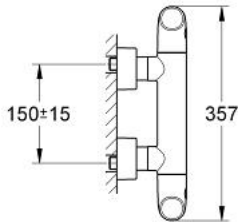

34 330 000 VERIS THERMOSTATIC SHOWER MIXER 1/2"

PRODUCT DESCRIPTION

- Colour: chrome
- wall mounted
- GROHE CoolTouch safety housing
- GROHE TurboStat - compact cartridge with wax thermoelement
- integrated mixed water shut off
- Carbodur ceramic headparts 1/2", 180°
- volume handle with GROHE EcoButton (economy button with individually adjustable economy stop)
- GROHE SafeStop Plus - integrated temperature limiter at max 50° C
- shower bottom outlet 1/2"
- mousseur
- integrated non-return valves and dirt strainers
- covered S-unions
- metal handles
- protected against backflow
- GROHE EcoJoy - Less water, perfect flow
- GROHE LongLife finish

34 330 000 VERIS THERMOSTATIC SHOWER MIXER 1/2"

SPARE PARTS, 8月 2008 – now

- 1: Shut-off handle economy button (Spare part-nr. 47813000)
- 1.1: Cover cap (Spare part-nr. 4781800M)
- 2: Ceramic headpart 1/2" (Spare part-nr. 45346000)
- 2.1: O-ring \varnothing 18.2 x \varnothing 1.7 (Spare part-nr. 0392400M)
- 3: Metal handle (Spare part-nr. 47729000)
- 3.1: Cover cap (Spare part-nr. 4781800M)
- 4: Fitting ring (Spare part-nr. 47743000)
- 5: Thermostatic compact cartridge 1/2" (Spare part-nr. 47439000)
- 6: Non-return valve (Spare part-nr. 47189000)
- 6.1: Dirt strainer (Spare part-nr. 0726400M)
- 6.2: Non-return valve (Spare part-nr. 08565000)
- 6.3: O-ring \varnothing 17 x \varnothing 2 (Spare part-nr. 0305500M)
- 7: S-union (Spare part-nr. 12693000)
- 8: Extension set, 30 mm (Spare part-nr. 46238000)*
- 9: Socket spanner (Spare part-nr. 19332000)*
- 10: GROHE TurboStat cartridge 1/2" (Spare part-nr. 47175000)*