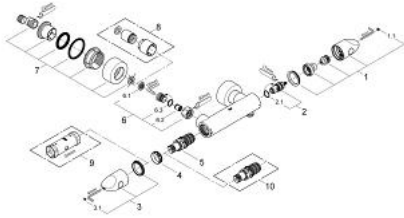

34 330 000 VERIS THERMOSTATIC SHOWER MIXER 1/2"

PRODUCT DESCRIPTION

- Colour: chrome
- wall mounted
- GROHE CoolTouch safety housing
- GROHE TurboStat - compact cartridge with wax thermoelement
- integrated mixed water shut off
- Carbidur ceramic headparts 1/2", 180°
- volume handle with FlowControl Button (button with individually adjustable stop)
- GROHE SafeStop Plus - integrated temperature limiter at max 50° C
- shower bottom outlet 1/2"
- mousseur
- integrated non-return valves and dirt strainers
- covered S-unions
- metal handles
- protected against backflow
- GROHE EcoJoy - Less water, perfect flow
- GROHE LongLife finish

34 330 000 VERIS THERMOSTATIC SHOWER MIXER 1/2"

SPARE PARTS, 8月 2008 – now

- 1: Shut-off handle economy button (Spare part-nr. 47813000)
- 1.1: Cover cap (Spare part-nr. 4781800M)
- 2: Ceramic headpart 1/2" (Spare part-nr. 45346000)
- 2.1: O-ring $\varnothing 18.2 \times \varnothing 1.7$ (Spare part-nr. 0392400M)
- 3: Metal handle (Spare part-nr. 47729000)
- 3.1: Cover cap (Spare part-nr. 4781800M)
- 4: Fitting ring (Spare part-nr. 47743000)
- 5: Thermostatic compact cartridge 1/2" (Spare part-nr. 47439000)
- 6: Non-return valve (Spare part-nr. 47189000)
- 6.1: Dirt strainer (Spare part-nr. 0726400M)
- 6.2: Non-return valve (Spare part-nr. 08565000)
- 6.3: O-ring $\varnothing 17 \times \varnothing 2$ (Spare part-nr. 0305500M)
- 7: S-union (Spare part-nr. 12693000)
- 8: Extension set, 30 mm (Spare part-nr. 46238000)*
- 9: Socket spanner (Spare part-nr. 19332000)*
- 10: GROHE TurboStat cartridge 1/2" (Spare part-nr. 47175000)*