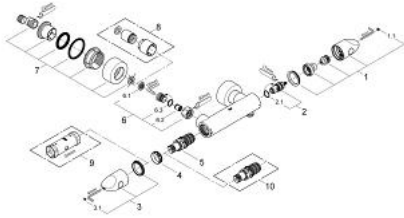

34 330 000 VERIS THERMOSTATIC SHOWER MIXER 1/2"

PRODUCT DESCRIPTION

- Colour: chrome
- wall mounted
- GROHE CoolTouch safety housing
- GROHE TurboStat - compact cartridge with wax thermoelement
- integrated mixed water shut off
- Carbodur ceramic headparts 1/2", 180°
- volume handle with GROHE EcoButton (economy button with individually adjustable economy stop)
- GROHE SafeStop Plus - integrated temperature limiter at max 50° C
- shower bottom outlet 1/2"
- mousseur
- integrated non-return valves and dirt strainers
- covered S-unions
- metal handles
- protected against backflow
- GROHE EcoJoy - Less water, perfect flow
- GROHE LongLife finish

34 330 000 VERIS THERMOSTATIC SHOWER MIXER 1/2"

SPARE PARTS, 8月 2008 – now

- 1: Shut-off handle economy button (Spare part-nr. 47813000)
- 1.1: Cover cap (Spare part-nr. 4781800M)
- 2: Ceramic headpart 1/2" (Spare part-nr. 45346000)
- 2.1: O-ring \varnothing 18.2 x \varnothing 1.7 (Spare part-nr. 0392400M)
- 3: Metal handle (Spare part-nr. 47729000)
- 3.1: Cover cap (Spare part-nr. 4781800M)
- 4: Fitting ring (Spare part-nr. 47743000)
- 5: Thermostatic compact cartridge 1/2" (Spare part-nr. 47439000)
- 6: Non-return valve (Spare part-nr. 47189000)
- 6.1: Dirt strainer (Spare part-nr. 0726400M)
- 6.2: Non-return valve (Spare part-nr. 08565000)
- 6.3: O-ring \varnothing 17 x \varnothing 2 (Spare part-nr. 0305500M)
- 7: S-union (Spare part-nr. 12693000)
- 8: Extension set, 30 mm (Spare part-nr. 46238000)*
- 9: Socket spanner (Spare part-nr. 19332000)*
- 10: GROHE TurboStat cartridge 1/2" (Spare part-nr. 47175000)*