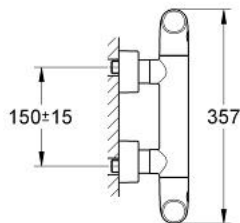

34 330 000 VERIS THERMOSTATIC SHOWER MIXER 1/2"

PRODUCT DESCRIPTION

- Colour: chrome
- wall mounted
- GROHE CoolTouch safety housing
- GROHE TurboStat - compact cartridge with wax thermoelement
- integrated mixed water shut off
- Carbidur ceramic headparts 1/2", 180°
- volume handle with FlowControl Button (button with individually adjustable stop)
- GROHE SafeStop Plus - integrated temperature limiter at max 50° C
- shower bottom outlet 1/2"
- mousseur
- integrated non-return valves and dirt strainers
- covered S-unions
- metal handles
- protected against backflow
- GROHE EcoJoy - Less water, perfect flow
- GROHE LongLife finish

34 330 000 VERIS THERMOSTATIC SHOWER MIXER 1/2"

SPARE PARTS, 8月 2008 – now

- 1: Shut-off handle economy button (Spare part-nr. 47813000)
- 1.1: Cover cap (Spare part-nr. 4781800M)
- 2: Ceramic headpart 1/2" (Spare part-nr. 45346000)
- 2.1: O-ring $\varnothing 18.2 \times \varnothing 1.7$ (Spare part-nr. 0392400M)
- 3: Metal handle (Spare part-nr. 47729000)
- 3.1: Cover cap (Spare part-nr. 4781800M)
- 4: Fitting ring (Spare part-nr. 47743000)
- 5: Thermostatic compact cartridge 1/2" (Spare part-nr. 47439000)
- 6: Non-return valve (Spare part-nr. 47189000)
- 6.1: Dirt strainer (Spare part-nr. 0726400M)
- 6.2: Non-return valve (Spare part-nr. 08565000)
- 6.3: O-ring $\varnothing 17 \times \varnothing 2$ (Spare part-nr. 0305500M)
- 7: S-union (Spare part-nr. 12693000)
- 8: Extension set, 30 mm (Spare part-nr. 46238000)*
- 9: Socket spanner (Spare part-nr. 19332000)*
- 10: GROHE TurboStat cartridge 1/2" (Spare part-nr. 47175000)*