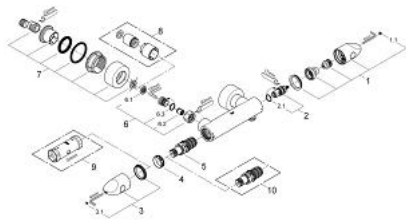

34 330 KS0 VERIS THERMOSTAT SHOWER MIXER

PRODUCT DESCRIPTION

- Colour: velvet black
- wall mounted
- GROHE CoolTouch safety housing
- GROHE TurboStat - compact cartridge with wax thermoelement
- integrated mixed water shut off
- ceramic headparts 1/2", 180°
- volume handle with EcoButton (economy button with individually adjustable economy stop)
- GROHE SafeStop Plus - integrated temperature limiter at max 50° C
- shower outlet below 1/2"
- mousseur
- integrated non-return valves and dirt strainers
- covered S-unions
- metal handles
- Protected against backflow
- GROHE EcoJoy - less water, perfect flow
- GROHE LongLife finish

34 330 KS0 VERIS THERMOSTAT SHOWER MIXER

SPARE PARTS, November 2009 – now

- 1: Shut-off handle economy button (Spare part-nr. 47813KS0)
- 1.1: Cap (Spare part-nr. 47818KSM)
- 2: Ceramic headpart, 1/2" (Spare part-nr. 45346000)
- 2.1: O-ring $\varnothing 18.2 \times \varnothing 1.7$ (Spare part-nr. 0392400M)
- 3: Scale handle, metallic (Spare part-nr. 47729KS0)
- 3.1: Cap (Spare part-nr. 47818KSM)
- 4: Fitting ring (Spare part-nr. 47743000)
- 5: Thermostatic compact cartridge 1/2" (Spare part-nr. 47439000)
- 6: Non-return valve (Spare part-nr. 47189000)
- 6.1: Dirt Strainer (Spare part-nr. 0726400M)
- 6.2: Non-return valve (Spare part-nr. 08565000)
- 6.3: O-ring $\varnothing 17 \times \varnothing 2$ (Spare part-nr. 0305500M)
- 7: S-union (Spare part-nr. 12693KS0)
- 8: Extension set 1/2", 30 mm (Spare part-nr. 46238KS0)*
- 9: Socket spanner (Spare part-nr. 19332000)*
- 10: GROHE TurboStat cartridge 1/2" (Spare part-nr. 47175000)*