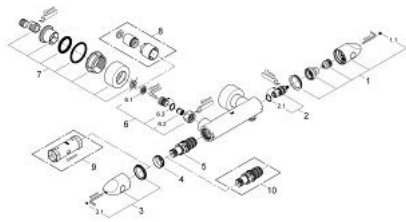

34 330 KS0 VERIS THERMOSTAT SHOWER MIXER

PRODUCT DESCRIPTION

- Colour: velvet black
- wall mounted
- GROHE CoolTouch safety housing
- GROHE TurboStat - compact cartridge with wax thermoelement
- integrated mixed water shut off
- ceramic headparts 1/2", 180°
- volume handle with FlowControl Button (button with individually adjustable stop)
- GROHE SafeStop Plus - integrated temperature limiter at max 50° C
- shower outlet below 1/2"
- mousseur
- integrated non-return valves and dirt strainers
- covered S-unions
- metal handles
- Protected against backflow
- GROHE EcoJoy - less water, perfect flow
- GROHE LongLife finish

34 330 KS0 VERIS THERMOSTAT SHOWER MIXER

SPARE PARTS, November 2009 – now

- 1: Shut-off handle economy button (Spare part-nr. 47813KS0)
- 1.1: Cap (Spare part-nr. 47818KSM)
- 2: Ceramic headpart, 1/2" (Spare part-nr. 45346000)
- 2.1: O-ring $\varnothing 18.2 \times \varnothing 1.7$ (Spare part-nr. 0392400M)
- 3: Scale handle, metallic (Spare part-nr. 47729KS0)
- 3.1: Cap (Spare part-nr. 47818KSM)
- 4: Fitting ring (Spare part-nr. 47743000)
- 5: Thermostatic compact cartridge 1/2" (Spare part-nr. 47439000)
- 6: Non-return valve (Spare part-nr. 47189000)
- 6.1: Dirt Strainer (Spare part-nr. 0726400M)
- 6.2: Non-return valve (Spare part-nr. 08565000)
- 6.3: O-ring $\varnothing 17 \times \varnothing 2$ (Spare part-nr. 0305500M)
- 7: S-union (Spare part-nr. 12693KS0)
- 8: Extension set 1/2", 30 mm (Spare part-nr. 46238KS0)*
- 9: Socket spanner (Spare part-nr. 19332000)*
- 10: GROHE TurboStat cartridge 1/2" (Spare part-nr. 47175000)*