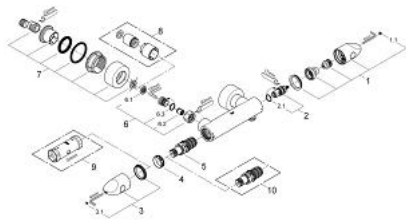

34 330 KS0 VERIS THERMOSTAT SHOWER MIXER

PRODUCT DESCRIPTION

- Colour: velvet black
- wall mounted
- GROHE CoolTouch safety housing
- GROHE TurboStat - compact cartridge with wax thermoelement
- integrated mixed water shut off
- ceramic headparts 1/2", 180°
- volume handle with FlowControl Button (button with individually adjustable stop)
- GROHE SafeStop Plus - integrated temperature limiter at max 50° C
- shower outlet below 1/2"
- mousseur
- integrated non-return valves and dirt strainers
- covered S-unions
- metal handles
- Protected against backflow
- GROHE EcoJoy - less water, perfect flow
- GROHE LongLife finish

34 330 KS0 VERIS THERMOSTAT SHOWER MIXER

SPARE PARTS, November 2009 – now

- 1: Shut-off handle economy button (Spare part-nr. 47813KS0)
- 1.1: Cap (Spare part-nr. 47818KSM)
- 2: Ceramic headpart, 1/2" (Spare part-nr. 45346000)
- 2.1: O-ring $\varnothing 18.2 \times \varnothing 1.7$ (Spare part-nr. 0392400M)
- 3: Scale handle, metallic (Spare part-nr. 47729KS0)
- 3.1: Cap (Spare part-nr. 47818KSM)
- 4: Fitting ring (Spare part-nr. 47743000)
- 5: Thermostatic compact cartridge 1/2" (Spare part-nr. 47439000)
- 6: Non-return valve (Spare part-nr. 47189000)
- 6.1: Dirt Strainer (Spare part-nr. 0726400M)
- 6.2: Non-return valve (Spare part-nr. 08565000)
- 6.3: O-ring $\varnothing 17 \times \varnothing 2$ (Spare part-nr. 0305500M)
- 7: S-union (Spare part-nr. 12693KS0)
- 8: Extension set 1/2", 30 mm (Spare part-nr. 46238KS0)*
- 9: Socket spanner (Spare part-nr. 19332000)*
- 10: GROHE TurboStat cartridge 1/2" (Spare part-nr. 47175000)*