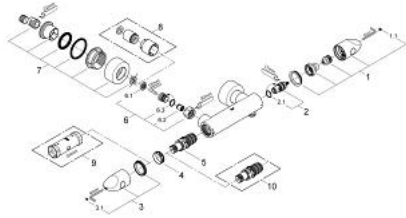

34 330 KS0 VERIS THERMOSTATIC SHOWER MIXER 1/2"

PRODUCT DESCRIPTION

- Colour: velvet black
- wall mounted
- GROHE CoolTouch safety housing
- GROHE TurboStat - compact cartridge with wax thermoelement
- integrated mixed water shut off
- Carbodur ceramic headparts 1/2", 180°
- volume handle with FlowControl Button (button with individually adjustable stop)
- GROHE SafeStop Plus - integrated temperature limiter at max 50° C
- shower bottom outlet 1/2"
- mousseur
- integrated non-return valves and dirt strainers
- covered S-unions
- metal handles
- protected against backflow
- GROHE EcoJoy - Less water, perfect flow
- GROHE LongLife finish

34 330 KS0 VERIS THERMOSTATIC SHOWER MIXER 1/2"

SPARE PARTS, 11月 2009 – now

- 1: Shut-off handle economy button (Spare part-nr. 47813KS0)
- 1.1: Cover cap (Spare part-nr. 47818KSM)
- 2: Ceramic headpart 1/2" (Spare part-nr. 45346000)
- 2.1: O-ring $\varnothing 18.2 \times \varnothing 1.7$ (Spare part-nr. 0392400M)
- 3: Metal handle (Spare part-nr. 47729KS0)
- 3.1: Cover cap (Spare part-nr. 47818KSM)
- 4: Fitting ring (Spare part-nr. 47743000)
- 5: Thermostatic compact cartridge 1/2" (Spare part-nr. 47439000)
- 6: Non-return valve (Spare part-nr. 47189000)
- 6.1: Dirt strainer (Spare part-nr. 0726400M)
- 6.2: Non-return valve (Spare part-nr. 08565000)
- 6.3: O-ring $\varnothing 17 \times \varnothing 2$ (Spare part-nr. 0305500M)
- 7: S-union (Spare part-nr. 12693KS0)
- 8: Extension set, 30 mm (Spare part-nr. 46238KS0)*
- 9: Socket spanner (Spare part-nr. 19332000)*
- 10: GROHE TurboStat cartridge 1/2" (Spare part-nr. 47175000)*