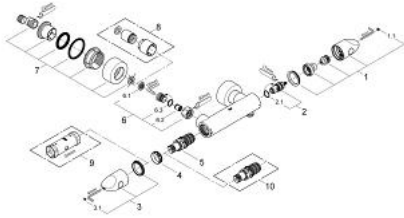

## 34 330 KS0 VERIS THERMOSTATIC SHOWER MIXER 1/2"

### PRODUCT DESCRIPTION

- Colour: velvet black
- wall mounted
- GROHE CoolTouch safety housing
- GROHE TurboStat - compact cartridge with wax thermoelement
- integrated mixed water shut off
- Carbodur ceramic headparts 1/2", 180°
- volume handle with GROHE EcoButton (economy button with individually adjustable economy stop)
- GROHE SafeStop Plus - integrated temperature limiter at max 50° C
- shower bottom outlet 1/2"
- mousseur
- integrated non-return valves and dirt strainers
- covered S-unions
- metal handles
- protected against backflow
- GROHE EcoJoy - Less water, perfect flow
- GROHE LongLife finish

### SPARE PARTS, 11月 2009 – now

- 1: Shut-off handle economy button (Spare part-nr. 47813KS0)
- 1.1: Cover cap (Spare part-nr. 47818KSM)
- 2: Ceramic headpart 1/2" (Spare part-nr. 45346000)
- 2.1: O-ring  $\varnothing 18.2 \times \varnothing 1.7$  (Spare part-nr. 0392400M)
- 3: Metal handle (Spare part-nr. 47729KS0)
- 3.1: Cover cap (Spare part-nr. 47818KSM)
- 4: Fitting ring (Spare part-nr. 47743000)
- 5: Thermostatic compact cartridge 1/2" (Spare part-nr. 47439000)
- 6: Non-return valve (Spare part-nr. 47189000)
- 6.1: Dirt strainer (Spare part-nr. 0726400M)
- 6.2: Non-return valve (Spare part-nr. 08565000)
- 6.3: O-ring  $\varnothing 17 \times \varnothing 2$  (Spare part-nr. 0305500M)
- 7: S-union (Spare part-nr. 12693KS0)
- 8: Extension set, 30 mm (Spare part-nr. 46238KS0)\*
- 9: Socket spanner (Spare part-nr. 19332000)\*
- 10: GROHE TurboStat cartridge 1/2" (Spare part-nr. 47175000)\*