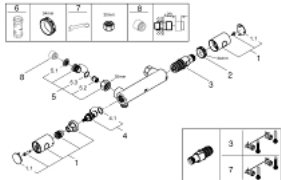

### PRODUCT DESCRIPTION

- Colour: chrome
- wall mounted
- GROHE LongLife finish
- GROHE SafeStop - safety button at 38°C
- GROHE SafeStop Plus - optional temperature limiter at 43°C included
- GROHE TurboStat - compact cartridge with wax thermoelement
- integrated mixed water shut off
- volume handle with EcoButton (economy button with individually adjustable economy stop)
- ceramic headpart 1/2", 180°
- shower outlet below 1/2"
- built-in non return valves
- dirt strainers
- Protected against backflow
- without connection unions
- GROHE EcoJoy - less water, perfect flow

### SPARE PARTS, February 2016 – now

- 1: Costa metal handle 1/2" (Spare part-nr. 47984000)
- 1.1: Cap (Spare part-nr. 6458500M)
- 2: Fitting ring (Spare part-nr. 47743000)
- 3: Thermostatic compact cartridge 1/2" (Spare part-nr. 47439000)
- 4: Ceramic headpart, 1/2" (Spare part-nr. 45346000)
- 4.1: O-ring  $\varnothing 18.2 \times \varnothing 1.7$  (Spare part-nr. 0392400M)
- 5: Non-return valve (Spare part-nr. 47189000)
- 5.1: Dirt Strainer (Spare part-nr. 0726400M)
- 5.2: Non-return valve (Spare part-nr. 08565000)
- 5.3: O-ring  $\varnothing 17 \times \varnothing 2$  (Spare part-nr. 0305500M)
- 6: Socket spanner (Spare part-nr. 19332000)\*
- 7: Special spanner (Spare part-nr. 19377000)\*
- 8: Extension 3/4", 20 mm (Spare part-nr. 0713000M)\*