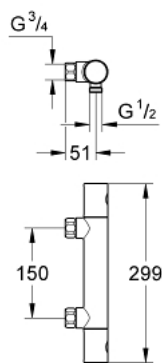

### PRODUCT DESCRIPTION

- Colour: chrome
- wall mounted
- GROHE LongLife finish
- GROHE SafeStop - safety button at 38°C
- GROHE SafeStop Plus - optional temperature limiter at 43°C included
- GROHE TurboStat - compact cartridge with wax thermoelement
- integrated mixed water shut off
- volume handle with EcoButton (economy button with individually adjustable economy stop)
- ceramic headpart 1/2", 180°
- shower outlet below 1/2"
- built-in non return valves
- dirt strainers
- Protected against backflow
- without connection unions
- GROHE EcoJoy - less water, perfect flow

### SPARE PARTS, February 2016 – now

- 1: Costa metal handle 1/2" (Spare part-nr. 47984000)
- 1.1: Cap (Spare part-nr. 6458500M)
- 2: Fitting ring (Spare part-nr. 47743000)
- 3: Thermostatic compact cartridge 1/2" (Spare part-nr. 47439000)
- 4: Ceramic headpart, 1/2" (Spare part-nr. 45346000)
- 4.1: O-ring  $\varnothing 18.2 \times \varnothing 1.7$  (Spare part-nr. 0392400M)
- 5: Non-return valve (Spare part-nr. 47189000)
- 5.1: Dirt Strainer (Spare part-nr. 0726400M)
- 5.2: Non-return valve (Spare part-nr. 08565000)
- 5.3: O-ring  $\varnothing 17 \times \varnothing 2$  (Spare part-nr. 0305500M)
- 6: Socket spanner (Spare part-nr. 19332000)\*
- 7: Special spanner (Spare part-nr. 19377000)\*
- 8: Extension 3/4", 20 mm (Spare part-nr. 0713000M)\*