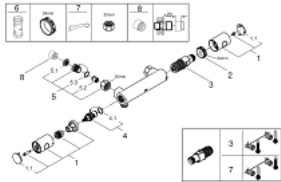

34 332 000 GROHTHERM 1000 COSMOPOLITAN THERMOSTATIC SHOWER MIXER 1/2"

PRODUCT DESCRIPTION

- Colour: chrome
- wall mounted
- GROHE LongLife finish
- GROHE SafeStop safety button at 38°C
- GROHE SafeStop Plus optional temperature limiter at 43°C included
- GROHE TurboStat - compact cartridge with wax thermoelement
- integrated mixed water shut off
- volume handle with GROHE EcoButton (economy button with individually adjustable economy stop)
- Carbodur ceramic headpart 1/2", 180°
- shower bottom outlet 1/2"
- built-in non return valves
- dirt strainers
- protected against backflow
- without connection unions
- GROHE EcoJoy - Less water, perfect flow

34 332 000 GROHTHERM 1000 COSMOPOLITAN THERMOSTATIC SHOWER MIXER 1/2"

SPARE PARTS, 2月 2016 – now

- 1: Metal handle 1/2" (Spare part-nr. 47984000)
- 1.1: Cover cap (Spare part-nr. 6458500M)
- 2: Fitting ring (Spare part-nr. 47743000)
- 3: Thermostatic compact cartridge 1/2" (Spare part-nr. 47439000)
- 4: Ceramic headpart 1/2" (Spare part-nr. 45346000)
- 4.1: O-ring $\varnothing 18.2 \times \varnothing 1.7$ (Spare part-nr. 0392400M)
- 5: Non-return valve (Spare part-nr. 47189000)
- 5.1: Dirt strainer (Spare part-nr. 0726400M)
- 5.2: Non-return valve (Spare part-nr. 08565000)
- 5.3: O-ring $\varnothing 17 \times \varnothing 2$ (Spare part-nr. 0305500M)
- 6: Socket spanner (Spare part-nr. 19332000)*
- 7: Special spanner (Spare part-nr. 19377000)*
- 8: Extension 3/4", 20 mm (Spare part-nr. 0713000M)*