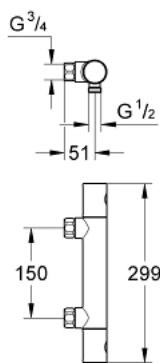

34 332 000 GROHTHERM 1000 COSMOPOLITAN THERMOSTATIC SHOWER MIXER 1/2"

PRODUCT DESCRIPTION

- Colour: chrome
- wall mounted
- GROHE LongLife finish
- GROHE SafeStop safety button at 38°C
- GROHE SafeStop Plus optional temperature limiter at 43°C included
- GROHE TurboStat - compact cartridge with wax thermoelement
- integrated mixed water shut off
- volume handle with FlowControl Button (button with individually adjustable stop)
- Carbodur ceramic headpart 1/2", 180°
- shower bottom outlet 1/2"
- built-in non return valves
- dirt strainers
- protected against backflow
- without connection unions
- GROHE EcoJoy - Less water, perfect flow

34 332 000 GROHTHERM 1000 COSMOPOLITAN THERMOSTATIC SHOWER MIXER 1/2"

SPARE PARTS, 2月 2016 – now

- 1: Metal handle 1/2" (Spare part-nr. 47984000)
- 1.1: Cover cap (Spare part-nr. 6458500M)
- 2: Fitting ring (Spare part-nr. 47743000)
- 3: Thermostatic compact cartridge 1/2" (Spare part-nr. 47439000)
- 4: Ceramic headpart 1/2" (Spare part-nr. 45346000)
- 4.1: O-ring $\varnothing 18.2 \times \varnothing 1.7$ (Spare part-nr. 0392400M)
- 5: Non-return valve (Spare part-nr. 47189000)
- 5.1: Dirt strainer (Spare part-nr. 0726400M)
- 5.2: Non-return valve (Spare part-nr. 08565000)
- 5.3: O-ring $\varnothing 17 \times \varnothing 2$ (Spare part-nr. 0305500M)
- 6: Socket spanner (Spare part-nr. 19332000)*
- 7: Special spanner (Spare part-nr. 19377000)*
- 8: Extension 3/4", 20 mm (Spare part-nr. 0713000M)*