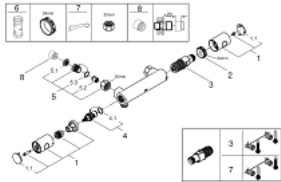

34 332 000 GROHTHERM 1000 COSMOPOLITAN THERMOSTATIC SHOWER MIXER 1/2"

PRODUCT DESCRIPTION

- Colour: chrome
- wall mounted
- GROHE LongLife finish
- GROHE SafeStop safety button at 38°C
- GROHE SafeStop Plus optional temperature limiter at 43°C included
- GROHE TurboStat - compact cartridge with wax thermoelement
- integrated mixed water shut off
- volume handle with FlowControl Button (button with individually adjustable stop)
- Carbodur ceramic headpart 1/2", 180°
- shower bottom outlet 1/2"
- built-in non return valves
- dirt strainers
- protected against backflow
- without connection unions
- GROHE EcoJoy - Less water, perfect flow

34 332 000 GROHTHERM 1000 COSMOPOLITAN THERMOSTATIC SHOWER MIXER 1/2"

SPARE PARTS, 2月 2016 – now

- 1: Metal handle 1/2" (Spare part-nr. 47984000)
- 1.1: Cover cap (Spare part-nr. 6458500M)
- 2: Fitting ring (Spare part-nr. 47743000)
- 3: Thermostatic compact cartridge 1/2" (Spare part-nr. 47439000)
- 4: Ceramic headpart 1/2" (Spare part-nr. 45346000)
- 4.1: O-ring $\varnothing 18.2 \times \varnothing 1.7$ (Spare part-nr. 0392400M)
- 5: Non-return valve (Spare part-nr. 47189000)
- 5.1: Dirt strainer (Spare part-nr. 0726400M)
- 5.2: Non-return valve (Spare part-nr. 08565000)
- 5.3: O-ring $\varnothing 17 \times \varnothing 2$ (Spare part-nr. 0305500M)
- 6: Socket spanner (Spare part-nr. 19332000)*
- 7: Special spanner (Spare part-nr. 19377000)*
- 8: Extension 3/4", 20 mm (Spare part-nr. 0713000M)*