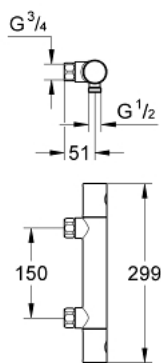

34 332 000 GROHTHERM 1000 COSMOPOLITAN THERMOSTATIC SHOWER MIXER 1/2"

PRODUCT DESCRIPTION

- Colour: chrome
- wall mounted
- GROHE LongLife finish
- GROHE SafeStop safety button at 38°C
- GROHE SafeStop Plus optional temperature limiter at 43°C included
- GROHE TurboStat - compact cartridge with wax thermoelement
- integrated mixed water shut off
- volume handle with GROHE EcoButton (economy button with individually adjustable economy stop)
- Carbodur ceramic headpart 1/2", 180°
- shower bottom outlet 1/2"
- built-in non return valves
- dirt strainers
- protected against backflow
- without connection unions
- GROHE EcoJoy - Less water, perfect flow

34 332 000 GROHTHERM 1000 COSMOPOLITAN THERMOSTATIC SHOWER MIXER 1/2"

SPARE PARTS, 2月 2016 – now

- 1: Metal handle 1/2" (Spare part-nr. 47984000)
- 1.1: Cover cap (Spare part-nr. 6458500M)
- 2: Fitting ring (Spare part-nr. 47743000)
- 3: Thermostatic compact cartridge 1/2" (Spare part-nr. 47439000)
- 4: Ceramic headpart 1/2" (Spare part-nr. 45346000)
- 4.1: O-ring $\varnothing 18.2 \times \varnothing 1.7$ (Spare part-nr. 0392400M)
- 5: Non-return valve (Spare part-nr. 47189000)
- 5.1: Dirt strainer (Spare part-nr. 0726400M)
- 5.2: Non-return valve (Spare part-nr. 08565000)
- 5.3: O-ring $\varnothing 17 \times \varnothing 2$ (Spare part-nr. 0305500M)
- 6: Socket spanner (Spare part-nr. 19332000)*
- 7: Special spanner (Spare part-nr. 19377000)*
- 8: Extension 3/4", 20 mm (Spare part-nr. 0713000M)*