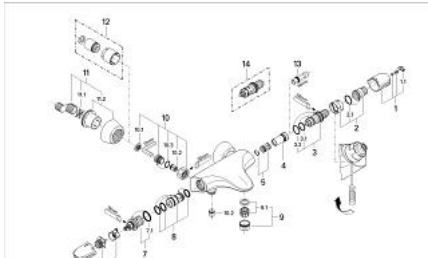

34 367 000 GROHTHERM 3000 THERMOSTAT BATH/SHOWER MIXER

PRODUCT DESCRIPTION

- Colour: chrome
- wall mounted
- wax thermo-element
- Aquadimmer with multiple function
- - flow control
- - diverter: bath/shower
- ceramic discs
- mousseur
- temperature scale handle with SafeStop at 38°C
- shower outlet below 1/2"
- built-in non return valves
- dirt strainers
- covered S-unions
- Protected against backflow
- without shower set
- GROHE LongLife finish

34 367 000 GROHTHERM 3000 THERMOSTAT BATH/SHOWER MIXER

SPARE PARTS, January 1995 – now

- 1: Scale handle (Spare part-nr. 474401P0)
- 1.1: Cap (Spare part-nr. 02490P0M)
- 2: Stop ring + regulating nut (Spare part-nr. 47167000)
- 2.1: O-ring $\varnothing 24 \times \varnothing 2$ (Spare part-nr. 0119600M)
- 3: Thermo-element 1/2" (Spare part-nr. 47450000)
- 3.1: O-ring $\varnothing 21 \times \varnothing 2$ (Spare part-nr. 0599900M)
- 3.2: O-ring $\varnothing 24 \times \varnothing 2$ (Spare part-nr. 0119600M)
- 4: Seat for thermostat (Spare part-nr. 47399000)
- 5: Sound absorber (Spare part-nr. 47398000)
- 6: Handle for shut-off valve (Spare part-nr. 473751P0)
- 6.1: Cap (Spare part-nr. 02490P0M)
- 7: Aquadimmer (Spare part-nr. 47364000)
- 7.1: Seat washer (Spare part-nr. 0305600M)
- 8: Water flow (Spare part-nr. 47376000)
- 9: Mousseur (Spare part-nr. 13927000)
- 9.1: Repl.kit f.aerator M28x1 (Spare part-nr. 45029000)
- 10: Non-return valve (Spare part-nr. 47189000)
- 10.1: Dirt Strainer (Spare part-nr. 0726400M)
- 10.2: Non-return valve (Spare part-nr. 08565000)
- 10.3: O-ring $\varnothing 17 \times \varnothing 2$ (Spare part-nr. 0305500M)
- 11: S-union (Spare part-nr. 12058000)
- 11.1: Ball seal dia. 9x6.8 mm (Spare part-nr. 0138600M)
- 11.2: Covering escutcheon (Spare part-nr. 45545000)
- 12: Extension set 1/2", 30 mm (Spare part-nr. 46238000)*
- 13: Socket spanner (Spare part-nr. 19070000)*
- 14: Thermo-element 1/2" (Spare part-nr. 47282000)*