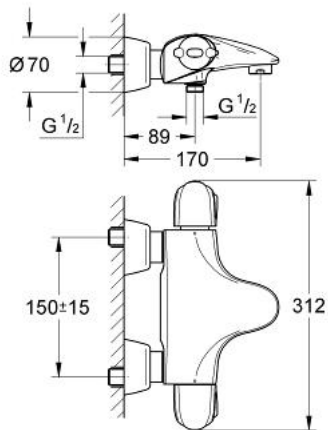

34 367 000 GROHTHERM 3000 THERMOSTAT BATH/SHOWER MIXER

PRODUCT DESCRIPTION

- Colour: chrome
- wall mounted
- wax thermo-element
- Aquadimmer with multiple function
- - flow control
- - diverter: bath/shower
- ceramic discs
- mousseur
- temperature scale handle with SafeStop at 38°C
- shower outlet below 1/2"
- built-in non return valves
- dirt strainers
- covered S-unions
- Protected against backflow
- without shower set
- GROHE LongLife finish

34 367 000 GROHTHERM 3000 THERMOSTAT BATH/SHOWER MIXER

SPARE PARTS, January 1995 – now

- 1: Scale handle (Spare part-nr. 474401P0)
- 1.1: Cap (Spare part-nr. 02490P0M)
- 2: Stop ring + regulating nut (Spare part-nr. 47167000)
- 2.1: O-ring $\varnothing 24 \times \varnothing 2$ (Spare part-nr. 0119600M)
- 3: Thermo-element 1/2" (Spare part-nr. 47450000)
- 3.1: O-ring $\varnothing 21 \times \varnothing 2$ (Spare part-nr. 0599900M)
- 3.2: O-ring $\varnothing 24 \times \varnothing 2$ (Spare part-nr. 0119600M)
- 4: Seat for thermostat (Spare part-nr. 47399000)
- 5: Sound absorber (Spare part-nr. 47398000)
- 6: Handle for shut-off valve (Spare part-nr. 473751P0)
- 6.1: Cap (Spare part-nr. 02490P0M)
- 7: Aquadimmer (Spare part-nr. 47364000)
- 7.1: Seat washer (Spare part-nr. 0305600M)
- 8: Water flow (Spare part-nr. 47376000)
- 9: Mousseur (Spare part-nr. 13927000)
- 9.1: Repl.kit f.aerator M28x1 (Spare part-nr. 45029000)
- 10: Non-return valve (Spare part-nr. 47189000)
- 10.1: Dirt Strainer (Spare part-nr. 0726400M)
- 10.2: Non-return valve (Spare part-nr. 08565000)
- 10.3: O-ring $\varnothing 17 \times \varnothing 2$ (Spare part-nr. 0305500M)
- 11: S-union (Spare part-nr. 12058000)
- 11.1: Ball seal dia. 9x6.8 mm (Spare part-nr. 0138600M)
- 11.2: Covering escutcheon (Spare part-nr. 45545000)
- 12: Extension set 1/2", 30 mm (Spare part-nr. 46238000)*
- 13: Socket spanner (Spare part-nr. 19070000)*
- 14: Thermo-element 1/2" (Spare part-nr. 47282000)*