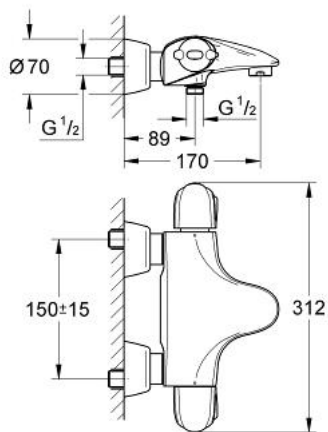

34 367 000 **GROHTHERM 3000 THERMOSTATIC BATH MIXER 1/2"**

PRODUCT DESCRIPTION

- Colour: chrome
- wall mounted
- wax thermoelement
- Aquadimmer with multiple function
- flow control
- diverter: bath/shower
- ceramic discs
- mousseur
- temperature scale handle with GROHE SafeStop at 38°C
- shower bottom outlet 1/2"
- built-in non return valves
- dirt strainers
- covered S-unions
- protected against backflow
- without shower set
- GROHE LongLife finish

34 367 000 GROHTHERM 3000 THERMOSTATIC BATH MIXER 1/2"

SPARE PARTS, 1月 1995 – now

- 1: Temperature scale handle (Spare part-nr. 47440IP0)
- 1.1: Cover cap (Spare part-nr. 02490P0M)
- 2: Stop ring + regulating nut (Spare part-nr. 47167000)
- 2.1: Sealing washer $\varnothing 24 \times \varnothing 2$ (Spare part-nr. 0119600M)
- 3: Thermo-element 1/2" (Spare part-nr. 47450000)
- 3.1: Sealing washer $\varnothing 21 \times \varnothing 2$ (Spare part-nr. 0599900M)
- 3.2: Sealing washer $\varnothing 24 \times \varnothing 2$ (Spare part-nr. 0119600M)
- 4: Seat for thermostat (Spare part-nr. 47399000)
- 5: Buffer (Spare part-nr. 47398000)
- 6: Handle for shut-off valve (Spare part-nr. 47375IP0)
- 6.1: Cover cap (Spare part-nr. 02490P0M)
- 7: Aquadimmer (Spare part-nr. 47364000)
- 7.1: Sealing washer (Spare part-nr. 0305600M)
- 8: Water flow (Spare part-nr. 47376000)
- 9: Mousseur (Spare part-nr. 13927000)
- 9.1: Replacement flow control M28x1 (Spare part-nr. 45029000)
- 10: Non-return valve (Spare part-nr. 47189000)
- 10.1: Dirt strainer (Spare part-nr. 0726400M)
- 10.2: Non-return valve (Spare part-nr. 08565000)
- 10.3: O-ring $\varnothing 17 \times \varnothing 2$ (Spare part-nr. 0305500M)
- 11: S-union (Spare part-nr. 12058000)
- 11.1: Seal (Spare part-nr. 0138600M)
- 11.2: Covering escutcheon (Spare part-nr. 45545000)
- 12: Extension set, 30 mm (Spare part-nr. 46238000)*
- 13: Socket spanner (Spare part-nr. 19070000)*
- 14: Thermo-element 1/2 for reverse waterways (Spare part-nr. 47282000)*