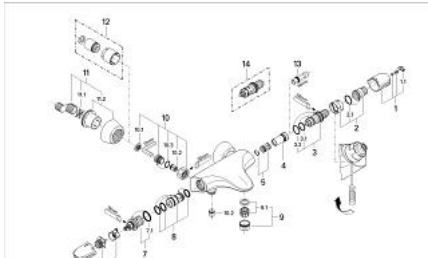

34 367 000 **GROHTHERM 3000 THERMOSTATIC BATH MIXER 1/2"**

PRODUCT DESCRIPTION

- Colour: chrome
- wall mounted
- wax thermoelement
- Aquadimmer with multiple function
- flow control
- diverter: bath/shower
- ceramic discs
- mousseur
- temperature scale handle with GROHE SafeStop at 38°C
- shower bottom outlet 1/2"
- built-in non return valves
- dirt strainers
- covered S-unions
- protected against backflow
- without shower set
- GROHE LongLife finish

34 367 000 GROHTHERM 3000 THERMOSTATIC BATH MIXER 1/2"

SPARE PARTS, 1月 1995 – now

- 1: Temperature scale handle (Spare part-nr. 47440IP0)
- 1.1: Cover cap (Spare part-nr. 02490P0M)
- 2: Stop ring + regulating nut (Spare part-nr. 47167000)
- 2.1: Sealing washer $\varnothing 24 \times \varnothing 2$ (Spare part-nr. 0119600M)
- 3: Thermo-element 1/2" (Spare part-nr. 47450000)
- 3.1: Sealing washer $\varnothing 21 \times \varnothing 2$ (Spare part-nr. 0599900M)
- 3.2: Sealing washer $\varnothing 24 \times \varnothing 2$ (Spare part-nr. 0119600M)
- 4: Seat for thermostat (Spare part-nr. 47399000)
- 5: Buffer (Spare part-nr. 47398000)
- 6: Handle for shut-off valve (Spare part-nr. 47375IP0)
- 6.1: Cover cap (Spare part-nr. 02490P0M)
- 7: Aquadimmer (Spare part-nr. 47364000)
- 7.1: Sealing washer (Spare part-nr. 0305600M)
- 8: Water flow (Spare part-nr. 47376000)
- 9: Mousseur (Spare part-nr. 13927000)
- 9.1: Replacement flow control M28x1 (Spare part-nr. 45029000)
- 10: Non-return valve (Spare part-nr. 47189000)
- 10.1: Dirt strainer (Spare part-nr. 0726400M)
- 10.2: Non-return valve (Spare part-nr. 08565000)
- 10.3: O-ring $\varnothing 17 \times \varnothing 2$ (Spare part-nr. 0305500M)
- 11: S-union (Spare part-nr. 12058000)
- 11.1: Seal (Spare part-nr. 0138600M)
- 11.2: Covering escutcheon (Spare part-nr. 45545000)
- 12: Extension set, 30 mm (Spare part-nr. 46238000)*
- 13: Socket spanner (Spare part-nr. 19070000)*
- 14: Thermo-element 1/2 for reverse waterways (Spare part-nr. 47282000)*