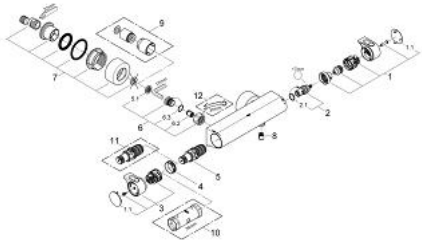

34 446 001 GROHTHERM 2000 THERMOSTAT SHOWER MIXER

PRODUCT DESCRIPTION

- Colour: chrome
- wall mounted
- 100% GROHE CoolTouch consisting of safety housing + S-unions with CoolTouch escutcheons
- GROHE LongLife finish
- GROHE Aqua Paddles, ergonomically shaped handles
- GROHE SafeStop - safety button at 38°C
- pre-installed GROHE SafeStop Plus
- GROHE TurboStat - compact cartridge with wax thermoelement
- integrated mixed water shut off
- volume handle with FlowControl Button (button with individually adjustable stop)
- ceramic headpart 1/2", 180°
- shower outlet below 1/2"
- built-in non return valves
- dirt strainers
- Protected against backflow
- covered S-unions, CoolTouch escutcheons with wall sealing
- optional upgrade: GROHE EasyReach shower tray (18 608 001)
- integrated flow limiter 14 l/min in the shower outlet

34 446 001 GROHTHERM 2000 THERMOSTAT SHOWER MIXER

SPARE PARTS, February 2012 – now

1: Shut-off handle Aqua Paddle (Spare part-nr. 47916000)

1.1: Cap (Spare part-nr. 4788300M)

2: Ceramic headpart, 1/2" (Spare part-nr. 45346000)

2.1: O-ring $\varnothing 18.2 \times \varnothing 1.7$ (Spare part-nr. 0392400M)

3: Temperature control handle (Spare part-nr. 47926000)

4: Fitting ring (Spare part-nr. 47743000)

5: Thermostatic compact cartridge 1/2" (Spare part-nr. 47885000)

7: S-union (Spare part-nr. 12693000)

8: Non-return valve (Spare part-nr. 47886000)

9: Extension set 1/2", 30 mm (Spare part-nr. 46238000)*

10: Socket spanner (Spare part-nr. 19332000)*

11: GROHE TurboStat cartridge 1/2" (Spare part-nr. 47175000)*