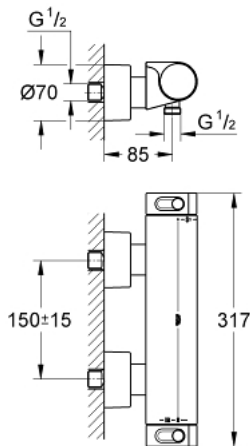

34 446 001 GROHTHERM 2000 THERMOSTAT SHOWER MIXER

PRODUCT DESCRIPTION

- Colour: chrome
- wall mounted
- 100% GROHE CoolTouch consisting of safety housing + S-unions with CoolTouch escutcheons
- GROHE LongLife finish
- GROHE Aqua Paddles, ergonomically shaped handles
- GROHE SafeStop - safety button at 38°C
- pre-installed GROHE SafeStop Plus
- GROHE TurboStat - compact cartridge with wax thermoelement
- integrated mixed water shut off
- volume handle with FlowControl Button (button with individually adjustable stop)
- ceramic headpart 1/2", 180°
- shower outlet below 1/2"
- built-in non return valves
- dirt strainers
- Protected against backflow
- covered S-unions, CoolTouch escutcheons with wall sealing
- optional upgrade: GROHE EasyReach shower tray (18 608 001)
- integrated flow limiter 14 l/min in the shower outlet

34 446 001 GROHTHERM 2000 THERMOSTAT SHOWER MIXER

SPARE PARTS, February 2012 – now

1: Shut-off handle Aqua Paddle (Spare part-nr. 47916000)

1.1: Cap (Spare part-nr. 4788300M)

2: Ceramic headpart, 1/2" (Spare part-nr. 45346000)

2.1: O-ring $\varnothing 18.2 \times \varnothing 1.7$ (Spare part-nr. 0392400M)

3: Temperature control handle (Spare part-nr. 47926000)

4: Fitting ring (Spare part-nr. 47743000)

5: Thermostatic compact cartridge 1/2" (Spare part-nr. 47885000)

7: S-union (Spare part-nr. 12693000)

8: Non-return valve (Spare part-nr. 47886000)

9: Extension set 1/2", 30 mm (Spare part-nr. 46238000)*

10: Socket spanner (Spare part-nr. 19332000)*

11: GROHE TurboStat cartridge 1/2" (Spare part-nr. 47175000)*