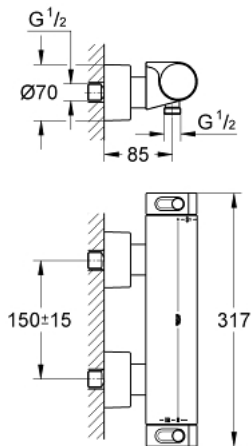

### PRODUCT DESCRIPTION

- Colour: chrome
- wall mounted
- 100% GROHE CoolTouch consisting of safety housing + S-unions with CoolTouch escutcheons
- GROHE LongLife finish
- GROHE Aqua Paddles, ergonomically shaped handles
- GROHE SafeStop - safety button at 38°C
- pre-installed GROHE SafeStop Plus
- GROHE TurboStat - compact cartridge with wax thermoelement
- integrated mixed water shut off
- volume handle with EcoButton (economy button with individually adjustable economy stop)
- ceramic headpart 1/2", 180°
- shower outlet below 1/2"
- built-in non return valves
- dirt strainers
- Protected against backflow
- covered S-unions, CoolTouch escutcheons with wall sealing
- optional upgrade: GROHE EasyReach shower tray (18 608 001)
- GROHE EcoJoy - less water, perfect flow
- integrated flow limiter 14 l/min in the shower outlet

### SPARE PARTS, February 2012 – now

1: Shut-off handle Aqua Paddle (Spare part-nr. 47916000)

1.1: Cap (Spare part-nr. 4788300M)

2: Ceramic headpart, 1/2" (Spare part-nr. 45346000)

2.1: O-ring  $\varnothing 18.2 \times \varnothing 1.7$  (Spare part-nr. 0392400M)

3: Temperature control handle (Spare part-nr. 47926000)

4: Fitting ring (Spare part-nr. 47743000)

5: Thermostatic compact cartridge 1/2" (Spare part-nr. 47885000)

6: Non-return valve (Spare part-nr. 47189000)

8: Non-return valve (Spare part-nr. 47886000)

9: Extension set 1/2", 30 mm (Spare part-nr. 46238000)\*

10: Socket spanner (Spare part-nr. 19332000)\*

11: GROHE TurboStat cartridge 1/2" (Spare part-nr. 47175000)\*