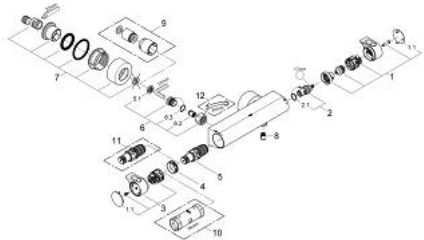

### PRODUCT DESCRIPTION

- Colour: chrome
- wall mounted
- 100% GROHE CoolTouch consisting of safety housing + S-unions with CoolTouch escutcheons
- GROHE LongLife finish
- GROHE Aqua Paddles, ergonomically shaped handles
- GROHE SafeStop - safety button at 38°C
- pre-installed GROHE SafeStop Plus
- GROHE TurboStat - compact cartridge with wax thermoelement
- integrated mixed water shut off
- volume handle with EcoButton (economy button with individually adjustable economy stop)
- ceramic headpart 1/2", 180°
- shower outlet below 1/2"
- built-in non return valves
- dirt strainers
- Protected against backflow
- covered S-unions, CoolTouch escutcheons with wall sealing
- optional upgrade: GROHE EasyReach shower tray (18 608 001)
- GROHE EcoJoy - less water, perfect flow
- integrated flow limiter 14 l/min in the shower outlet

### SPARE PARTS, February 2012 – now

1: Shut-off handle Aqua Paddle (Spare part-nr. 47916000)

1.1: Cap (Spare part-nr. 4788300M)

2: Ceramic headpart, 1/2" (Spare part-nr. 45346000)

2.1: O-ring  $\varnothing 18.2 \times \varnothing 1.7$  (Spare part-nr. 0392400M)

8: Non-return valve (Spare part-nr. 47886000)

9: Extension set 1/2", 30 mm (Spare part-nr. 46238000)\*

10: Socket spanner (Spare part-nr. 19332000)\*

11: GROHE TurboStat cartridge 1/2" (Spare part-nr. 47175000)\*

12: Special spanner (Spare part-nr. 19377000)\*

\* Optional accessories