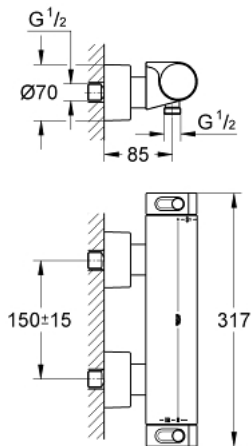

## 34 446 001 GROHTHERM 2000 THERMOSTATIC SHOWER MIXER 1/2"

### PRODUCT DESCRIPTION

- Colour: chrome
- wall mounted
- 100% GROHE CoolTouch consisting of safety housing + S-unions with CoolTouch escutcheons
- GROHE LongLife finish
- GROHE Aqua Paddles, ergonomically shaped handles
- GROHE SafeStop safety button at 38°C
- pre-installed GROHE SafeStop Plus
- GROHE TurboStat - compact cartridge with wax thermoelement
- integrated mixed water shut off
- volume handle with FlowControl Button (button with individually adjustable stop)
- Carbodur ceramic headpart 1/2", 180°
- shower bottom outlet 1/2"
- built-in non return valves
- dirt strainers
- protected against backflow
- covered S-unions, CoolTouch escutcheons with wall sealing
- optional upgrade: GROHE EasyReach shower tray (18 608 001)
- integrated flow limiter 14 l/min in the shower outlet

### SPARE PARTS, 2月 2012 – now

- 1: Shut-off handle Aqua Paddle (Spare part-nr. 47916000)
- 1.1: Cover cap (Spare part-nr. 4788300M)
- 2: Ceramic headpart 1/2" (Spare part-nr. 45346000)
- 2.1: O-ring  $\varnothing 18.2 \times \varnothing 1.7$  (Spare part-nr. 0392400M)
- 3: Temperature control handle (Spare part-nr. 47926000)
- 4: Fitting ring (Spare part-nr. 47743000)
- 5: Thermostatic compact cartridge 1/2" (Spare part-nr. 47885000)
- 6: Non-return valve (Spare part-nr. 47189000)
- 6.1: Dirt strainer (Spare part-nr. 0726400M)
- 6.2: Non-return valve (Spare part-nr. 08565000)
- 6.3: O-ring  $\varnothing 17 \times \varnothing 2$  (Spare part-nr. 0305500M)
- 7: S-union (Spare part-nr. 12693000)
- 8: Non-return valve (Spare part-nr. 47886000)
- 9: Extension set, 30 mm (Spare part-nr. 46238000)\*
- 10: Socket spanner (Spare part-nr. 19332000)\*
- 11: GROHE TurboStat cartridge 1/2" (Spare part-nr. 47175000)\*
- 12: Special spanner (Spare part-nr. 19377000)\*