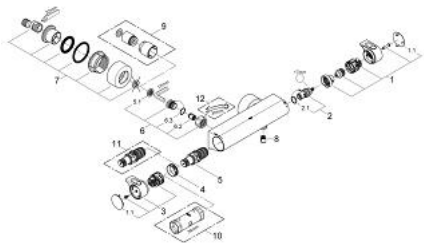

## 34 446 001 GROHTHERM 2000 THERMOSTATIC SHOWER MIXER 1/2"

### PRODUCT DESCRIPTION

- Colour: chrome
- wall mounted
- 100% GROHE CoolTouch consisting of safety housing + S-unions with CoolTouch escutcheons
- GROHE LongLife finish
- GROHE Aqua Paddles, ergonomically shaped handles
- GROHE SafeStop safety button at 38°C
- pre-installed GROHE SafeStop Plus
- GROHE TurboStat - compact cartridge with wax thermoelement
- integrated mixed water shut off
- volume handle with FlowControl Button (button with individually adjustable stop)
- Carbodur ceramic headpart 1/2", 180°
- shower bottom outlet 1/2"
- built-in non return valves
- dirt strainers
- protected against backflow
- covered S-unions, CoolTouch escutcheons with wall sealing
- optional upgrade: GROHE EasyReach shower tray (18 608 001)
- integrated flow limiter 14 l/min in the shower outlet

### SPARE PARTS, 2月 2012 – now

- 1: Shut-off handle Aqua Paddle (Spare part-nr. 47916000)
- 1.1: Cover cap (Spare part-nr. 4788300M)
- 2: Ceramic headpart 1/2" (Spare part-nr. 45346000)
- 2.1: O-ring  $\varnothing 18.2 \times \varnothing 1.7$  (Spare part-nr. 0392400M)
- 3: Temperature control handle (Spare part-nr. 47926000)
- 4: Fitting ring (Spare part-nr. 47743000)
- 5: Thermostatic compact cartridge 1/2" (Spare part-nr. 47885000)
- 6: Non-return valve (Spare part-nr. 47189000)
- 6.1: Dirt strainer (Spare part-nr. 0726400M)
- 6.2: Non-return valve (Spare part-nr. 08565000)
- 6.3: O-ring  $\varnothing 17 \times \varnothing 2$  (Spare part-nr. 0305500M)
- 7: S-union (Spare part-nr. 12693000)
- 8: Non-return valve (Spare part-nr. 47886000)
- 9: Extension set, 30 mm (Spare part-nr. 46238000)\*
- 10: Socket spanner (Spare part-nr. 19332000)\*
- 11: GROHE TurboStat cartridge 1/2" (Spare part-nr. 47175000)\*
- 12: Special spanner (Spare part-nr. 19377000)\*