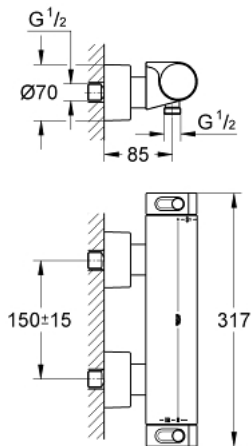

34 446 001 GROHTHERM 2000 THERMOSTATIC SHOWER MIXER 1/2"

PRODUCT DESCRIPTION

- Colour: chrome
- wall mounted
- 100% GROHE CoolTouch consisting of safety housing + S-unions with CoolTouch escutcheons
- GROHE LongLife finish
- GROHE Aqua Paddles, ergonomically shaped handles
- GROHE SafeStop safety button at 38°C
- pre-installed GROHE SafeStop Plus
- GROHE TurboStat - compact cartridge with wax thermoelement
- integrated mixed water shut off
- volume handle with GROHE EcoButton (economy button with individually adjustable economy stop)
- Carbodur ceramic headpart 1/2", 180°
- shower bottom outlet 1/2"
- built-in non return valves
- dirt strainers
- protected against backflow
- covered S-unions, CoolTouch escutcheons with wall sealing
- optional upgrade: GROHE EasyReach shower tray (18 608 001)
- integrated flow limiter 14 l/min in the shower outlet

34 446 001 GROHTHERM 2000 THERMOSTATIC SHOWER MIXER 1/2"

SPARE PARTS, 2月 2012 – now

- 1: Shut-off handle Aqua Paddle (Spare part-nr. 47916000)
- 1.1: Cover cap (Spare part-nr. 4788300M)
- 2: Ceramic headpart 1/2" (Spare part-nr. 45346000)
- 2.1: O-ring $\varnothing 18.2 \times \varnothing 1.7$ (Spare part-nr. 0392400M)
- 3: Temperature control handle (Spare part-nr. 47926000)
- 4: Fitting ring (Spare part-nr. 47743000)
- 5: Thermostatic compact cartridge 1/2" (Spare part-nr. 47885000)
- 6: Non-return valve (Spare part-nr. 47189000)
- 6.1: Dirt strainer (Spare part-nr. 0726400M)
- 6.2: Non-return valve (Spare part-nr. 08565000)
- 6.3: O-ring $\varnothing 17 \times \varnothing 2$ (Spare part-nr. 0305500M)
- 7: S-union (Spare part-nr. 12693000)
- 8: Non-return valve (Spare part-nr. 47886000)
- 9: Extension set, 30 mm (Spare part-nr. 46238000)*
- 10: Socket spanner (Spare part-nr. 19332000)*
- 11: GROHE TurboStat cartridge 1/2" (Spare part-nr. 47175000)*
- 12: Special spanner (Spare part-nr. 19377000)*