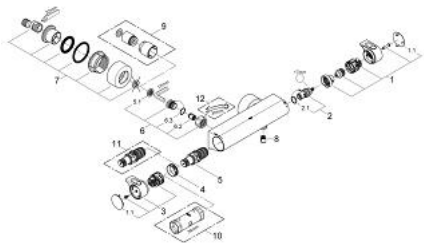

34 446 001 GROHTHERM 2000 THERMOSTATIC SHOWER MIXER 1/2"

PRODUCT DESCRIPTION

- Colour: chrome
- wall mounted
- 100% GROHE CoolTouch consisting of safety housing + S-unions with CoolTouch escutcheons
- GROHE LongLife finish
- GROHE Aqua Paddles, ergonomically shaped handles
- GROHE SafeStop safety button at 38°C
- pre-installed GROHE SafeStop Plus
- GROHE TurboStat - compact cartridge with wax thermoelement
- integrated mixed water shut off
- volume handle with GROHE EcoButton (economy button with individually adjustable economy stop)
- Carbodur ceramic headpart 1/2", 180°
- shower bottom outlet 1/2"
- built-in non return valves
- dirt strainers
- protected against backflow
- covered S-unions, CoolTouch escutcheons with wall sealing
- optional upgrade: GROHE EasyReach shower tray (18 608 001)
- integrated flow limiter 14 l/min in the shower outlet

34 446 001 GROHTHERM 2000 THERMOSTATIC SHOWER MIXER 1/2"

SPARE PARTS, 2月 2012 – now

- 1: Shut-off handle Aqua Paddle (Spare part-nr. 47916000)
- 1.1: Cover cap (Spare part-nr. 4788300M)
- 2: Ceramic headpart 1/2" (Spare part-nr. 45346000)
- 2.1: O-ring $\varnothing 18.2 \times \varnothing 1.7$ (Spare part-nr. 0392400M)
- 3: Temperature control handle (Spare part-nr. 47926000)
- 4: Fitting ring (Spare part-nr. 47743000)
- 5: Thermostatic compact cartridge 1/2" (Spare part-nr. 47885000)
- 6: Non-return valve (Spare part-nr. 47189000)
- 6.1: Dirt strainer (Spare part-nr. 0726400M)
- 6.2: Non-return valve (Spare part-nr. 08565000)
- 6.3: O-ring $\varnothing 17 \times \varnothing 2$ (Spare part-nr. 0305500M)
- 7: S-union (Spare part-nr. 12693000)
- 8: Non-return valve (Spare part-nr. 47886000)
- 9: Extension set, 30 mm (Spare part-nr. 46238000)*
- 10: Socket spanner (Spare part-nr. 19332000)*
- 11: GROHE TurboStat cartridge 1/2" (Spare part-nr. 47175000)*
- 12: Special spanner (Spare part-nr. 19377000)*