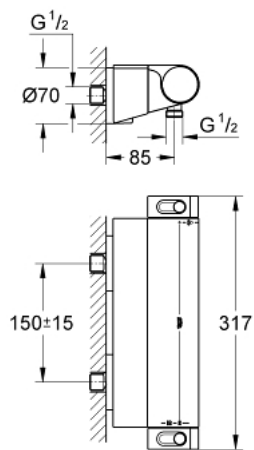

34 463 001 GROHTHERM 2000 THERMOSTAT SHOWER MIXER

PRODUCT DESCRIPTION

- Colour: chrome
- wall mounted
- GROHE CoolTouch safety housing
- GROHE LongLife finish
- GROHE Aqua Paddles, ergonomically shaped handles
- GROHE SafeStop - safety button at 38°C
- pre-installed GROHE SafeStop Plus
- GROHE TurboStat - compact cartridge with wax thermoelement
- integrated mixed water shut off
- volume handle with EcoButton (economy button with individually adjustable economy stop)
- ceramic headpart 1/2", 180°
- shower outlet below 1/2"
- integrated flow limiter 14 l/min in the shower outlet
- built-in non return valves
- dirt strainers
- Protected against backflow
- covered S-unions
- GROHE EasyReach shower tray
- removable for easy cleaning

34 463 001 GROHTHERM 2000 THERMOSTAT SHOWER MIXER

SPARE PARTS, February 2012 – now

- 1: Shut-off handle Aqua Paddle (Spare part-nr. 47916000)
- 1.1: Cap (Spare part-nr. 4788300M)
- 2: Ceramic headpart, 1/2" (Spare part-nr. 45346000)
- 2.1: O-ring $\varnothing 18.2 \times \varnothing 1.7$ (Spare part-nr. 0392400M)
- 3: Temperature control handle (Spare part-nr. 47926000)
- 4: Fitting ring (Spare part-nr. 47743000)
- 5: Thermostatic compact cartridge 1/2" (Spare part-nr. 47885000)
- 6: Non-return valve (Spare part-nr. 47189000)
- 6.1: Dirt Strainer (Spare part-nr. 0726400M)
- 6.2: Non-return valve (Spare part-nr. 08565000)
- 6.3: O-ring $\varnothing 17 \times \varnothing 2$ (Spare part-nr. 0305500M)
- 7: S-union (Spare part-nr. 12693000)
- 8: Non-return valve (Spare part-nr. 47886000)
- 9: GROHE EasyReach shower tray (Spare part-nr. 18608001)
- 10: Extension set 1/2", 30 mm (Spare part-nr. 46238000)*
- 11: Socket spanner (Spare part-nr. 19332000)*
- 12: GROHE TurboStat cartridge 1/2" (Spare part-nr. 47175000)*
- 13: Special spanner (Spare part-nr. 19377000)*