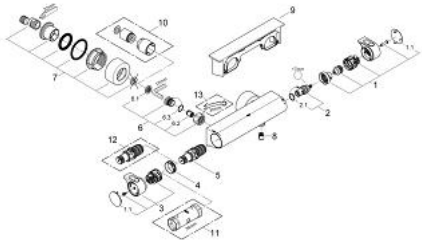

34 463 001 GROHTHERM 2000 THERMOSTAT SHOWER MIXER

PRODUCT DESCRIPTION

- Colour: chrome
- wall mounted
- GROHE CoolTouch safety housing
- GROHE LongLife finish
- GROHE Aqua Paddles, ergonomically shaped handles
- GROHE SafeStop - safety button at 38°C
- pre-installed GROHE SafeStop Plus
- GROHE TurboStat - compact cartridge with wax thermoelement
- integrated mixed water shut off
- volume handle with EcoButton (economy button with individually adjustable economy stop)
- ceramic headpart 1/2", 180°
- shower outlet below 1/2"
- integrated flow limiter 14 l/min in the shower outlet
- built-in non return valves
- dirt strainers
- Protected against backflow
- covered S-unions
- GROHE EasyReach shower tray
- removable for easy cleaning

34 463 001 GROHTHERM 2000 THERMOSTAT SHOWER MIXER

SPARE PARTS, February 2012 – now

- 1: Shut-off handle Aqua Paddle (Spare part-nr. 47916000)
- 1.1: Cap (Spare part-nr. 4788300M)
- 2: Ceramic headpart, 1/2" (Spare part-nr. 45346000)
- 2.1: O-ring $\varnothing 18.2 \times \varnothing 1.7$ (Spare part-nr. 0392400M)
- 3: Temperature control handle (Spare part-nr. 47926000)
- 4: Fitting ring (Spare part-nr. 47743000)
- 5: Thermostatic compact cartridge 1/2" (Spare part-nr. 47885000)
- 6: Non-return valve (Spare part-nr. 47189000)
- 6.1: Dirt Strainer (Spare part-nr. 0726400M)
- 6.2: Non-return valve (Spare part-nr. 08565000)
- 6.3: O-ring $\varnothing 17 \times \varnothing 2$ (Spare part-nr. 0305500M)
- 7: S-union (Spare part-nr. 12693000)
- 8: Non-return valve (Spare part-nr. 47886000)
- 9: GROHE EasyReach shower tray (Spare part-nr. 18608001)
- 10: Extension set 1/2", 30 mm (Spare part-nr. 46238000)*
- 11: Socket spanner (Spare part-nr. 19332000)*
- 12: GROHE TurboStat cartridge 1/2" (Spare part-nr. 47175000)*
- 13: Special spanner (Spare part-nr. 19377000)*