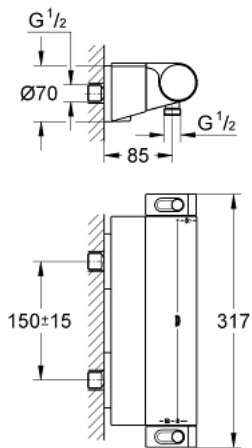

34 463 001 GROHTHERM 2000 THERMOSTAT SHOWER MIXER

PRODUCT DESCRIPTION

- Colour: chrome
- wall mounted
- GROHE CoolTouch safety housing
- GROHE LongLife finish
- GROHE Aqua Paddles, ergonomically shaped handles
- GROHE SafeStop - safety button at 38°C
- pre-installed GROHE SafeStop Plus
- GROHE TurboStat - compact cartridge with wax thermoelement
- integrated mixed water shut off
- volume handle with FlowControl Button (button with individually adjustable stop)
- ceramic headpart 1/2", 180°
- shower outlet below 1/2"
- integrated flow limiter 14 l/min in the shower outlet
- built-in non return valves
- dirt strainers
- Protected against backflow
- covered S-unions
- GROHE EasyReach shower tray
- removable for easy cleaning

34 463 001 GROHTHERM 2000 THERMOSTAT SHOWER MIXER

SPARE PARTS, February 2012 – now

1: Shut-off handle Aqua Paddle (Spare part-nr. 47916000)

1.1: Cap (Spare part-nr. 4788300M)

2: Ceramic headpart, 1/2" (Spare part-nr. 45346000)

2.1: O-ring $\varnothing 18.2 \times \varnothing 1.7$ (Spare part-nr. 0392400M)

3: Temperature control handle (Spare part-nr. 47926000)

4: Fitting ring (Spare part-nr. 47743000)

5: Thermostatic compact cartridge 1/2" (Spare part-nr. 47885000)

7: S-union (Spare part-nr. 12693000)

8: Non-return valve (Spare part-nr. 47886000)

9: GROHE EasyReach shower tray (Spare part-nr. 18608001)

10: Extension set 1/2", 30 mm (Spare part-nr. 46238000)*

11: Socket spanner (Spare part-nr. 19332000)*