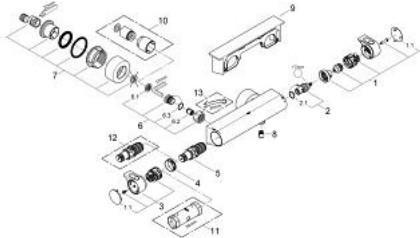

34 463 001 GROHTHERM 2000 THERMOSTAT SHOWER MIXER

PRODUCT DESCRIPTION

- Colour: chrome
- wall mounted
- GROHE CoolTouch safety housing
- GROHE LongLife finish
- GROHE Aqua Paddles, ergonomically shaped handles
- GROHE SafeStop - safety button at 38°C
- pre-installed GROHE SafeStop Plus
- GROHE TurboStat - compact cartridge with wax thermoelement
- integrated mixed water shut off
- volume handle with FlowControl Button (button with individually adjustable stop)
- ceramic headpart 1/2", 180°
- shower outlet below 1/2"
- integrated flow limiter 14 l/min in the shower outlet
- built-in non return valves
- dirt strainers
- Protected against backflow
- covered S-unions
- GROHE EasyReach shower tray
- removable for easy cleaning

34 463 001 GROHTHERM 2000 THERMOSTAT SHOWER MIXER

SPARE PARTS, February 2012 – now

1: Shut-off handle Aqua Paddle (Spare part-nr. 47916000)

1.1: Cap (Spare part-nr. 4788300M)

2: Ceramic headpart, 1/2" (Spare part-nr. 45346000)

2.1: O-ring $\varnothing 18.2 \times \varnothing 1.7$ (Spare part-nr. 0392400M)

3: Temperature control handle (Spare part-nr. 47926000)

4: Fitting ring (Spare part-nr. 47743000)

5: Thermostatic compact cartridge 1/2" (Spare part-nr. 47885000)

7: S-union (Spare part-nr. 12693000)

8: Non-return valve (Spare part-nr. 47886000)

9: GROHE EasyReach shower tray (Spare part-nr. 18608001)

10: Extension set 1/2", 30 mm (Spare part-nr. 46238000)*

11: Socket spanner (Spare part-nr. 19332000)*