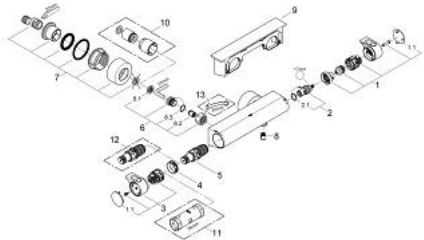

34 463 001 GROHTHERM 2000 THERMOSTATIC SHOWER MIXER 1/2"

PRODUCT DESCRIPTION

- Colour: chrome
- wall mounted
- GROHE CoolTouch safety housing
- GROHE LongLife finish
- GROHE Aqua Paddles, ergonomically shaped handles
- GROHE SafeStop safety button at 38°C
- pre-installed GROHE SafeStop Plus
- GROHE TurboStat - compact cartridge with wax thermoelement
- integrated mixed water shut off
- volume handle with GROHE EcoButton (economy button with individually adjustable economy stop)
- Carbodur ceramic headpart 1/2", 180°
- shower bottom outlet 1/2"
- integrated flow limiter 14 l/min in the shower outlet
- built-in non return valves
- dirt strainers
- protected against backflow
- covered S-unions
- GROHE EasyReach shower tray
- removable for easy cleaning

34 463 001 GROHTHERM 2000 THERMOSTATIC SHOWER MIXER 1/2"

SPARE PARTS, 2月 2012 – now

- 1: Shut-off handle Aqua Paddle (Spare part-nr. 47916000)
- 1.1: Cover cap (Spare part-nr. 4788300M)
- 2: Ceramic headpart 1/2" (Spare part-nr. 45346000)
- 2.1: O-ring $\varnothing 18.2 \times \varnothing 1.7$ (Spare part-nr. 0392400M)
- 3: Temperature control handle (Spare part-nr. 47926000)
- 4: Fitting ring (Spare part-nr. 47743000)
- 5: Thermostatic compact cartridge 1/2" (Spare part-nr. 47885000)
- 6: Non-return valve (Spare part-nr. 47189000)
- 6.1: Dirt strainer (Spare part-nr. 0726400M)
- 6.2: Non-return valve (Spare part-nr. 08565000)
- 6.3: O-ring $\varnothing 17 \times \varnothing 2$ (Spare part-nr. 0305500M)
- 7: S-union (Spare part-nr. 12693000)
- 8: Non-return valve (Spare part-nr. 47886000)
- 9: GROHE EasyReach shower tray (Spare part-nr. 18608001)
- 10: Extension set, 30 mm (Spare part-nr. 46238000)*
- 11: Socket spanner (Spare part-nr. 19332000)*
- 12: GROHE TurboStat cartridge 1/2" (Spare part-nr. 47175000)*
- 13: Special spanner (Spare part-nr. 19377000)*