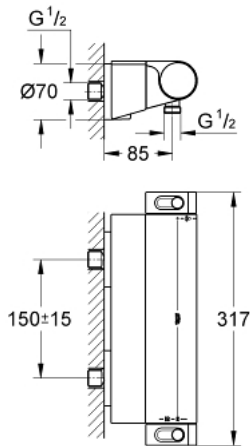

34 463 001 GROHTHERM 2000 THERMOSTATIC SHOWER MIXER 1/2"

PRODUCT DESCRIPTION

- Colour: chrome
- wall mounted
- GROHE CoolTouch safety housing
- GROHE LongLife finish
- GROHE Aqua Paddles, ergonomically shaped handles
- GROHE SafeStop safety button at 38°C
- pre-installed GROHE SafeStop Plus
- GROHE TurboStat - compact cartridge with wax thermoelement
- integrated mixed water shut off
- volume handle with GROHE EcoButton (economy button with individually adjustable economy stop)
- Carbodur ceramic headpart 1/2", 180°
- shower bottom outlet 1/2"
- integrated flow limiter 14 l/min in the shower outlet
- built-in non return valves
- dirt strainers
- protected against backflow
- covered S-unions
- GROHE EasyReach shower tray
- removable for easy cleaning

34 463 001 GROHTHERM 2000 THERMOSTATIC SHOWER MIXER 1/2"

SPARE PARTS, 2月 2012 – now

- 1: Shut-off handle Aqua Paddle (Spare part-nr. 47916000)
- 1.1: Cover cap (Spare part-nr. 4788300M)
- 2: Ceramic headpart 1/2" (Spare part-nr. 45346000)
- 2.1: O-ring $\varnothing 18.2 \times \varnothing 1.7$ (Spare part-nr. 0392400M)
- 3: Temperature control handle (Spare part-nr. 47926000)
- 4: Fitting ring (Spare part-nr. 47743000)
- 5: Thermostatic compact cartridge 1/2" (Spare part-nr. 47885000)
- 6: Non-return valve (Spare part-nr. 47189000)
- 6.1: Dirt strainer (Spare part-nr. 0726400M)
- 6.2: Non-return valve (Spare part-nr. 08565000)
- 6.3: O-ring $\varnothing 17 \times \varnothing 2$ (Spare part-nr. 0305500M)
- 7: S-union (Spare part-nr. 12693000)
- 8: Non-return valve (Spare part-nr. 47886000)
- 9: GROHE EasyReach shower tray (Spare part-nr. 18608001)
- 10: Extension set, 30 mm (Spare part-nr. 46238000)*
- 11: Socket spanner (Spare part-nr. 19332000)*
- 12: GROHE TurboStat cartridge 1/2" (Spare part-nr. 47175000)*
- 13: Special spanner (Spare part-nr. 19377000)*