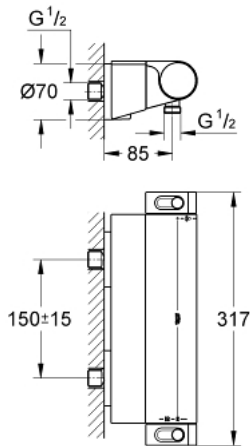

34 463 001 GROHTHERM 2000 THERMOSTATIC SHOWER MIXER 1/2"

PRODUCT DESCRIPTION

- Colour: chrome
- wall mounted
- GROHE CoolTouch safety housing
- GROHE LongLife finish
- GROHE Aqua Paddles, ergonomically shaped handles
- GROHE SafeStop safety button at 38°C
- pre-installed GROHE SafeStop Plus
- GROHE TurboStat - compact cartridge with wax thermoelement
- integrated mixed water shut off
- volume handle with FlowControl Button (button with individually adjustable stop)
- Carbodur ceramic headpart 1/2", 180°
- shower bottom outlet 1/2"
- integrated flow limiter 14 l/min in the shower outlet
- built-in non return valves
- dirt strainers
- protected against backflow
- covered S-unions
- GROHE EasyReach shower tray
- removable for easy cleaning

34 463 001 GROHTHERM 2000 THERMOSTATIC SHOWER MIXER 1/2"

SPARE PARTS, 2月 2012 – now

- 1: Shut-off handle Aqua Paddle (Spare part-nr. 47916000)
- 1.1: Cover cap (Spare part-nr. 4788300M)
- 2: Ceramic headpart 1/2" (Spare part-nr. 45346000)
- 2.1: O-ring $\varnothing 18.2 \times \varnothing 1.7$ (Spare part-nr. 0392400M)
- 3: Temperature control handle (Spare part-nr. 47926000)
- 4: Fitting ring (Spare part-nr. 47743000)
- 5: Thermostatic compact cartridge 1/2" (Spare part-nr. 47885000)
- 6: Non-return valve (Spare part-nr. 47189000)
- 6.1: Dirt strainer (Spare part-nr. 0726400M)
- 6.2: Non-return valve (Spare part-nr. 08565000)
- 6.3: O-ring $\varnothing 17 \times \varnothing 2$ (Spare part-nr. 0305500M)
- 7: S-union (Spare part-nr. 12693000)
- 8: Non-return valve (Spare part-nr. 47886000)
- 9: GROHE EasyReach shower tray (Spare part-nr. 18608001)
- 10: Extension set, 30 mm (Spare part-nr. 46238000)*
- 11: Socket spanner (Spare part-nr. 19332000)*
- 12: GROHE TurboStat cartridge 1/2" (Spare part-nr. 47175000)*
- 13: Special spanner (Spare part-nr. 19377000)*