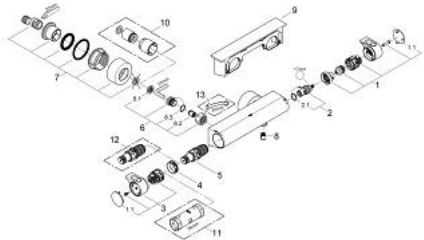

34 463 001 GROHTHERM 2000 THERMOSTATIC SHOWER MIXER 1/2"

PRODUCT DESCRIPTION

- Colour: chrome
- wall mounted
- GROHE CoolTouch safety housing
- GROHE LongLife finish
- GROHE Aqua Paddles, ergonomically shaped handles
- GROHE SafeStop safety button at 38°C
- pre-installed GROHE SafeStop Plus
- GROHE TurboStat - compact cartridge with wax thermoelement
- integrated mixed water shut off
- volume handle with FlowControl Button (button with individually adjustable stop)
- Carbodur ceramic headpart 1/2", 180°
- shower bottom outlet 1/2"
- integrated flow limiter 14 l/min in the shower outlet
- built-in non return valves
- dirt strainers
- protected against backflow
- covered S-unions
- GROHE EasyReach shower tray
- removable for easy cleaning

34 463 001 GROHTHERM 2000 THERMOSTATIC SHOWER MIXER 1/2"

SPARE PARTS, 2月 2012 – now

- 1: Shut-off handle Aqua Paddle (Spare part-nr. 47916000)
- 1.1: Cover cap (Spare part-nr. 4788300M)
- 2: Ceramic headpart 1/2" (Spare part-nr. 45346000)
- 2.1: O-ring $\varnothing 18.2 \times \varnothing 1.7$ (Spare part-nr. 0392400M)
- 3: Temperature control handle (Spare part-nr. 47926000)
- 4: Fitting ring (Spare part-nr. 47743000)
- 5: Thermostatic compact cartridge 1/2" (Spare part-nr. 47885000)
- 6: Non-return valve (Spare part-nr. 47189000)
- 6.1: Dirt strainer (Spare part-nr. 0726400M)
- 6.2: Non-return valve (Spare part-nr. 08565000)
- 6.3: O-ring $\varnothing 17 \times \varnothing 2$ (Spare part-nr. 0305500M)
- 7: S-union (Spare part-nr. 12693000)
- 8: Non-return valve (Spare part-nr. 47886000)
- 9: GROHE EasyReach shower tray (Spare part-nr. 18608001)
- 10: Extension set, 30 mm (Spare part-nr. 46238000)*
- 11: Socket spanner (Spare part-nr. 19332000)*
- 12: GROHE TurboStat cartridge 1/2" (Spare part-nr. 47175000)*
- 13: Special spanner (Spare part-nr. 19377000)*