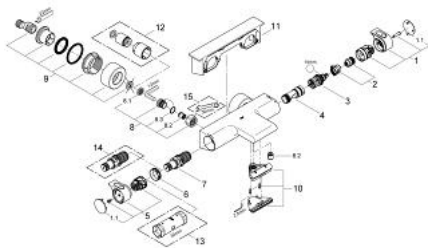

### PRODUCT DESCRIPTION

- Colour: chrome
- wall mounted
- 100% GROHE CoolTouch consisting of safety housing + S-unions with CoolTouch escutcheons
- GROHE LongLife finish
- GROHE Aqua Paddles, ergonomically shaped handles
- GROHE SafeStop safety button at 38°C
- GROHE SafeStop Plus optional temperature limiter at 43°C included
- GROHE TurboStat - compact cartridge with wax thermoelement
- integrated mixed water shut off
- GROHE AquaDimmer with multiple function:
  - FlowControl Button, one-button switch for full water flow to the shower
  - flow control
  - diverter: bath/shower
  - shower bottom outlet 1/2"
  - 
  - flow straightener
  - built-in non return valves
  - dirt strainers
  - protected against backflow
  - covered S-unions, CoolTouch escutcheons with wall sealing
  - GROHE EasyReach shower tray
  - removable for easy cleaning

### SPARE PARTS, 2月 2012 – now

- 1: Shut-off handle (Spare part-nr. 47923000)
- 1.1: Cover cap (Spare part-nr. 4788300M)
- 2: Stop (Spare part-nr. 47925000)
- 3: Aquadimmer (Spare part-nr. 12433000)
- 4: Water flow (Spare part-nr. 47751000)
- 5: Temperature control handle (Spare part-nr. 47917000)
- 5.1: Cover cap (Spare part-nr. 4788300M)
- 6: Fitting ring (Spare part-nr. 47743000)
- 7: Thermostatic compact cartridge 1/2" (Spare part-nr. 47439000)
- 8: Non-return valve (Spare part-nr. 47189000)
- 8.1: Dirt strainer (Spare part-nr. 0726400M)
- 8.2: Non-return valve (Spare part-nr. 08565000)
- 8.3: O-ring  $\varnothing 17 \times \varnothing 2$  (Spare part-nr. 0305500M)
- 9: S-union (Spare part-nr. 12693000)
- 10: Water flow (Spare part-nr. 47924000)
- 11: GROHE EasyReach shower tray (Spare part-nr. 18608001)
- 12: Extension set, 30 mm (Spare part-nr. 46238000)\*
- 13: Socket spanner (Spare part-nr. 19332000)\*
- 14: GROHE TurboStat cartridge 1/2" (Spare part-nr. 47175000)\*
- 15: Special spanner (Spare part-nr. 19377000)\*