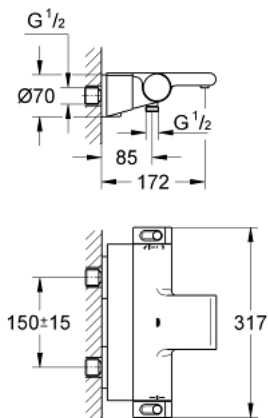

## 34 464 001 GROHTHERM 2000 THERMOSTATIC BATH MIXER 1/2"

### PRODUCT DESCRIPTION

- Colour: chrome
- wall mounted
- 100% GROHE CoolTouch consisting of safety housing + S-unions with CoolTouch escutcheons
- GROHE LongLife finish
- GROHE Aqua Paddles, ergonomically shaped handles
- GROHE SafeStop safety button at 38°C
- GROHE SafeStop Plus optional temperature limiter at 43°C included
- GROHE TurboStat - compact cartridge with wax thermoelement
- integrated mixed water shut off
- GROHE AquaDimmer with multiple function:
- integrated GROHE EcoButton (economy button with economy stop for shower)
- flow control
- diverter: bath/shower
- shower bottom outlet 1/2"
- 
- flow straightener
- built-in non return valves
- dirt strainers
- protected against backflow
- covered S-unions, CoolTouch escutcheons with wall sealing
- GROHE EasyReach shower tray
- removable for easy cleaning

### SPARE PARTS, 2月 2012 – now

- 1: Shut-off handle (Spare part-nr. 47923000)
- 1.1: Cover cap (Spare part-nr. 4788300M)
- 2: Stop (Spare part-nr. 47925000)
- 3: Aquadimmer (Spare part-nr. 12433000)
- 4: Water flow (Spare part-nr. 47751000)
- 5: Temperature control handle (Spare part-nr. 47917000)
- 5.1: Cover cap (Spare part-nr. 4788300M)
- 6: Fitting ring (Spare part-nr. 47743000)
- 7: Thermostatic compact cartridge 1/2" (Spare part-nr. 47439000)
- 8: Non-return valve (Spare part-nr. 47189000)
- 8.1: Dirt strainer (Spare part-nr. 0726400M)
- 8.2: Non-return valve (Spare part-nr. 08565000)
- 8.3: O-ring  $\varnothing 17 \times \varnothing 2$  (Spare part-nr. 0305500M)
- 9: S-union (Spare part-nr. 12693000)
- 10: Water flow (Spare part-nr. 47924000)
- 11: GROHE EasyReach shower tray (Spare part-nr. 18608001)
- 12: Extension set, 30 mm (Spare part-nr. 46238000)\*
- 13: Socket spanner (Spare part-nr. 19332000)\*
- 14: GROHE TurboStat cartridge 1/2" (Spare part-nr. 47175000)\*
- 15: Special spanner (Spare part-nr. 19377000)\*