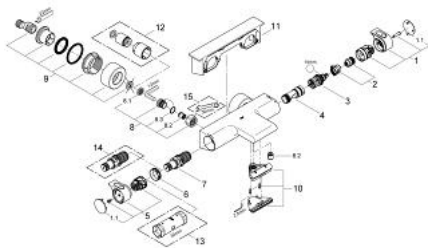

### PRODUCT DESCRIPTION

- Colour: chrome
- wall mounted
- 100% GROHE CoolTouch consisting of safety housing + S-unions with CoolTouch escutcheons
- GROHE LongLife finish
- GROHE Aqua Paddles, ergonomically shaped handles
- GROHE SafeStop safety button at 38°C
- GROHE SafeStop Plus optional temperature limiter at 43°C included
- GROHE TurboStat - compact cartridge with wax thermoelement
- integrated mixed water shut off
- GROHE AquaDimmer with multiple function:
- integrated GROHE EcoButton (economy button with economy stop for shower)
- flow control
- diverter: bath/shower
- shower bottom outlet 1/2"
- 
- flow straightener
- built-in non return valves
- dirt strainers
- protected against backflow
- covered S-unions, CoolTouch escutcheons with wall sealing
- GROHE EasyReach shower tray
- removable for easy cleaning

### SPARE PARTS, 2月 2012 – now

- 1: Shut-off handle (Spare part-nr. 47923000)
- 1.1: Cover cap (Spare part-nr. 4788300M)
- 2: Stop (Spare part-nr. 47925000)
- 3: Aquadimmer (Spare part-nr. 12433000)
- 4: Water flow (Spare part-nr. 47751000)
- 5: Temperature control handle (Spare part-nr. 47917000)
- 5.1: Cover cap (Spare part-nr. 4788300M)
- 6: Fitting ring (Spare part-nr. 47743000)
- 7: Thermostatic compact cartridge 1/2" (Spare part-nr. 47439000)
- 8: Non-return valve (Spare part-nr. 47189000)
- 8.1: Dirt strainer (Spare part-nr. 0726400M)
- 8.2: Non-return valve (Spare part-nr. 08565000)
- 8.3: O-ring  $\varnothing 17 \times \varnothing 2$  (Spare part-nr. 0305500M)
- 9: S-union (Spare part-nr. 12693000)
- 10: Water flow (Spare part-nr. 47924000)
- 11: GROHE EasyReach shower tray (Spare part-nr. 18608001)
- 12: Extension set, 30 mm (Spare part-nr. 46238000)\*
- 13: Socket spanner (Spare part-nr. 19332000)\*
- 14: GROHE TurboStat cartridge 1/2" (Spare part-nr. 47175000)\*
- 15: Special spanner (Spare part-nr. 19377000)\*