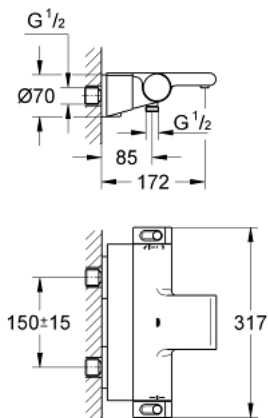

## 34 464 001 GROHTHERM 2000 THERMOSTATIC BATH MIXER 1/2"

### PRODUCT DESCRIPTION

- Colour: chrome
- wall mounted
- 100% GROHE CoolTouch consisting of safety housing + S-unions with CoolTouch escutcheons
- GROHE LongLife finish
- GROHE Aqua Paddles, ergonomically shaped handles
- GROHE SafeStop safety button at 38°C
- GROHE SafeStop Plus optional temperature limiter at 43°C included
- GROHE TurboStat - compact cartridge with wax thermoelement
- integrated mixed water shut off
- GROHE AquaDimmer with multiple function:
  - FlowControl Button, one-button switch for full water flow to the shower
  - flow control
  - diverter: bath/shower
  - shower bottom outlet 1/2"
  - 
  - flow straightener
  - built-in non return valves
  - dirt strainers
  - protected against backflow
  - covered S-unions, CoolTouch escutcheons with wall sealing
  - GROHE EasyReach shower tray
  - removable for easy cleaning

### SPARE PARTS, 2月 2012 – now

- 1: Shut-off handle (Spare part-nr. 47923000)
- 1.1: Cover cap (Spare part-nr. 4788300M)
- 2: Stop (Spare part-nr. 47925000)
- 3: Aquadimmer (Spare part-nr. 12433000)
- 4: Water flow (Spare part-nr. 47751000)
- 5: Temperature control handle (Spare part-nr. 47917000)
- 5.1: Cover cap (Spare part-nr. 4788300M)
- 6: Fitting ring (Spare part-nr. 47743000)
- 7: Thermostatic compact cartridge 1/2" (Spare part-nr. 47439000)
- 8: Non-return valve (Spare part-nr. 47189000)
- 8.1: Dirt strainer (Spare part-nr. 0726400M)
- 8.2: Non-return valve (Spare part-nr. 08565000)
- 8.3: O-ring  $\varnothing 17 \times \varnothing 2$  (Spare part-nr. 0305500M)
- 9: S-union (Spare part-nr. 12693000)
- 10: Water flow (Spare part-nr. 47924000)
- 11: GROHE EasyReach shower tray (Spare part-nr. 18608001)
- 12: Extension set, 30 mm (Spare part-nr. 46238000)\*
- 13: Socket spanner (Spare part-nr. 19332000)\*
- 14: GROHE TurboStat cartridge 1/2" (Spare part-nr. 47175000)\*
- 15: Special spanner (Spare part-nr. 19377000)\*