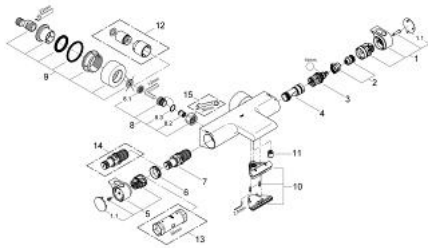

### PRODUCT DESCRIPTION

- Colour: chrome
- wall mounted
- 100% GROHE CoolTouch consisting of safety housing + S-unions with CoolTouch escutcheons
- GROHE LongLife finish
- GROHE Aqua Paddles, ergonomically shaped handles
- GROHE SafeStop - safety button at 38°C
- pre-installed GROHE SafeStop Plus
- GROHE TurboStat - compact cartridge with wax thermoelement
- integrated mixed water shut off
- GROHE AquaDimmer with multiple function:
  - integrated GROHE EcoButton (economy button with economy stop for shower)
  - - flow control
  - shower outlet below 1/2"
  - - diverter: bath/shower
- spray pattern: GROHE XL Waterfall
- flow straightener
- built-in non return valves
- dirt strainers
- Protected against backflow
- covered S-unions, CoolTouch escutcheons with wall sealing
- optional upgrade: GROHE EasyReach shower tray (18 608 001)
- integrated flow limiter 14 l/min in the shower outlet

### SPARE PARTS, February 2012 – now

- 1: Shut-off handle (Spare part-nr. 47923000)
- 1.1: Cap (Spare part-nr. 4788300M)
- 2: Temperature limiter (Spare part-nr. 47925000)
- 3: Aquadimmer (Spare part-nr. 12433000)
- 4: Water flow (Spare part-nr. 47751000)
- 5: Temperature control handle (Spare part-nr. 47926000)
- 6: Fitting ring (Spare part-nr. 47743000)
- 7: Thermostatic compact cartridge 1/2" (Spare part-nr. 47885000)
- 8: Non-return valve (Spare part-nr. 47189000)
- 8.1: Dirt Strainer (Spare part-nr. 0726400M)
- 8.2: Non-return valve (Spare part-nr. 08565000)
- 8.3: O-ring  $\varnothing 17 \times \varnothing 2$  (Spare part-nr. 0305500M)
- 9: S-union (Spare part-nr. 12693000)
- 10: Water flow (Spare part-nr. 47924000)
- 11: Non-return valve (Spare part-nr. 47886000)
- 12: Extension set 1/2", 30 mm (Spare part-nr. 46238000)\*
- 13: Socket spanner (Spare part-nr. 19332000)\*
- 14: GROHE TurboStat cartridge 1/2" (Spare part-nr. 47175000)\*
- 15: Special spanner (Spare part-nr. 19377000)\*