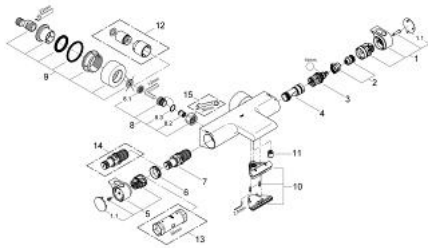

34 466 001 GROHTHERM 2000 THERMOSTAT BATH/SOWER MIXER

PRODUCT DESCRIPTION

- Colour: chrome
- wall mounted
- 100% GROHE CoolTouch consisting of safety housing + S-unions with CoolTouch escutcheons
- GROHE LongLife finish
- GROHE Aqua Paddles, ergonomically shaped handles
- GROHE SafeStop - safety button at 38°C
- pre-installed GROHE SafeStop Plus
- GROHE TurboStat - compact cartridge with wax thermoelement
- integrated mixed water shut off
- GROHE AquaDimmer with multiple function:
 - FlowControl Button, one-button switch for full water flow to the shower
 - - flow control
 - - diverter: bath/shower
 - spray pattern: GROHE XL Waterfall
 - flow straightener
 - built-in non return valves
 - dirt strainers
 - Protected against backflow
- covered S-unions, CoolTouch escutcheons with wall sealing
- optional upgrade: GROHE EasyReach shower tray (18 608 001)
- integrated flow limiter 14 l/min in the shower outlet

34 466 001 GROHTHERM 2000 THERMOSTAT BATH/SHOWER MIXER

SPARE PARTS, February 2012 – now

- 1: Shut-off handle (Spare part-nr. 47923000)
- 1.1: Cap (Spare part-nr. 4788300M)
- 2: Temperature limiter (Spare part-nr. 47925000)
- 3: Aquadimmer (Spare part-nr. 12433000)
- 4: Water flow (Spare part-nr. 47751000)
- 5: Temperature control handle (Spare part-nr. 47926000)
- 6: Fitting ring (Spare part-nr. 47743000)
- 7: Thermostatic compact cartridge 1/2" (Spare part-nr. 47885000)
- 8: Non-return valve (Spare part-nr. 47189000)
- 8.1: Dirt Strainer (Spare part-nr. 0726400M)
- 8.2: Non-return valve (Spare part-nr. 08565000)
- 8.3: O-ring $\varnothing 17 \times \varnothing 2$ (Spare part-nr. 0305500M)
- 9: S-union (Spare part-nr. 12693000)
- 10: Water flow (Spare part-nr. 47924000)
- 11: Non-return valve (Spare part-nr. 47886000)
- 12: Extension set 1/2", 30 mm (Spare part-nr. 46238000)*
- 13: Socket spanner (Spare part-nr. 19332000)*
- 14: GROHE TurboStat cartridge 1/2" (Spare part-nr. 47175000)*
- 15: Special spanner (Spare part-nr. 19377000)*