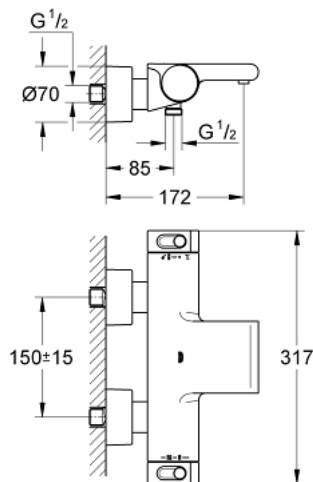

34 466 001 GROHTHERM 2000 THERMOSTAT BATH/SOWER MIXER

PRODUCT DESCRIPTION

- Colour: chrome
- wall mounted
- 100% GROHE CoolTouch consisting of safety housing + S-unions with CoolTouch escutcheons
- GROHE LongLife finish
- GROHE Aqua Paddles, ergonomically shaped handles
- GROHE SafeStop - safety button at 38°C
- pre-installed GROHE SafeStop Plus
- GROHE TurboStat - compact cartridge with wax thermoelement
- integrated mixed water shut off
- GROHE AquaDimmer with multiple function:
 - FlowControl Button, one-button switch for full water flow to the shower
 - - flow control
 - - diverter: bath/shower
 - spray pattern: GROHE XL Waterfall
 - flow straightener
 - built-in non return valves
 - dirt strainers
 - Protected against backflow
- covered S-unions, CoolTouch escutcheons with wall sealing
- optional upgrade: GROHE EasyReach shower tray (18 608 001)
- integrated flow limiter 14 l/min in the shower outlet

34 466 001 GROHTHERM 2000 THERMOSTAT BATH/SHOWER MIXER

SPARE PARTS, February 2012 – now

- 1: Shut-off handle (Spare part-nr. 47923000)
- 1.1: Cap (Spare part-nr. 4788300M)
- 2: Temperature limiter (Spare part-nr. 47925000)
- 3: Aquadimmer (Spare part-nr. 12433000)
- 4: Water flow (Spare part-nr. 47751000)
- 5: Temperature control handle (Spare part-nr. 47926000)
- 6: Fitting ring (Spare part-nr. 47743000)
- 7: Thermostatic compact cartridge 1/2" (Spare part-nr. 47885000)
- 8: Non-return valve (Spare part-nr. 47189000)
- 8.1: Dirt Strainer (Spare part-nr. 0726400M)
- 8.2: Non-return valve (Spare part-nr. 08565000)
- 8.3: O-ring $\varnothing 17 \times \varnothing 2$ (Spare part-nr. 0305500M)
- 9: S-union (Spare part-nr. 12693000)
- 10: Water flow (Spare part-nr. 47924000)
- 11: Non-return valve (Spare part-nr. 47886000)
- 12: Extension set 1/2", 30 mm (Spare part-nr. 46238000)*
- 13: Socket spanner (Spare part-nr. 19332000)*
- 14: GROHE TurboStat cartridge 1/2" (Spare part-nr. 47175000)*
- 15: Special spanner (Spare part-nr. 19377000)*