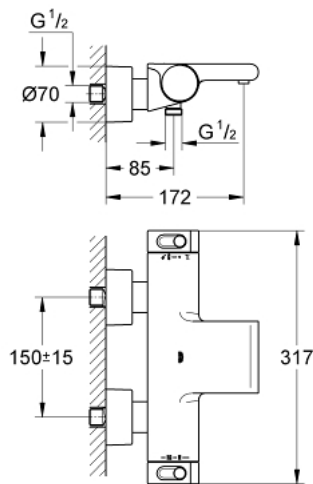

## 34 466 001 GROHTHERM 2000 THERMOSTAT BATH/SOWER MIXER

### PRODUCT DESCRIPTION

- Colour: chrome
- wall mounted
- 100% GROHE CoolTouch consisting of safety housing + S-unions with CoolTouch escutcheons
- GROHE LongLife finish
- GROHE Aqua Paddles, ergonomically shaped handles
- GROHE SafeStop - safety button at 38°C
- pre-installed GROHE SafeStop Plus
- GROHE TurboStat - compact cartridge with wax thermoelement
- integrated mixed water shut off
- GROHE AquaDimmer with multiple function:
  - integrated GROHE EcoButton (economy button with economy stop for shower)
  - - flow control
  - shower outlet below 1/2"
  - - diverter: bath/shower
- spray pattern: GROHE XL Waterfall
- flow straightener
- built-in non return valves
- dirt strainers
- Protected against backflow
- covered S-unions, CoolTouch escutcheons with wall sealing
- optional upgrade: GROHE EasyReach shower tray (18 608 001)
- integrated flow limiter 14 l/min in the shower outlet

### SPARE PARTS, February 2012 – now

- 1: Shut-off handle (Spare part-nr. 47923000)
- 1.1: Cap (Spare part-nr. 4788300M)
- 2: Temperature limiter (Spare part-nr. 47925000)
- 3: Aquadimmer (Spare part-nr. 12433000)
- 4: Water flow (Spare part-nr. 47751000)
- 5: Temperature control handle (Spare part-nr. 47926000)
- 6: Fitting ring (Spare part-nr. 47743000)
- 7: Thermostatic compact cartridge 1/2" (Spare part-nr. 47885000)
- 8: Non-return valve (Spare part-nr. 47189000)
- 8.1: Dirt Strainer (Spare part-nr. 0726400M)
- 8.2: Non-return valve (Spare part-nr. 08565000)
- 8.3: O-ring  $\varnothing 17 \times \varnothing 2$  (Spare part-nr. 0305500M)
- 9: S-union (Spare part-nr. 12693000)
- 10: Water flow (Spare part-nr. 47924000)
- 11: Non-return valve (Spare part-nr. 47886000)
- 12: Extension set 1/2", 30 mm (Spare part-nr. 46238000)\*
- 13: Socket spanner (Spare part-nr. 19332000)\*
- 14: GROHE TurboStat cartridge 1/2" (Spare part-nr. 47175000)\*
- 15: Special spanner (Spare part-nr. 19377000)\*