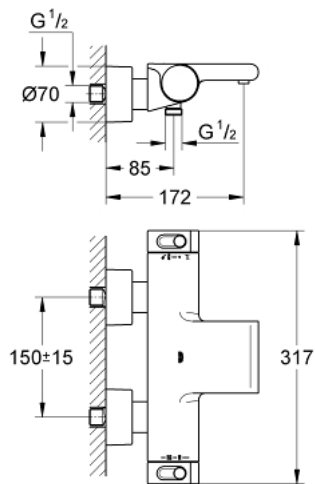

34 466 001 GROHTHERM 2000 THERMOSTATIC BATH MIXER 1/2"

PRODUCT DESCRIPTION

- Colour: chrome
- wall mounted
- 100% GROHE CoolTouch consisting of safety housing + S-unions with CoolTouch escutcheons
- GROHE LongLife finish
- GROHE Aqua Paddles, ergonomically shaped handles
- GROHE SafeStop safety button at 38°C
- pre-installed GROHE SafeStop Plus
- GROHE TurboStat - compact cartridge with wax thermoelement
- integrated mixed water shut off
- GROHE AquaDimmer with multiple function:
 - FlowControl Button, one-button switch for full water flow to the shower
 - flow control
 - shower bottom outlet 1/2"
 - diverter: bath/shower
 -
 - flow straightener
 - built-in non return valves
 - dirt strainers
 - protected against backflow
 - covered S-unions, CoolTouch escutcheons with wall sealing
 - optional upgrade: GROHE EasyReach shower tray (18 608 001)
 - integrated flow limiter 14 l/min in the shower outlet

34 466 001 GROHTHERM 2000 THERMOSTATIC BATH MIXER 1/2"

SPARE PARTS, 2月 2012 – now

- 1: Shut-off handle (Spare part-nr. 47923000)
- 1.1: Cover cap (Spare part-nr. 4788300M)
- 2: Stop (Spare part-nr. 47925000)
- 3: Aquadimmer (Spare part-nr. 12433000)
- 4: Water flow (Spare part-nr. 47751000)
- 5: Temperature control handle (Spare part-nr. 47926000)
- 6: Fitting ring (Spare part-nr. 47743000)
- 7: Thermostatic compact cartridge 1/2" (Spare part-nr. 47885000)
- 8: Non-return valve (Spare part-nr. 47189000)
- 8.1: Dirt strainer (Spare part-nr. 0726400M)
- 8.2: Non-return valve (Spare part-nr. 08565000)
- 8.3: O-ring $\varnothing 17 \times \varnothing 2$ (Spare part-nr. 0305500M)
- 9: S-union (Spare part-nr. 12693000)
- 10: Water flow (Spare part-nr. 47924000)
- 11: Non-return valve (Spare part-nr. 47886000)
- 12: Extension set, 30 mm (Spare part-nr. 46238000)*
- 13: Socket spanner (Spare part-nr. 19332000)*
- 14: GROHE TurboStat cartridge 1/2" (Spare part-nr. 47175000)*
- 15: Special spanner (Spare part-nr. 19377000)*