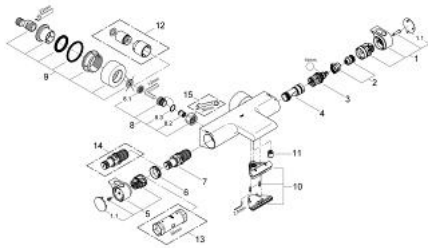

34 466 001 GROHTHERM 2000 THERMOSTATIC BATH MIXER 1/2"

PRODUCT DESCRIPTION

- Colour: chrome
- wall mounted
- 100% GROHE CoolTouch consisting of safety housing + S-unions with CoolTouch escutcheons
- GROHE LongLife finish
- GROHE Aqua Paddles, ergonomically shaped handles
- GROHE SafeStop safety button at 38°C
- pre-installed GROHE SafeStop Plus
- GROHE TurboStat - compact cartridge with wax thermoelement
- integrated mixed water shut off
- GROHE AquaDimmer with multiple function:
 - FlowControl Button, one-button switch for full water flow to the shower
 - flow control
 - shower bottom outlet 1/2"
 - diverter: bath/shower
 -
 - flow straightener
 - built-in non return valves
 - dirt strainers
 - protected against backflow
 - covered S-unions, CoolTouch escutcheons with wall sealing
 - optional upgrade: GROHE EasyReach shower tray (18 608 001)
 - integrated flow limiter 14 l/min in the shower outlet

34 466 001 GROHTHERM 2000 THERMOSTATIC BATH MIXER 1/2"

SPARE PARTS, 2月 2012 – now

- 1: Shut-off handle (Spare part-nr. 47923000)
- 1.1: Cover cap (Spare part-nr. 4788300M)
- 2: Stop (Spare part-nr. 47925000)
- 3: Aquadimmer (Spare part-nr. 12433000)
- 4: Water flow (Spare part-nr. 47751000)
- 5: Temperature control handle (Spare part-nr. 47926000)
- 6: Fitting ring (Spare part-nr. 47743000)
- 7: Thermostatic compact cartridge 1/2" (Spare part-nr. 47885000)
- 8: Non-return valve (Spare part-nr. 47189000)
- 8.1: Dirt strainer (Spare part-nr. 0726400M)
- 8.2: Non-return valve (Spare part-nr. 08565000)
- 8.3: O-ring $\varnothing 17 \times \varnothing 2$ (Spare part-nr. 0305500M)
- 9: S-union (Spare part-nr. 12693000)
- 10: Water flow (Spare part-nr. 47924000)
- 11: Non-return valve (Spare part-nr. 47886000)
- 12: Extension set, 30 mm (Spare part-nr. 46238000)*
- 13: Socket spanner (Spare part-nr. 19332000)*
- 14: GROHE TurboStat cartridge 1/2" (Spare part-nr. 47175000)*
- 15: Special spanner (Spare part-nr. 19377000)*