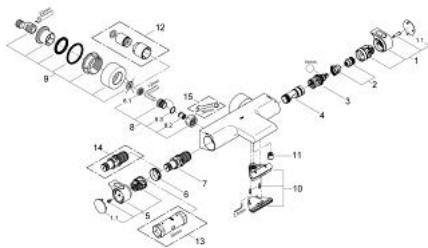

34 466 001 GROHTHERM 2000 THERMOSTATIC BATH MIXER 1/2"

PRODUCT DESCRIPTION

- Colour: chrome
- wall mounted
- 100% GROHE CoolTouch consisting of safety housing + S-unions with CoolTouch escutcheons
- GROHE LongLife finish
- GROHE Aqua Paddles, ergonomically shaped handles
- GROHE SafeStop safety button at 38°C
- pre-installed GROHE SafeStop Plus
- GROHE TurboStat - compact cartridge with wax thermoelement
- integrated mixed water shut off
- GROHE AquaDimmer with multiple function:
 - FlowControl Button, one-button switch for full water flow to the shower
 - flow control
 - shower bottom outlet 1/2"
 - diverter: bath/shower
 -
 - flow straightener
 - built-in non return valves
 - dirt strainers
 - protected against backflow
 - covered S-unions, CoolTouch escutcheons with wall sealing
 - optional upgrade: GROHE EasyReach shower tray (18 608 001)
 - integrated flow limiter 14 l/min in the shower outlet

34 466 001 GROHTHERM 2000 THERMOSTATIC BATH MIXER 1/2"

SPARE PARTS, 2月 2012 – now

- 1: Shut-off handle (Spare part-nr. 47923000)
- 1.1: Cover cap (Spare part-nr. 4788300M)
- 2: Stop (Spare part-nr. 47925000)
- 3: Aquadimmer (Spare part-nr. 12433000)
- 4: Water flow (Spare part-nr. 47751000)
- 5: Temperature control handle (Spare part-nr. 47926000)
- 6: Fitting ring (Spare part-nr. 47743000)
- 7: Thermostatic compact cartridge 1/2" (Spare part-nr. 47885000)
- 8: Non-return valve (Spare part-nr. 47189000)
- 8.1: Dirt strainer (Spare part-nr. 0726400M)
- 8.2: Non-return valve (Spare part-nr. 08565000)
- 8.3: O-ring $\varnothing 17 \times \varnothing 2$ (Spare part-nr. 0305500M)
- 9: S-union (Spare part-nr. 12693000)
- 10: Water flow (Spare part-nr. 47924000)
- 11: Non-return valve (Spare part-nr. 47886000)
- 12: Extension set, 30 mm (Spare part-nr. 46238000)*
- 13: Socket spanner (Spare part-nr. 19332000)*
- 14: GROHE TurboStat cartridge 1/2" (Spare part-nr. 47175000)*
- 15: Special spanner (Spare part-nr. 19377000)*