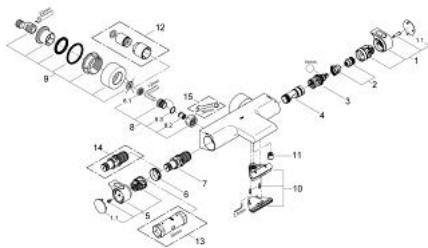

34 466 001 GROHTHERM 2000 THERMOSTATIC BATH MIXER 1/2"

PRODUCT DESCRIPTION

- Colour: chrome
- wall mounted
- 100% GROHE CoolTouch consisting of safety housing + S-unions with CoolTouch escutcheons
- GROHE LongLife finish
- GROHE Aqua Paddles, ergonomically shaped handles
- GROHE SafeStop safety button at 38°C
- pre-installed GROHE SafeStop Plus
- GROHE TurboStat - compact cartridge with wax thermoelement
- integrated mixed water shut off
- GROHE AquaDimmer with multiple function:
 - integrated GROHE EcoButton (economy button with economy stop for shower)
- flow control
- shower bottom outlet 1/2"
- diverter: bath/shower
-
- flow straightener
- built-in non return valves
- dirt strainers
- protected against backflow
- covered S-unions, CoolTouch escutcheons with wall sealing
- optional upgrade: GROHE EasyReach shower tray (18 608 001)
- integrated flow limiter 14 l/min in the shower outlet

34 466 001 GROHTHERM 2000 THERMOSTATIC BATH MIXER 1/2"

SPARE PARTS, 2月 2012 – now

- 1: Shut-off handle (Spare part-nr. 47923000)
- 1.1: Cover cap (Spare part-nr. 4788300M)
- 2: Stop (Spare part-nr. 47925000)
- 3: Aquadimmer (Spare part-nr. 12433000)
- 4: Water flow (Spare part-nr. 47751000)
- 5: Temperature control handle (Spare part-nr. 47926000)
- 6: Fitting ring (Spare part-nr. 47743000)
- 7: Thermostatic compact cartridge 1/2" (Spare part-nr. 47885000)
- 8: Non-return valve (Spare part-nr. 47189000)
- 8.1: Dirt strainer (Spare part-nr. 0726400M)
- 8.2: Non-return valve (Spare part-nr. 08565000)
- 8.3: O-ring $\varnothing 17 \times \varnothing 2$ (Spare part-nr. 0305500M)
- 9: S-union (Spare part-nr. 12693000)
- 10: Water flow (Spare part-nr. 47924000)
- 11: Non-return valve (Spare part-nr. 47886000)
- 12: Extension set, 30 mm (Spare part-nr. 46238000)*
- 13: Socket spanner (Spare part-nr. 19332000)*
- 14: GROHE TurboStat cartridge 1/2" (Spare part-nr. 47175000)*
- 15: Special spanner (Spare part-nr. 19377000)*