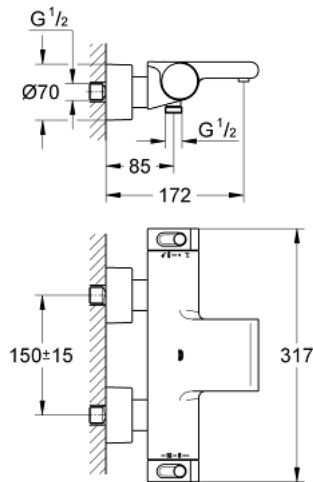

34 466 001 GROHTHERM 2000 THERMOSTATIC BATH MIXER 1/2"

PRODUCT DESCRIPTION

- Colour: chrome
- wall mounted
- 100% GROHE CoolTouch consisting of safety housing + S-unions with CoolTouch escutcheons
- GROHE LongLife finish
- GROHE Aqua Paddles, ergonomically shaped handles
- GROHE SafeStop safety button at 38°C
- pre-installed GROHE SafeStop Plus
- GROHE TurboStat - compact cartridge with wax thermoelement
- integrated mixed water shut off
- GROHE AquaDimmer with multiple function:
 - integrated GROHE EcoButton (economy button with economy stop for shower)
- flow control
- shower bottom outlet 1/2"
- diverter: bath/shower
-
- flow straightener
- built-in non return valves
- dirt strainers
- protected against backflow
- covered S-unions, CoolTouch escutcheons with wall sealing
- optional upgrade: GROHE EasyReach shower tray (18 608 001)
- integrated flow limiter 14 l/min in the shower outlet

34 466 001 GROHTHERM 2000 THERMOSTATIC BATH MIXER 1/2"

SPARE PARTS, 2月 2012 – now

- 1: Shut-off handle (Spare part-nr. 47923000)
- 1.1: Cover cap (Spare part-nr. 4788300M)
- 2: Stop (Spare part-nr. 47925000)
- 3: Aquadimmer (Spare part-nr. 12433000)
- 4: Water flow (Spare part-nr. 47751000)
- 5: Temperature control handle (Spare part-nr. 47926000)
- 6: Fitting ring (Spare part-nr. 47743000)
- 7: Thermostatic compact cartridge 1/2" (Spare part-nr. 47885000)
- 8: Non-return valve (Spare part-nr. 47189000)
- 8.1: Dirt strainer (Spare part-nr. 0726400M)
- 8.2: Non-return valve (Spare part-nr. 08565000)
- 8.3: O-ring $\varnothing 17 \times \varnothing 2$ (Spare part-nr. 0305500M)
- 9: S-union (Spare part-nr. 12693000)
- 10: Water flow (Spare part-nr. 47924000)
- 11: Non-return valve (Spare part-nr. 47886000)
- 12: Extension set, 30 mm (Spare part-nr. 46238000)*
- 13: Socket spanner (Spare part-nr. 19332000)*
- 14: GROHE TurboStat cartridge 1/2" (Spare part-nr. 47175000)*
- 15: Special spanner (Spare part-nr. 19377000)*