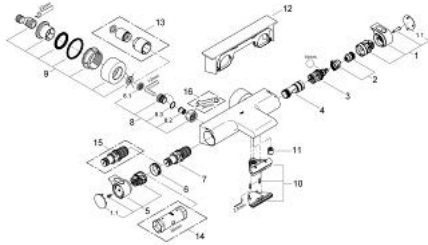

34 467 001 GROHTHERM 2000 THERMOSTAT BATH/SHOWER MIXER

SPARE PARTS, February 2012 – now

- 1: Shut-off handle (Spare part-nr. 47923000)
- 1.1: Cap (Spare part-nr. 4788300M)
- 2: Temperature limiter (Spare part-nr. 47925000)
- 3: Aquadimmer (Spare part-nr. 12433000)
- 4: Water flow (Spare part-nr. 47751000)
- 5: Temperature control handle (Spare part-nr. 47926000)
- 6: Fitting ring (Spare part-nr. 47743000)
- 7: Thermostatic compact cartridge 1/2" (Spare part-nr. 47885000)
- 8: Non-return valve (Spare part-nr. 47189000)
- 8.1: Dirt Strainer (Spare part-nr. 0726400M)
- 8.2: Non-return valve (Spare part-nr. 08565000)
- 8.3: O-ring $\varnothing 17 \times \varnothing 2$ (Spare part-nr. 0305500M)
- 9: S-union (Spare part-nr. 12693000)
- 10: Water flow (Spare part-nr. 47924000)
- 11: Non-return valve (Spare part-nr. 47886000)
- 12: GROHE EasyReach shower tray (Spare part-nr. 18608001)
- 13: Extension set 1/2", 30 mm (Spare part-nr. 46238000)*
- 14: Socket spanner (Spare part-nr. 19332000)*
- 15: GROHE TurboStat cartridge 1/2" (Spare part-nr. 47175000)*
- 16: Special spanner (Spare part-nr. 19377000)*