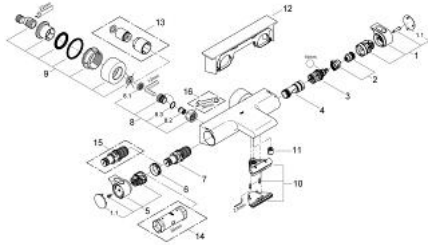

34 467 001 GROHTHERM 2000 THERMOSTAT BATH/SHOWER MIXER

PRODUCT DESCRIPTION

- Colour: chrome
- wall mounted
- 100% GROHE CoolTouch consisting of safety housing + S-unions with CoolTouch escutcheons
- GROHE LongLife finish
- GROHE Aqua Paddles, ergonomically shaped handles
- GROHE SafeStop - safety button at 38°C
- pre-installed GROHE SafeStop Plus
- GROHE TurboStat - compact cartridge with wax thermoelement
- integrated mixed water shut off
- GROHE AquaDimmer with multiple function:
 - integrated GROHE EcoButton (economy button with economy stop for shower)
 - - flow control
 - - diverter: bath/shower
 - shower outlet below 1/2"
- spray pattern: GROHE XL Waterfall
- flow straightener
- built-in non return valves
- dirt strainers
- Protected against backflow
- covered S-unions, CoolTouch escutcheons with wall sealing
- GROHE EasyReach shower tray
- removable for easy cleaning

34 467 001 GROHTHERM 2000 THERMOSTAT BATH/SHOWER MIXER

SPARE PARTS, February 2012 – now

- 1: Shut-off handle (Spare part-nr. 47923000)
- 1.1: Cap (Spare part-nr. 4788300M)
- 2: Temperature limiter (Spare part-nr. 47925000)
- 3: Aquadimmer (Spare part-nr. 12433000)
- 4: Water flow (Spare part-nr. 47751000)
- 5: Temperature control handle (Spare part-nr. 47926000)
- 6: Fitting ring (Spare part-nr. 47743000)
- 7: Thermostatic compact cartridge 1/2" (Spare part-nr. 47885000)
- 8: Non-return valve (Spare part-nr. 47189000)
- 8.1: Dirt Strainer (Spare part-nr. 0726400M)
- 8.2: Non-return valve (Spare part-nr. 08565000)
- 8.3: O-ring $\varnothing 17 \times \varnothing 2$ (Spare part-nr. 0305500M)
- 9: S-union (Spare part-nr. 12693000)
- 10: Water flow (Spare part-nr. 47924000)
- 11: Non-return valve (Spare part-nr. 47886000)
- 12: GROHE EasyReach shower tray (Spare part-nr. 18608001)
- 13: Extension set 1/2", 30 mm (Spare part-nr. 46238000)*
- 14: Socket spanner (Spare part-nr. 19332000)*
- 15: GROHE TurboStat cartridge 1/2" (Spare part-nr. 47175000)*
- 16: Special spanner (Spare part-nr. 19377000)*