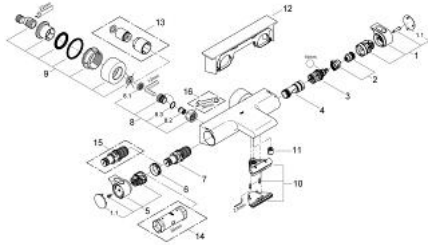

34 467 001 GROHTHERM 2000 THERMOSTAT BATH/SOWER MIXER

SPARE PARTS, February 2012 – now

- 1: Shut-off handle (Spare part-nr. 47923000)
- 1.1: Cap (Spare part-nr. 4788300M)
- 2: Temperature limiter (Spare part-nr. 47925000)
- 3: Aquadimmer (Spare part-nr. 12433000)
- 4: Water flow (Spare part-nr. 47751000)
- 5: Temperature control handle (Spare part-nr. 47926000)
- 6: Fitting ring (Spare part-nr. 47743000)
- 7: Thermostatic compact cartridge 1/2" (Spare part-nr. 47885000)
- 8: Non-return valve (Spare part-nr. 47189000)
- 8.1: Dirt Strainer (Spare part-nr. 0726400M)
- 8.2: Non-return valve (Spare part-nr. 08565000)
- 8.3: O-ring $\varnothing 17 \times \varnothing 2$ (Spare part-nr. 0305500M)
- 9: S-union (Spare part-nr. 12693000)
- 10: Water flow (Spare part-nr. 47924000)
- 11: Non-return valve (Spare part-nr. 47886000)
- 12: GROHE EasyReach shower tray (Spare part-nr. 18608001)
- 13: Extension set 1/2", 30 mm (Spare part-nr. 46238000)*
- 14: Socket spanner (Spare part-nr. 19332000)*
- 15: GROHE TurboStat cartridge 1/2" (Spare part-nr. 47175000)*
- 16: Special spanner (Spare part-nr. 19377000)*