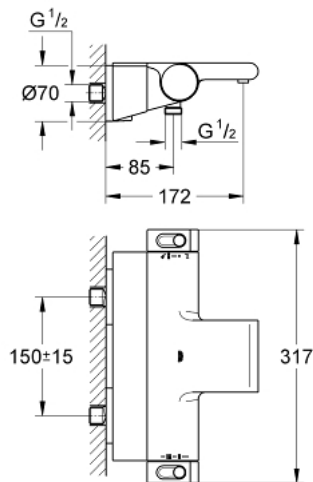

34 467 001 GROHTHERM 2000 THERMOSTAT BATH/SHOWER MIXER

PRODUCT DESCRIPTION

- Colour: chrome
- wall mounted
- 100% GROHE CoolTouch consisting of safety housing + S-unions with CoolTouch escutcheons
- GROHE LongLife finish
- GROHE Aqua Paddles, ergonomically shaped handles
- GROHE SafeStop - safety button at 38°C
- pre-installed GROHE SafeStop Plus
- GROHE TurboStat - compact cartridge with wax thermoelement
- integrated mixed water shut off
- GROHE AquaDimmer with multiple function:
 - integrated GROHE EcoButton (economy button with economy stop for shower)
 - - flow control
 - - diverter: bath/shower
 - shower outlet below 1/2"
- spray pattern: GROHE XL Waterfall
- flow straightener
- built-in non return valves
- dirt strainers
- Protected against backflow
- covered S-unions, CoolTouch escutcheons with wall sealing
- GROHE EasyReach shower tray
- removable for easy cleaning

34 467 001 GROHTHERM 2000 THERMOSTAT BATH/SHOWER MIXER

SPARE PARTS, February 2012 – now

- 1: Shut-off handle (Spare part-nr. 47923000)
- 1.1: Cap (Spare part-nr. 4788300M)
- 2: Temperature limiter (Spare part-nr. 47925000)
- 3: Aquadimmer (Spare part-nr. 12433000)
- 4: Water flow (Spare part-nr. 47751000)
- 5: Temperature control handle (Spare part-nr. 47926000)
- 6: Fitting ring (Spare part-nr. 47743000)
- 7: Thermostatic compact cartridge 1/2" (Spare part-nr. 47885000)
- 8: Non-return valve (Spare part-nr. 47189000)
- 8.1: Dirt Strainer (Spare part-nr. 0726400M)
- 8.2: Non-return valve (Spare part-nr. 08565000)
- 8.3: O-ring $\varnothing 17 \times \varnothing 2$ (Spare part-nr. 0305500M)
- 9: S-union (Spare part-nr. 12693000)
- 10: Water flow (Spare part-nr. 47924000)
- 11: Non-return valve (Spare part-nr. 47886000)
- 12: GROHE EasyReach shower tray (Spare part-nr. 18608001)
- 13: Extension set 1/2", 30 mm (Spare part-nr. 46238000)*
- 14: Socket spanner (Spare part-nr. 19332000)*
- 15: GROHE TurboStat cartridge 1/2" (Spare part-nr. 47175000)*
- 16: Special spanner (Spare part-nr. 19377000)*