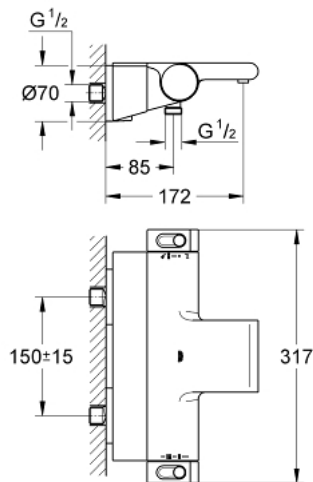

34 467 001 GROHTHERM 2000 THERMOSTAT BATH/SHOWER MIXER

PRODUCT DESCRIPTION

- Colour: chrome
- wall mounted
- 100% GROHE CoolTouch consisting of safety housing + S-unions with CoolTouch escutcheons
- GROHE LongLife finish
- GROHE Aqua Paddles, ergonomically shaped handles
- GROHE SafeStop - safety button at 38°C
- pre-installed GROHE SafeStop Plus
- GROHE TurboStat - compact cartridge with wax thermoelement
- integrated mixed water shut off
- GROHE AquaDimmer with multiple function:
  - FlowControl Button, one-button switch for full water flow to the shower
  - - flow control
  - - diverter: bath/shower
  - shower outlet below 1/2"
  - spray pattern: GROHE XL Waterfall
  - flow straightener
  - built-in non return valves
  - dirt strainers
  - Protected against backflow
- covered S-unions, CoolTouch escutcheons with wall sealing
- GROHE EasyReach shower tray
- removable for easy cleaning