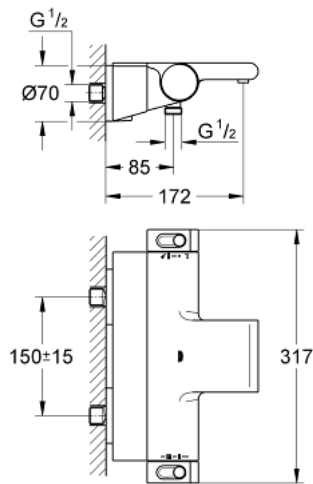

34 467 001 GROHTHERM 2000 THERMOSTATIC BATH MIXER 1/2"

PRODUCT DESCRIPTION

- Colour: chrome
- wall mounted
- 100% GROHE CoolTouch consisting of safety housing + S-unions with CoolTouch escutcheons
- GROHE LongLife finish
- GROHE Aqua Paddles, ergonomically shaped handles
- GROHE SafeStop safety button at 38°C
- pre-installed GROHE SafeStop Plus
- GROHE TurboStat - compact cartridge with wax thermoelement
- integrated mixed water shut off
- GROHE AquaDimmer with multiple function:
- integrated GROHE EcoButton (economy button with economy stop for shower)
- flow control
- diverter: bath/shower
- shower bottom outlet 1/2"
-
- flow straightener
- built-in non return valves
- dirt strainers
- protected against backflow
- covered S-unions, CoolTouch escutcheons with wall sealing
- GROHE EasyReach shower tray
- removable for easy cleaning

34 467 001 GROHTHERM 2000 THERMOSTATIC BATH MIXER 1/2"

SPARE PARTS, 2月 2012 – now

- 1: Shut-off handle (Spare part-nr. 47923000)
- 1.1: Cover cap (Spare part-nr. 4788300M)
- 2: Stop (Spare part-nr. 47925000)
- 3: Aquadimmer (Spare part-nr. 12433000)
- 4: Water flow (Spare part-nr. 47751000)
- 5: Temperature control handle (Spare part-nr. 47926000)
- 6: Fitting ring (Spare part-nr. 47743000)
- 7: Thermostatic compact cartridge 1/2" (Spare part-nr. 47885000)
- 8: Non-return valve (Spare part-nr. 47189000)
- 8.1: Dirt strainer (Spare part-nr. 0726400M)
- 8.2: Non-return valve (Spare part-nr. 08565000)
- 8.3: O-ring $\varnothing 17 \times \varnothing 2$ (Spare part-nr. 0305500M)
- 9: S-union (Spare part-nr. 12693000)
- 10: Water flow (Spare part-nr. 47924000)
- 11: Non-return valve (Spare part-nr. 47886000)
- 12: GROHE EasyReach shower tray (Spare part-nr. 18608001)
- 13: Extension set, 30 mm (Spare part-nr. 46238000)*
- 14: Socket spanner (Spare part-nr. 19332000)*
- 15: GROHE TurboStat cartridge 1/2" (Spare part-nr. 47175000)*
- 16: Special spanner (Spare part-nr. 19377000)*