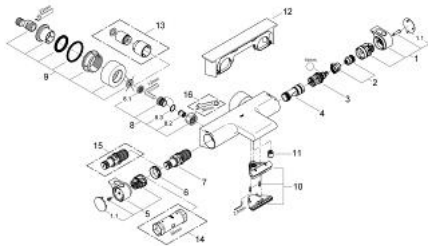

34 467 001 GROHTHERM 2000 THERMOSTATIC BATH MIXER 1/2"

PRODUCT DESCRIPTION

- Colour: chrome
- wall mounted
- 100% GROHE CoolTouch consisting of safety housing + S-unions with CoolTouch escutcheons
- GROHE LongLife finish
- GROHE Aqua Paddles, ergonomically shaped handles
- GROHE SafeStop safety button at 38°C
- pre-installed GROHE SafeStop Plus
- GROHE TurboStat - compact cartridge with wax thermoelement
- integrated mixed water shut off
- GROHE AquaDimmer with multiple function:
- integrated GROHE EcoButton (economy button with economy stop for shower)
- flow control
- diverter: bath/shower
- shower bottom outlet 1/2"
-
- flow straightener
- built-in non return valves
- dirt strainers
- protected against backflow
- covered S-unions, CoolTouch escutcheons with wall sealing
- GROHE EasyReach shower tray
- removable for easy cleaning

34 467 001 GROHTHERM 2000 THERMOSTATIC BATH MIXER 1/2"

SPARE PARTS, 2月 2012 – now

- 1: Shut-off handle (Spare part-nr. 47923000)
- 1.1: Cover cap (Spare part-nr. 4788300M)
- 2: Stop (Spare part-nr. 47925000)
- 3: Aquadimmer (Spare part-nr. 12433000)
- 4: Water flow (Spare part-nr. 47751000)
- 5: Temperature control handle (Spare part-nr. 47926000)
- 6: Fitting ring (Spare part-nr. 47743000)
- 7: Thermostatic compact cartridge 1/2" (Spare part-nr. 47885000)
- 8: Non-return valve (Spare part-nr. 47189000)
- 8.1: Dirt strainer (Spare part-nr. 0726400M)
- 8.2: Non-return valve (Spare part-nr. 08565000)
- 8.3: O-ring $\varnothing 17 \times \varnothing 2$ (Spare part-nr. 0305500M)
- 9: S-union (Spare part-nr. 12693000)
- 10: Water flow (Spare part-nr. 47924000)
- 11: Non-return valve (Spare part-nr. 47886000)
- 12: GROHE EasyReach shower tray (Spare part-nr. 18608001)
- 13: Extension set, 30 mm (Spare part-nr. 46238000)*
- 14: Socket spanner (Spare part-nr. 19332000)*
- 15: GROHE TurboStat cartridge 1/2" (Spare part-nr. 47175000)*
- 16: Special spanner (Spare part-nr. 19377000)*