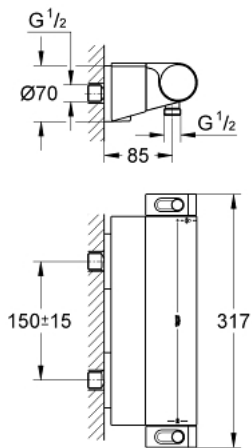

34 469 001 GROHTHERM 2000 THERMOSTAT SHOWER MIXER

PRODUCT DESCRIPTION

- Colour: chrome
- wall mounted
- 100% GROHE CoolTouch consisting of safety housing + S-unions with CoolTouch escutcheons
- GROHE LongLife finish
- GROHE Aqua Paddles, ergonomically shaped handles
- temperature scale handle with SafeStop at 38°C
- GROHE SafeStop Plus - optional temperature limiter at 43°C included
- integrated mixed water shut off
- GROHE TurboStat - compact cartridge with wax thermoelement
- volume handle with EcoButton (economy button with individually adjustable economy stop)
- ceramic headpart 1/2", 180°
- shower outlet below 1/2"
- built-in non return valves
- dirt strainers
- Protected against backflow
- covered S-unions, CoolTouch escutcheons with wall sealing
- GROHE EasyReach shower tray
- removable for easy cleaning

34 469 001 GROHTHERM 2000 THERMOSTAT SHOWER MIXER

SPARE PARTS, February 2012 – now

1: Shut-off handle Aqua Paddle (Spare part-nr. 47916000)

1.1: Cap (Spare part-nr. 4788300M)

2: Ceramic headpart, 1/2" (Spare part-nr. 45346000)

2.1: O-ring $\varnothing 18.2 \times \varnothing 1.7$ (Spare part-nr. 0392400M)

3: Temperature control handle (Spare part-nr. 47917000)

3.1: Cap (Spare part-nr. 4788300M)

4: Fitting ring (Spare part-nr. 47743000)

6.3: O-ring $\varnothing 17 \times \varnothing 2$ (Spare part-nr. 0305500M)

7: S-union (Spare part-nr. 12693000)

8: GROHE EasyReach shower tray (Spare part-nr. 18608001)

9: Extension set 1/2", 30 mm (Spare part-nr. 46238000)*