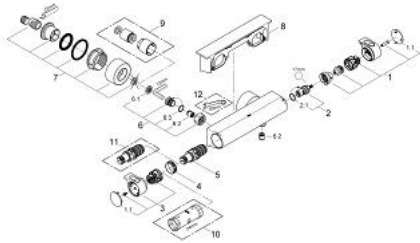

34 469 001 GROHTHERM 2000 THERMOSTAT SHOWER MIXER

PRODUCT DESCRIPTION

- Colour: chrome
- wall mounted
- 100% GROHE CoolTouch consisting of safety housing + S-unions with CoolTouch escutcheons
- GROHE LongLife finish
- GROHE Aqua Paddles, ergonomically shaped handles
- temperature scale handle with SafeStop at 38°C
- GROHE SafeStop Plus - optional temperature limiter at 43°C included
- integrated mixed water shut off
- GROHE TurboStat - compact cartridge with wax thermoelement
- volume handle with EcoButton (economy button with individually adjustable economy stop)
- ceramic headpart 1/2", 180°
- shower outlet below 1/2"
- built-in non return valves
- dirt strainers
- Protected against backflow
- covered S-unions, CoolTouch escutcheons with wall sealing
- GROHE EasyReach shower tray
- removable for easy cleaning

34 469 001 GROHTHERM 2000 THERMOSTAT SHOWER MIXER

SPARE PARTS, February 2012 – now

1: Shut-off handle Aqua Paddle (Spare part-nr. 47916000)

1.1: Cap (Spare part-nr. 4788300M)

2: Ceramic headpart, 1/2" (Spare part-nr. 45346000)

2.1: O-ring $\varnothing 18.2 \times \varnothing 1.7$ (Spare part-nr. 0392400M)

3: Temperature control handle (Spare part-nr. 47917000)

3.1: Cap (Spare part-nr. 4788300M)

4: Fitting ring (Spare part-nr. 47743000)

6.3: O-ring $\varnothing 17 \times \varnothing 2$ (Spare part-nr. 0305500M)

7: S-union (Spare part-nr. 12693000)

8: GROHE EasyReach shower tray (Spare part-nr. 18608001)

9: Extension set 1/2", 30 mm (Spare part-nr. 46238000)*