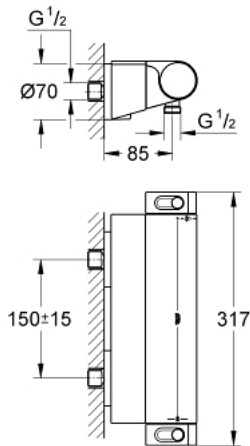

## 34 469 001 GROHTHERM 2000 THERMOSTATIC SHOWER MIXER 1/2"

### PRODUCT DESCRIPTION

- Colour: chrome
- wall mounted
- 100% GROHE CoolTouch consisting of safety housing + S-unions with CoolTouch escutcheons
- GROHE LongLife finish
- GROHE Aqua Paddles, ergonomically shaped handles
- temperature scale handle with GROHE SafeStop at 38°C
- GROHE SafeStop Plus optional temperature limiter at 43°C included
- integrated mixed water shut off
- GROHE TurboStat - compact cartridge with wax thermoelement
- volume handle with FlowControl Button (button with individually adjustable stop)
- Carbodur ceramic headpart 1/2", 180°
- shower bottom outlet 1/2"
- built-in non return valves
- dirt strainers
- protected against backflow
- covered S-unions, CoolTouch escutcheons with wall sealing
- GROHE EasyReach shower tray
- removable for easy cleaning

### SPARE PARTS, 2月 2012 – now

- 1: Shut-off handle Aqua Paddle (Spare part-nr. 47916000)
- 1.1: Cover cap (Spare part-nr. 4788300M)
- 2: Ceramic headpart 1/2" (Spare part-nr. 45346000)
- 2.1: O-ring  $\varnothing 18.2 \times \varnothing 1.7$  (Spare part-nr. 0392400M)
- 3: Temperature control handle (Spare part-nr. 47917000)
- 3.1: Cover cap (Spare part-nr. 4788300M)
- 4: Fitting ring (Spare part-nr. 47743000)
- 5: Thermostatic compact cartridge 1/2" (Spare part-nr. 47439000)
- 6: Non-return valve (Spare part-nr. 47189000)
- 6.1: Dirt strainer (Spare part-nr. 0726400M)
- 6.2: Non-return valve (Spare part-nr. 08565000)
- 6.3: O-ring  $\varnothing 17 \times \varnothing 2$  (Spare part-nr. 0305500M)
- 7: S-union (Spare part-nr. 12693000)
- 8: GROHE EasyReach shower tray (Spare part-nr. 18608001)
- 9: Extension set, 30 mm (Spare part-nr. 46238000)\*
- 10: Socket spanner (Spare part-nr. 19332000)\*
- 11: GROHE TurboStat cartridge 1/2" (Spare part-nr. 47175000)\*
- 12: Special spanner (Spare part-nr. 19377000)\*