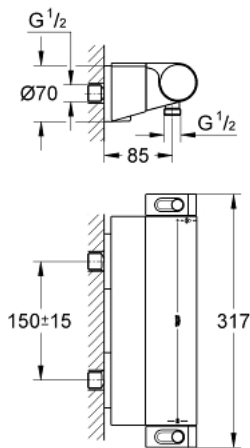

34 469 001 GROHTHERM 2000 THERMOSTATIC SHOWER MIXER 1/2"

PRODUCT DESCRIPTION

- Colour: chrome
- wall mounted
- 100% GROHE CoolTouch consisting of safety housing + S-unions with CoolTouch escutcheons
- GROHE LongLife finish
- GROHE Aqua Paddles, ergonomically shaped handles
- temperature scale handle with GROHE SafeStop at 38°C
- GROHE SafeStop Plus optional temperature limiter at 43°C included
- integrated mixed water shut off
- GROHE TurboStat - compact cartridge with wax thermoelement
- volume handle with GROHE EcoButton (economy button with individually adjustable economy stop)
- Carbodur ceramic headpart 1/2", 180°
- shower bottom outlet 1/2"
- built-in non return valves
- dirt strainers
- protected against backflow
- covered S-unions, CoolTouch escutcheons with wall sealing
- GROHE EasyReach shower tray
- removable for easy cleaning

34 469 001 GROHTHERM 2000 THERMOSTATIC SHOWER MIXER 1/2"

SPARE PARTS, 2月 2012 – now

- 1: Shut-off handle Aqua Paddle (Spare part-nr. 47916000)
- 1.1: Cover cap (Spare part-nr. 4788300M)
- 2: Ceramic headpart 1/2" (Spare part-nr. 45346000)
- 2.1: O-ring $\varnothing 18.2 \times \varnothing 1.7$ (Spare part-nr. 0392400M)
- 3: Temperature control handle (Spare part-nr. 47917000)
- 3.1: Cover cap (Spare part-nr. 4788300M)
- 4: Fitting ring (Spare part-nr. 47743000)
- 5: Thermostatic compact cartridge 1/2" (Spare part-nr. 47439000)
- 6: Non-return valve (Spare part-nr. 47189000)
- 6.1: Dirt strainer (Spare part-nr. 0726400M)
- 6.2: Non-return valve (Spare part-nr. 08565000)
- 6.3: O-ring $\varnothing 17 \times \varnothing 2$ (Spare part-nr. 0305500M)
- 7: S-union (Spare part-nr. 12693000)
- 8: GROHE EasyReach shower tray (Spare part-nr. 18608001)
- 9: Extension set, 30 mm (Spare part-nr. 46238000)*
- 10: Socket spanner (Spare part-nr. 19332000)*
- 11: GROHE TurboStat cartridge 1/2" (Spare part-nr. 47175000)*
- 12: Special spanner (Spare part-nr. 19377000)*