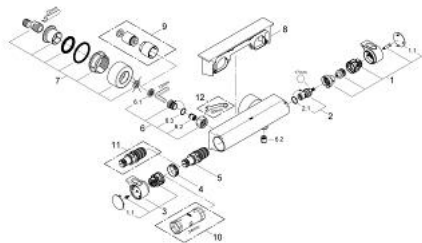

34 469 001 GROHTHERM 2000 THERMOSTATIC SHOWER MIXER 1/2"

SPARE PARTS, 2月 2012 – now

- 1: Shut-off handle Aqua Paddle (Spare part-nr. 47916000)
- 1.1: Cover cap (Spare part-nr. 4788300M)
- 2: Ceramic headpart 1/2" (Spare part-nr. 45346000)
- 2.1: O-ring $\varnothing 18.2 \times \varnothing 1.7$ (Spare part-nr. 0392400M)
- 3: Temperature control handle (Spare part-nr. 47917000)
- 3.1: Cover cap (Spare part-nr. 4788300M)
- 4: Fitting ring (Spare part-nr. 47743000)
- 5: Thermostatic compact cartridge 1/2" (Spare part-nr. 47439000)
- 6: Non-return valve (Spare part-nr. 47189000)
- 6.1: Dirt strainer (Spare part-nr. 0726400M)
- 6.2: Non-return valve (Spare part-nr. 08565000)
- 6.3: O-ring $\varnothing 17 \times \varnothing 2$ (Spare part-nr. 0305500M)
- 7: S-union (Spare part-nr. 12693000)
- 8: GROHE EasyReach shower tray (Spare part-nr. 18608001)
- 9: Extension set, 30 mm (Spare part-nr. 46238000)*
- 10: Socket spanner (Spare part-nr. 19332000)*
- 11: GROHE TurboStat cartridge 1/2" (Spare part-nr. 47175000)*
- 12: Special spanner (Spare part-nr. 19377000)*

* Optional accessories