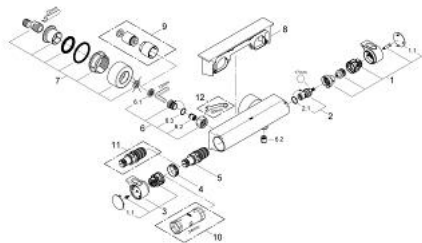

## 34 469 001 GROHTHERM 2000 THERMOSTATIC SHOWER MIXER 1/2"

### PRODUCT DESCRIPTION

- Colour: chrome
- wall mounted
- 100% GROHE CoolTouch consisting of safety housing + S-unions with CoolTouch escutcheons
- GROHE LongLife finish
- GROHE Aqua Paddles, ergonomically shaped handles
- temperature scale handle with GROHE SafeStop at 38°C
- GROHE SafeStop Plus optional temperature limiter at 43°C included
- integrated mixed water shut off
- GROHE TurboStat - compact cartridge with wax thermoelement
- volume handle with FlowControl Button (button with individually adjustable stop)
- Carbodur ceramic headpart 1/2", 180°
- shower bottom outlet 1/2"
- built-in non return valves
- dirt strainers
- protected against backflow
- covered S-unions, CoolTouch escutcheons with wall sealing
- GROHE EasyReach shower tray
- removable for easy cleaning

### SPARE PARTS, 2月 2012 – now

- 1: Shut-off handle Aqua Paddle (Spare part-nr. 47916000)
- 1.1: Cover cap (Spare part-nr. 4788300M)
- 2: Ceramic headpart 1/2" (Spare part-nr. 45346000)
- 2.1: O-ring  $\varnothing 18.2 \times \varnothing 1.7$  (Spare part-nr. 0392400M)
- 3: Temperature control handle (Spare part-nr. 47917000)
- 3.1: Cover cap (Spare part-nr. 4788300M)
- 4: Fitting ring (Spare part-nr. 47743000)
- 5: Thermostatic compact cartridge 1/2" (Spare part-nr. 47439000)
- 6: Non-return valve (Spare part-nr. 47189000)
- 6.1: Dirt strainer (Spare part-nr. 0726400M)
- 6.2: Non-return valve (Spare part-nr. 08565000)
- 6.3: O-ring  $\varnothing 17 \times \varnothing 2$  (Spare part-nr. 0305500M)
- 7: S-union (Spare part-nr. 12693000)
- 8: GROHE EasyReach shower tray (Spare part-nr. 18608001)
- 9: Extension set, 30 mm (Spare part-nr. 46238000)\*
- 10: Socket spanner (Spare part-nr. 19332000)\*
- 11: GROHE TurboStat cartridge 1/2" (Spare part-nr. 47175000)\*
- 12: Special spanner (Spare part-nr. 19377000)\*