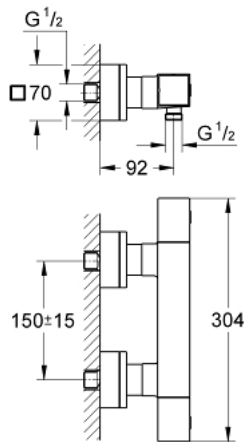

34 488 000 GROHTHERM CUBE THERMOSTAT SHOWER MIXER

PRODUCT DESCRIPTION

- Colour: chrome
- wall mounted
- GROHE LongLife finish
- GROHE SafeStop - safety button at 38°C
- GROHE SafeStop Plus - optional temperature limiter at 43°C included
- GROHE TurboStat - compact cartridge with wax thermoelement
- integrated mixed water shut off
- volume handle with FlowControl Button (button with individually adjustable stop)
- ceramic headpart 1/2", 180°
- shower outlet below 1/2"
- built-in non return valves
- dirt strainers
- Protected against backflow
- covered S-unions

34 488 000 GROHTHERM CUBE THERMOSTAT SHOWER MIXER

SPARE PARTS, January 2013 – now

- 1: Shut-off handle (Spare part-nr. 47964000)
- 1.1: Cap (Spare part-nr. 4795900M)
- 2: Ceramic headpart, 1/2" (Spare part-nr. 45346000)
- 2.1: O-ring $\varnothing 18.2 \times \varnothing 1.7$ (Spare part-nr. 0392400M)
- 3: Temperature control handle (Spare part-nr. 47958000)
- 3.1: Cap (Spare part-nr. 4795900M)
- 4: Fitting ring (Spare part-nr. 47743000)
- 5: Thermostatic compact cartridge 1/2" (Spare part-nr. 47439000)
- 6: Non-return valve (Spare part-nr. 47189000)
- 6.1: Dirt Strainer (Spare part-nr. 0726400M)
- 6.2: Non-return valve (Spare part-nr. 08565000)
- 6.3: O-ring $\varnothing 17 \times \varnothing 2$ (Spare part-nr. 0305500M)
- 7: S-union (Spare part-nr. 47824000)
- 8: Socket spanner (Spare part-nr. 19332000)*
- 9: GROHE TurboStat cartridge 1/2" (Spare part-nr. 47175000)*
- 10: Special spanner (Spare part-nr. 19377000)*