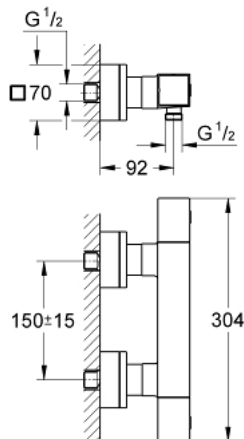

34 488 000 GROHTHERM CUBE THERMOSTAT SHOWER MIXER

PRODUCT DESCRIPTION

- Colour: chrome
- wall mounted
- GROHE LongLife finish
- GROHE SafeStop - safety button at 38°C
- GROHE SafeStop Plus - optional temperature limiter at 43°C included
- GROHE TurboStat - compact cartridge with wax thermoelement
- integrated mixed water shut off
- volume handle with EcoButton (economy button with individually adjustable economy stop)
- ceramic headpart 1/2", 180°
- shower outlet below 1/2"
- built-in non return valves
- dirt strainers
- Protected against backflow
- covered S-unions

34 488 000 GROHTHERM CUBE THERMOSTAT SHOWER MIXER

SPARE PARTS, January 2013 – now

- 1: Shut-off handle (Spare part-nr. 47964000)
- 1.1: Cap (Spare part-nr. 4795900M)
- 2: Ceramic headpart, 1/2" (Spare part-nr. 45346000)
- 2.1: O-ring $\varnothing 18.2 \times \varnothing 1.7$ (Spare part-nr. 0392400M)
- 3: Temperature control handle (Spare part-nr. 47958000)
- 3.1: Cap (Spare part-nr. 4795900M)
- 4: Fitting ring (Spare part-nr. 47743000)
- 5: Thermostatic compact cartridge 1/2" (Spare part-nr. 47439000)
- 6: Non-return valve (Spare part-nr. 47189000)
- 6.1: Dirt Strainer (Spare part-nr. 0726400M)
- 6.2: Non-return valve (Spare part-nr. 08565000)
- 6.3: O-ring $\varnothing 17 \times \varnothing 2$ (Spare part-nr. 0305500M)
- 7: S-union (Spare part-nr. 47824000)
- 8: Socket spanner (Spare part-nr. 19332000)*
- 9: GROHE TurboStat cartridge 1/2" (Spare part-nr. 47175000)*
- 10: Special spanner (Spare part-nr. 19377000)*