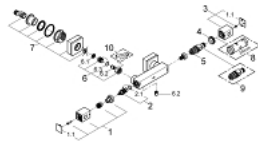

34 488 000 GROHTHERM CUBE THERMOSTAT SHOWER MIXER

PRODUCT DESCRIPTION

- Colour: chrome
- wall mounted
- GROHE LongLife finish
- GROHE SafeStop - safety button at 38°C
- GROHE SafeStop Plus - optional temperature limiter at 43°C included
- GROHE TurboStat - compact cartridge with wax thermoelement
- integrated mixed water shut off
- volume handle with FlowControl Button (button with individually adjustable stop)
- ceramic headpart 1/2", 180°
- shower outlet below 1/2"
- built-in non return valves
- dirt strainers
- Protected against backflow
- covered S-unions

34 488 000 GROHTHERM CUBE THERMOSTAT SHOWER MIXER

SPARE PARTS, January 2013 – now

- 1: Shut-off handle (Spare part-nr. 47964000)
- 1.1: Cap (Spare part-nr. 4795900M)
- 2: Ceramic headpart, 1/2" (Spare part-nr. 45346000)
- 2.1: O-ring $\varnothing 18.2 \times \varnothing 1.7$ (Spare part-nr. 0392400M)
- 3: Temperature control handle (Spare part-nr. 47958000)
- 3.1: Cap (Spare part-nr. 4795900M)
- 4: Fitting ring (Spare part-nr. 47743000)
- 5: Thermostatic compact cartridge 1/2" (Spare part-nr. 47439000)
- 6: Non-return valve (Spare part-nr. 47189000)
- 6.1: Dirt Strainer (Spare part-nr. 0726400M)
- 6.2: Non-return valve (Spare part-nr. 08565000)
- 6.3: O-ring $\varnothing 17 \times \varnothing 2$ (Spare part-nr. 0305500M)
- 7: S-union (Spare part-nr. 47824000)
- 8: Socket spanner (Spare part-nr. 19332000)*
- 9: GROHE TurboStat cartridge 1/2" (Spare part-nr. 47175000)*
- 10: Special spanner (Spare part-nr. 19377000)*