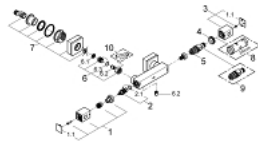

34 488 000 GROHTHERM CUBE THERMOSTAT SHOWER MIXER

PRODUCT DESCRIPTION

- Colour: chrome
- wall mounted
- GROHE LongLife finish
- GROHE SafeStop - safety button at 38°C
- GROHE SafeStop Plus - optional temperature limiter at 43°C included
- GROHE TurboStat - compact cartridge with wax thermoelement
- integrated mixed water shut off
- volume handle with EcoButton (economy button with individually adjustable economy stop)
- ceramic headpart 1/2", 180°
- shower outlet below 1/2"
- built-in non return valves
- dirt strainers
- Protected against backflow
- covered S-unions

34 488 000 GROHTHERM CUBE THERMOSTAT SHOWER MIXER

SPARE PARTS, January 2013 – now

- 1: Shut-off handle (Spare part-nr. 47964000)
- 1.1: Cap (Spare part-nr. 4795900M)
- 2: Ceramic headpart, 1/2" (Spare part-nr. 45346000)
- 2.1: O-ring $\varnothing 18.2 \times \varnothing 1.7$ (Spare part-nr. 0392400M)
- 3: Temperature control handle (Spare part-nr. 47958000)
- 3.1: Cap (Spare part-nr. 4795900M)
- 4: Fitting ring (Spare part-nr. 47743000)
- 5: Thermostatic compact cartridge 1/2" (Spare part-nr. 47439000)
- 6: Non-return valve (Spare part-nr. 47189000)
- 6.1: Dirt Strainer (Spare part-nr. 0726400M)
- 6.2: Non-return valve (Spare part-nr. 08565000)
- 6.3: O-ring $\varnothing 17 \times \varnothing 2$ (Spare part-nr. 0305500M)
- 7: S-union (Spare part-nr. 47824000)
- 8: Socket spanner (Spare part-nr. 19332000)*
- 9: GROHE TurboStat cartridge 1/2" (Spare part-nr. 47175000)*
- 10: Special spanner (Spare part-nr. 19377000)*