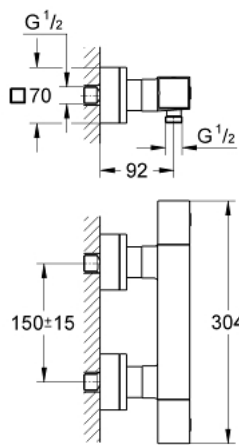

34 488 000 GROHTHERM CUBE THERMOSTATIC SHOWER MIXER 1/2"

PRODUCT DESCRIPTION

- Colour: chrome
- wall mounted
- GROHE LongLife finish
- GROHE SafeStop safety button at 38°C
- GROHE SafeStop Plus optional temperature limiter at 43°C included
- GROHE TurboStat - compact cartridge with wax thermoelement
- integrated mixed water shut off
- volume handle with FlowControl Button (button with individually adjustable stop)
- Carbodur ceramic headpart 1/2", 180°
- shower bottom outlet 1/2"
- built-in non return valves
- dirt strainers
- protected against backflow
- covered S-unions

34 488 000 GROHTHERM CUBE THERMOSTATIC SHOWER MIXER 1/2"

SPARE PARTS, 1月 2013 – now

- 1: Shut-off handle (Spare part-nr. 47964000)
- 1.1: Cover cap (Spare part-nr. 4795900M)
- 2: Ceramic headpart 1/2" (Spare part-nr. 45346000)
- 2.1: O-ring $\varnothing 18.2 \times \varnothing 1.7$ (Spare part-nr. 0392400M)
- 3: Temperature control handle (Spare part-nr. 47958000)
- 3.1: Cover cap (Spare part-nr. 4795900M)
- 4: Fitting ring (Spare part-nr. 47743000)
- 5: Thermostatic compact cartridge 1/2" (Spare part-nr. 47439000)
- 6: Non-return valve (Spare part-nr. 47189000)
- 6.1: Dirt strainer (Spare part-nr. 0726400M)
- 6.2: Non-return valve (Spare part-nr. 08565000)
- 6.3: O-ring $\varnothing 17 \times \varnothing 2$ (Spare part-nr. 0305500M)
- 7: S-union (Spare part-nr. 47824000)
- 8: Socket spanner (Spare part-nr. 19332000)*
- 9: GROHE TurboStat cartridge 1/2" (Spare part-nr. 47175000)*
- 10: Special spanner (Spare part-nr. 19377000)*