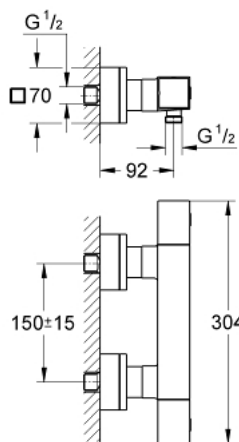

## 34 488 000 GROHTHERM CUBE THERMOSTATIC SHOWER MIXER 1/2"

### PRODUCT DESCRIPTION

- Colour: chrome
- wall mounted
- GROHE LongLife finish
- GROHE SafeStop safety button at 38°C
- GROHE SafeStop Plus optional temperature limiter at 43°C included
- GROHE TurboStat - compact cartridge with wax thermoelement
- integrated mixed water shut off
- volume handle with GROHE EcoButton (economy button with individually adjustable economy stop)
- Carbodur ceramic headpart 1/2", 180°
- shower bottom outlet 1/2"
- built-in non return valves
- dirt strainers
- protected against backflow
- covered S-unions

### SPARE PARTS, 1月 2013 – now

- 1: Shut-off handle (Spare part-nr. 47964000)
- 1.1: Cover cap (Spare part-nr. 4795900M)
- 2: Ceramic headpart 1/2" (Spare part-nr. 45346000)
- 2.1: O-ring  $\varnothing 18.2 \times \varnothing 1.7$  (Spare part-nr. 0392400M)
- 3: Temperature control handle (Spare part-nr. 47958000)
- 3.1: Cover cap (Spare part-nr. 4795900M)
- 4: Fitting ring (Spare part-nr. 47743000)
- 5: Thermostatic compact cartridge 1/2" (Spare part-nr. 47439000)
- 6: Non-return valve (Spare part-nr. 47189000)
- 6.1: Dirt strainer (Spare part-nr. 0726400M)
- 6.2: Non-return valve (Spare part-nr. 08565000)
- 6.3: O-ring  $\varnothing 17 \times \varnothing 2$  (Spare part-nr. 0305500M)
- 7: S-union (Spare part-nr. 47824000)
- 8: Socket spanner (Spare part-nr. 19332000)\*
- 9: GROHE TurboStat cartridge 1/2" (Spare part-nr. 47175000)\*
- 10: Special spanner (Spare part-nr. 19377000)\*