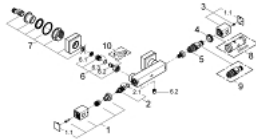

34 488 000 GROHTHERM CUBE THERMOSTATIC SHOWER MIXER 1/2"

PRODUCT DESCRIPTION

- Colour: chrome
- wall mounted
- GROHE LongLife finish
- GROHE SafeStop safety button at 38°C
- GROHE SafeStop Plus optional temperature limiter at 43°C included
- GROHE TurboStat - compact cartridge with wax thermoelement
- integrated mixed water shut off
- volume handle with FlowControl Button (button with individually adjustable stop)
- Carbodur ceramic headpart 1/2", 180°
- shower bottom outlet 1/2"
- built-in non return valves
- dirt strainers
- protected against backflow
- covered S-unions

34 488 000 GROHTHERM CUBE THERMOSTATIC SHOWER MIXER 1/2"

SPARE PARTS, 1月 2013 – now

- 1: Shut-off handle (Spare part-nr. 47964000)
- 1.1: Cover cap (Spare part-nr. 4795900M)
- 2: Ceramic headpart 1/2" (Spare part-nr. 45346000)
- 2.1: O-ring $\varnothing 18.2 \times \varnothing 1.7$ (Spare part-nr. 0392400M)
- 3: Temperature control handle (Spare part-nr. 47958000)
- 3.1: Cover cap (Spare part-nr. 4795900M)
- 4: Fitting ring (Spare part-nr. 47743000)
- 5: Thermostatic compact cartridge 1/2" (Spare part-nr. 47439000)
- 6: Non-return valve (Spare part-nr. 47189000)
- 6.1: Dirt strainer (Spare part-nr. 0726400M)
- 6.2: Non-return valve (Spare part-nr. 08565000)
- 6.3: O-ring $\varnothing 17 \times \varnothing 2$ (Spare part-nr. 0305500M)
- 7: S-union (Spare part-nr. 47824000)
- 8: Socket spanner (Spare part-nr. 19332000)*
- 9: GROHE TurboStat cartridge 1/2" (Spare part-nr. 47175000)*
- 10: Special spanner (Spare part-nr. 19377000)*