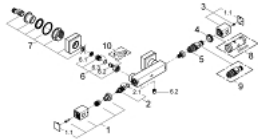

## 34 488 000 GROHTHERM CUBE THERMOSTATIC SHOWER MIXER 1/2"

### PRODUCT DESCRIPTION

- Colour: chrome
- wall mounted
- GROHE LongLife finish
- GROHE SafeStop safety button at 38°C
- GROHE SafeStop Plus optional temperature limiter at 43°C included
- GROHE TurboStat - compact cartridge with wax thermoelement
- integrated mixed water shut off
- volume handle with GROHE EcoButton (economy button with individually adjustable economy stop)
- Carbodur ceramic headpart 1/2", 180°
- shower bottom outlet 1/2"
- built-in non return valves
- dirt strainers
- protected against backflow
- covered S-unions

### SPARE PARTS, 1月 2013 – now

- 1: Shut-off handle (Spare part-nr. 47964000)
- 1.1: Cover cap (Spare part-nr. 4795900M)
- 2: Ceramic headpart 1/2" (Spare part-nr. 45346000)
- 2.1: O-ring  $\varnothing 18.2 \times \varnothing 1.7$  (Spare part-nr. 0392400M)
- 3: Temperature control handle (Spare part-nr. 47958000)
- 3.1: Cover cap (Spare part-nr. 4795900M)
- 4: Fitting ring (Spare part-nr. 47743000)
- 5: Thermostatic compact cartridge 1/2" (Spare part-nr. 47439000)
- 6: Non-return valve (Spare part-nr. 47189000)
- 6.1: Dirt strainer (Spare part-nr. 0726400M)
- 6.2: Non-return valve (Spare part-nr. 08565000)
- 6.3: O-ring  $\varnothing 17 \times \varnothing 2$  (Spare part-nr. 0305500M)
- 7: S-union (Spare part-nr. 47824000)
- 8: Socket spanner (Spare part-nr. 19332000)\*
- 9: GROHE TurboStat cartridge 1/2" (Spare part-nr. 47175000)\*
- 10: Special spanner (Spare part-nr. 19377000)\*