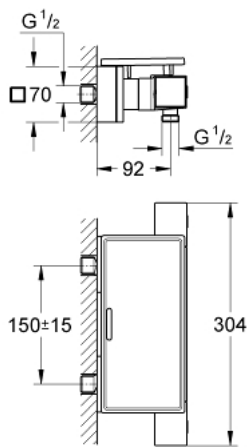

34 491 000 GROHTHERM CUBE THERMOSTAT SHOWER MIXER

PRODUCT DESCRIPTION

- Colour: chrome
- wall mounted
- GROHE LongLife finish
- GROHE SafeStop - safety button at 38°C
- GROHE SafeStop Plus - optional temperature limiter at 43°C included
- GROHE TurboStat - compact cartridge with wax thermoelement
- integrated mixed water shut off
- volume handle with EcoButton (economy button with individually adjustable economy stop)
- ceramic headpart 1/2", 180°
- shower outlet below 1/2"
- built-in non return valves
- dirt strainers
- Protected against backflow
- covered S-unions
- GROHE EasyReach shower tray (18 700 000)
- removable for easy cleaning
- da Vinci satin white finish
- GROHE EcoJoy - less water, perfect flow

34 491 000 GROHTHERM CUBE THERMOSTAT SHOWER MIXER

SPARE PARTS, January 2013 – now

- 1: Shut-off handle (Spare part-nr. 47964000)
- 1.1: Cap (Spare part-nr. 4795900M)
- 2: Ceramic headpart, 1/2" (Spare part-nr. 45346000)
- 2.1: O-ring $\varnothing 18.2 \times \varnothing 1.7$ (Spare part-nr. 0392400M)
- 3: Temperature control handle (Spare part-nr. 47958000)
- 3.1: Cap (Spare part-nr. 4795900M)
- 4: Fitting ring (Spare part-nr. 47743000)
- 5: Thermostatic compact cartridge 1/2" (Spare part-nr. 47439000)
- 6: Non-return valve (Spare part-nr. 47189000)
- 6.1: Dirt Strainer (Spare part-nr. 0726400M)
- 6.2: Non-return valve (Spare part-nr. 08565000)
- 6.3: O-ring $\varnothing 17 \times \varnothing 2$ (Spare part-nr. 0305500M)
- 7: S-union (Spare part-nr. 47824000)
- 8: GROHE EasyReach tray (Spare part-nr. 18700000)
- 9: Socket spanner (Spare part-nr. 19332000)*
- 10: GROHE TurboStat cartridge 1/2" (Spare part-nr. 47175000)*