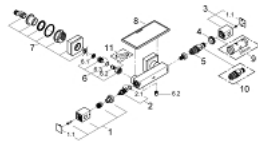

34 491 000 GROHTHERM CUBE THERMOSTAT SHOWER MIXER

PRODUCT DESCRIPTION

- Colour: chrome
- wall mounted
- GROHE LongLife finish
- GROHE SafeStop - safety button at 38°C
- GROHE SafeStop Plus - optional temperature limiter at 43°C included
- GROHE TurboStat - compact cartridge with wax thermoelement
- integrated mixed water shut off
- volume handle with EcoButton (economy button with individually adjustable economy stop)
- ceramic headpart 1/2", 180°
- shower outlet below 1/2"
- built-in non return valves
- dirt strainers
- Protected against backflow
- covered S-unions
- GROHE EasyReach shower tray (18 700 000)
- removable for easy cleaning
- da Vinci satin white finish
- GROHE EcoJoy - less water, perfect flow

34 491 000 GROHTHERM CUBE THERMOSTAT SHOWER MIXER

SPARE PARTS, January 2013 – now

- 1: Shut-off handle (Spare part-nr. 47964000)
- 1.1: Cap (Spare part-nr. 4795900M)
- 2: Ceramic headpart, 1/2" (Spare part-nr. 45346000)
- 2.1: O-ring $\varnothing 18.2 \times \varnothing 1.7$ (Spare part-nr. 0392400M)
- 3: Temperature control handle (Spare part-nr. 47958000)
- 3.1: Cap (Spare part-nr. 4795900M)
- 4: Fitting ring (Spare part-nr. 47743000)
- 5: Thermostatic compact cartridge 1/2" (Spare part-nr. 47439000)
- 6: Non-return valve (Spare part-nr. 47189000)
- 6.1: Dirt Strainer (Spare part-nr. 0726400M)
- 6.2: Non-return valve (Spare part-nr. 08565000)
- 6.3: O-ring $\varnothing 17 \times \varnothing 2$ (Spare part-nr. 0305500M)
- 7: S-union (Spare part-nr. 47824000)
- 8: GROHE EasyReach tray (Spare part-nr. 18700000)
- 9: Socket spanner (Spare part-nr. 19332000)*
- 10: GROHE TurboStat cartridge 1/2" (Spare part-nr. 47175000)*