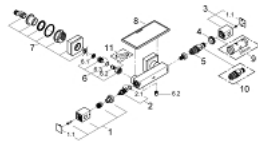

34 491 000 GROHTHERM CUBE THERMOSTAT SHOWER MIXER

PRODUCT DESCRIPTION

- Colour: chrome
- wall mounted
- GROHE LongLife finish
- GROHE SafeStop - safety button at 38°C
- GROHE SafeStop Plus - optional temperature limiter at 43°C included
- GROHE TurboStat - compact cartridge with wax thermoelement
- integrated mixed water shut off
- volume handle with FlowControl Button (button with individually adjustable stop)
- ceramic headpart 1/2", 180°
- shower outlet below 1/2"
- built-in non return valves
- dirt strainers
- Protected against backflow
- covered S-unions
- GROHE EasyReach shower tray (18 700 000)
- removable for easy cleaning
- da Vinci satin white finish
- GROHE EcoJoy - less water, perfect flow

34 491 000 GROHTHERM CUBE THERMOSTAT SHOWER MIXER

SPARE PARTS, January 2013 – now

- 1: Shut-off handle (Spare part-nr. 47964000)
- 1.1: Cap (Spare part-nr. 4795900M)
- 2: Ceramic headpart, 1/2" (Spare part-nr. 45346000)
- 2.1: O-ring $\varnothing 18.2 \times \varnothing 1.7$ (Spare part-nr. 0392400M)
- 3: Temperature control handle (Spare part-nr. 47958000)
- 3.1: Cap (Spare part-nr. 4795900M)
- 4: Fitting ring (Spare part-nr. 47743000)
- 5: Thermostatic compact cartridge 1/2" (Spare part-nr. 47439000)
- 6: Non-return valve (Spare part-nr. 47189000)
- 6.1: Dirt Strainer (Spare part-nr. 0726400M)
- 6.2: Non-return valve (Spare part-nr. 08565000)
- 6.3: O-ring $\varnothing 17 \times \varnothing 2$ (Spare part-nr. 0305500M)
- 7: S-union (Spare part-nr. 47824000)
- 8: GROHE EasyReach tray (Spare part-nr. 18700000)
- 9: Socket spanner (Spare part-nr. 19332000)*
- 10: GROHE TurboStat cartridge 1/2" (Spare part-nr. 47175000)*