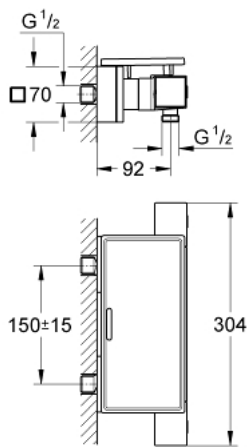

34 491 000 GROHTHERM CUBE THERMOSTAT SHOWER MIXER

PRODUCT DESCRIPTION

- Colour: chrome
- wall mounted
- GROHE LongLife finish
- GROHE SafeStop - safety button at 38°C
- GROHE SafeStop Plus - optional temperature limiter at 43°C included
- GROHE TurboStat - compact cartridge with wax thermoelement
- integrated mixed water shut off
- volume handle with FlowControl Button (button with individually adjustable stop)
- ceramic headpart 1/2", 180°
- shower outlet below 1/2"
- built-in non return valves
- dirt strainers
- Protected against backflow
- covered S-unions
- GROHE EasyReach shower tray (18 700 000)
- removable for easy cleaning
- da Vinci satin white finish
- GROHE EcoJoy - less water, perfect flow

34 491 000 GROHTHERM CUBE THERMOSTAT SHOWER MIXER

SPARE PARTS, January 2013 – now

- 1: Shut-off handle (Spare part-nr. 47964000)
- 1.1: Cap (Spare part-nr. 4795900M)
- 2: Ceramic headpart, 1/2" (Spare part-nr. 45346000)
- 2.1: O-ring $\varnothing 18.2 \times \varnothing 1.7$ (Spare part-nr. 0392400M)
- 3: Temperature control handle (Spare part-nr. 47958000)
- 3.1: Cap (Spare part-nr. 4795900M)
- 4: Fitting ring (Spare part-nr. 47743000)
- 5: Thermostatic compact cartridge 1/2" (Spare part-nr. 47439000)
- 6: Non-return valve (Spare part-nr. 47189000)
- 6.1: Dirt Strainer (Spare part-nr. 0726400M)
- 6.2: Non-return valve (Spare part-nr. 08565000)
- 6.3: O-ring $\varnothing 17 \times \varnothing 2$ (Spare part-nr. 0305500M)
- 7: S-union (Spare part-nr. 47824000)
- 8: GROHE EasyReach tray (Spare part-nr. 18700000)
- 9: Socket spanner (Spare part-nr. 19332000)*
- 10: GROHE TurboStat cartridge 1/2" (Spare part-nr. 47175000)*