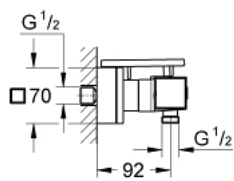

## 34 491 000 GROHTHERM CUBE THERMOSTATIC SHOWER MIXER 1/2"

### PRODUCT DESCRIPTION

- Colour: chrome
- wall mounted
- GROHE LongLife finish
- GROHE SafeStop safety button at 38°C
- GROHE SafeStop Plus optional temperature limiter at 43°C included
- GROHE TurboStat - compact cartridge with wax thermoelement
- integrated mixed water shut off
- volume handle with FlowControl Button (button with individually adjustable stop)
- Carbodur ceramic headpart 1/2", 180°
- shower bottom outlet 1/2"
- built-in non return valves
- dirt strainers
- protected against backflow
- covered S-unions
- GROHE EasyReach shower tray (18 700 000)
- removable for easy cleaning
- da Vinci satin white finish
- GROHE EcoJoy - Less water, perfect flow

### SPARE PARTS, 1月 2013 – now

- 1: Shut-off handle (Spare part-nr. 47964000)
- 1.1: Cover cap (Spare part-nr. 4795900M)
- 2: Ceramic headpart 1/2" (Spare part-nr. 45346000)
- 2.1: O-ring  $\varnothing 18.2 \times \varnothing 1.7$  (Spare part-nr. 0392400M)
- 3: Temperature control handle (Spare part-nr. 47958000)
- 3.1: Cover cap (Spare part-nr. 4795900M)
- 4: Fitting ring (Spare part-nr. 47743000)
- 5: Thermostatic compact cartridge 1/2" (Spare part-nr. 47439000)
- 6: Non-return valve (Spare part-nr. 47189000)
- 6.1: Dirt strainer (Spare part-nr. 0726400M)
- 6.2: Non-return valve (Spare part-nr. 08565000)
- 6.3: O-ring  $\varnothing 17 \times \varnothing 2$  (Spare part-nr. 0305500M)
- 7: S-union (Spare part-nr. 47824000)
- 8: GROHE EasyReach tray (Spare part-nr. 18700000)
- 9: Socket spanner (Spare part-nr. 19332000)\*
- 10: GROHE TurboStat cartridge 1/2" (Spare part-nr. 47175000)\*