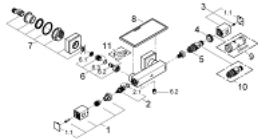

## 34 491 000 GROHTHERM CUBE THERMOSTATIC SHOWER MIXER 1/2"

### PRODUCT DESCRIPTION

- Colour: chrome
- wall mounted
- GROHE LongLife finish
- GROHE SafeStop safety button at 38°C
- GROHE SafeStop Plus optional temperature limiter at 43°C included
- GROHE TurboStat - compact cartridge with wax thermoelement
- integrated mixed water shut off
- volume handle with FlowControl Button (button with individually adjustable stop)
- Carbodur ceramic headpart 1/2", 180°
- shower bottom outlet 1/2"
- built-in non return valves
- dirt strainers
- protected against backflow
- covered S-unions
- GROHE EasyReach shower tray (18 700 000)
- removable for easy cleaning
- da Vinci satin white finish
- GROHE EcoJoy - Less water, perfect flow

### SPARE PARTS, 1月 2013 – now

- 1: Shut-off handle (Spare part-nr. 47964000)
- 1.1: Cover cap (Spare part-nr. 4795900M)
- 2: Ceramic headpart 1/2" (Spare part-nr. 45346000)
- 2.1: O-ring  $\varnothing 18.2 \times \varnothing 1.7$  (Spare part-nr. 0392400M)
- 3: Temperature control handle (Spare part-nr. 47958000)
- 3.1: Cover cap (Spare part-nr. 4795900M)
- 4: Fitting ring (Spare part-nr. 47743000)
- 5: Thermostatic compact cartridge 1/2" (Spare part-nr. 47439000)
- 6: Non-return valve (Spare part-nr. 47189000)
- 6.1: Dirt strainer (Spare part-nr. 0726400M)
- 6.2: Non-return valve (Spare part-nr. 08565000)
- 6.3: O-ring  $\varnothing 17 \times \varnothing 2$  (Spare part-nr. 0305500M)
- 7: S-union (Spare part-nr. 47824000)
- 8: GROHE EasyReach tray (Spare part-nr. 18700000)
- 9: Socket spanner (Spare part-nr. 19332000)\*
- 10: GROHE TurboStat cartridge 1/2" (Spare part-nr. 47175000)\*