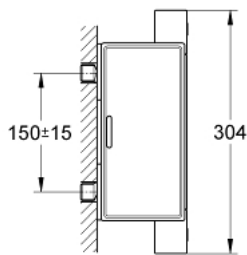

34 491 000 GROHTHERM CUBE THERMOSTATIC SHOWER MIXER 1/2"

PRODUCT DESCRIPTION

- Colour: chrome
- wall mounted
- GROHE LongLife finish
- GROHE SafeStop safety button at 38°C
- GROHE SafeStop Plus optional temperature limiter at 43°C included
- GROHE TurboStat - compact cartridge with wax thermoelement
- integrated mixed water shut off
- volume handle with GROHE EcoButton (economy button with individually adjustable economy stop)
- Carbodur ceramic headpart 1/2", 180°
- shower bottom outlet 1/2"
- built-in non return valves
- dirt strainers
- protected against backflow
- covered S-unions
- GROHE EasyReach shower tray (18 700 000)
- removable for easy cleaning
- da Vinci satin white finish
- GROHE EcoJoy - Less water, perfect flow

34 491 000 GROHTHERM CUBE THERMOSTATIC SHOWER MIXER 1/2"

SPARE PARTS, 1月 2013 – now

- 1: Shut-off handle (Spare part-nr. 47964000)
- 1.1: Cover cap (Spare part-nr. 4795900M)
- 2: Ceramic headpart 1/2" (Spare part-nr. 45346000)
- 2.1: O-ring $\varnothing 18.2 \times \varnothing 1.7$ (Spare part-nr. 0392400M)
- 3: Temperature control handle (Spare part-nr. 47958000)
- 3.1: Cover cap (Spare part-nr. 4795900M)
- 4: Fitting ring (Spare part-nr. 47743000)
- 5: Thermostatic compact cartridge 1/2" (Spare part-nr. 47439000)
- 6: Non-return valve (Spare part-nr. 47189000)
- 6.1: Dirt strainer (Spare part-nr. 0726400M)
- 6.2: Non-return valve (Spare part-nr. 08565000)
- 6.3: O-ring $\varnothing 17 \times \varnothing 2$ (Spare part-nr. 0305500M)
- 7: S-union (Spare part-nr. 47824000)
- 8: GROHE EasyReach tray (Spare part-nr. 18700000)
- 9: Socket spanner (Spare part-nr. 19332000)*
- 10: GROHE TurboStat cartridge 1/2" (Spare part-nr. 47175000)*