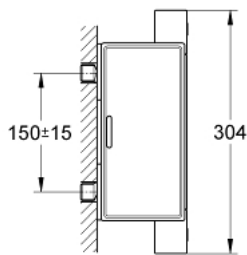

## 34 491 000 GROHTHERM CUBE THERMOSTATIC SHOWER MIXER 1/2"

### PRODUCT DESCRIPTION

- Colour: chrome
- wall mounted
- GROHE LongLife finish
- GROHE SafeStop safety button at 38°C
- GROHE SafeStop Plus optional temperature limiter at 43°C included
- GROHE TurboStat - compact cartridge with wax thermoelement
- integrated mixed water shut off
- volume handle with FlowControl Button (button with individually adjustable stop)
- Carbodur ceramic headpart 1/2", 180°
- shower bottom outlet 1/2"
- built-in non return valves
- dirt strainers
- protected against backflow
- covered S-unions
- GROHE EasyReach shower tray (18 700 000)
- removable for easy cleaning
- da Vinci satin white finish
- GROHE EcoJoy - Less water, perfect flow