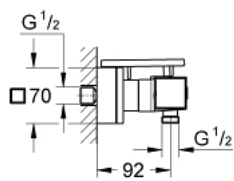

34 491 000 GROHTHERM CUBE THERMOSTATIC SHOWER MIXER 1/2"

PRODUCT DESCRIPTION

- Colour: chrome
- wall mounted
- GROHE LongLife finish
- GROHE SafeStop safety button at 38°C
- GROHE SafeStop Plus optional temperature limiter at 43°C included
- GROHE TurboStat - compact cartridge with wax thermoelement
- integrated mixed water shut off
- volume handle with GROHE EcoButton (economy button with individually adjustable economy stop)
- Carbodur ceramic headpart 1/2", 180°
- shower bottom outlet 1/2"
- built-in non return valves
- dirt strainers
- protected against backflow
- covered S-unions
- GROHE EasyReach shower tray (18 700 000)
- removable for easy cleaning
- da Vinci satin white finish
- GROHE EcoJoy - Less water, perfect flow

34 491 000 GROHTHERM CUBE THERMOSTATIC SHOWER MIXER 1/2"

SPARE PARTS, 1月 2013 – now

- 1: Shut-off handle (Spare part-nr. 47964000)
- 1.1: Cover cap (Spare part-nr. 4795900M)
- 2: Ceramic headpart 1/2" (Spare part-nr. 45346000)
- 2.1: O-ring $\varnothing 18.2 \times \varnothing 1.7$ (Spare part-nr. 0392400M)
- 3: Temperature control handle (Spare part-nr. 47958000)
- 3.1: Cover cap (Spare part-nr. 4795900M)
- 4: Fitting ring (Spare part-nr. 47743000)
- 5: Thermostatic compact cartridge 1/2" (Spare part-nr. 47439000)
- 6: Non-return valve (Spare part-nr. 47189000)
- 6.1: Dirt strainer (Spare part-nr. 0726400M)
- 6.2: Non-return valve (Spare part-nr. 08565000)
- 6.3: O-ring $\varnothing 17 \times \varnothing 2$ (Spare part-nr. 0305500M)
- 7: S-union (Spare part-nr. 47824000)
- 8: GROHE EasyReach tray (Spare part-nr. 18700000)
- 9: Socket spanner (Spare part-nr. 19332000)*
- 10: GROHE TurboStat cartridge 1/2" (Spare part-nr. 47175000)*