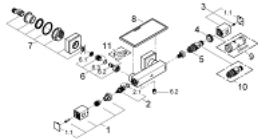

34 491 000 GROHTHERM CUBE THERMOSTATIC SHOWER MIXER 1/2"

PRODUCT DESCRIPTION

- Colour: chrome
- wall mounted
- GROHE LongLife finish
- GROHE SafeStop safety button at 38°C
- GROHE SafeStop Plus optional temperature limiter at 43°C included
- GROHE TurboStat - compact cartridge with wax thermoelement
- integrated mixed water shut off
- volume handle with GROHE EcoButton (economy button with individually adjustable economy stop)
- Carbodur ceramic headpart 1/2", 180°
- shower bottom outlet 1/2"
- built-in non return valves
- dirt strainers
- protected against backflow
- covered S-unions
- GROHE EasyReach shower tray (18 700 000)
- removable for easy cleaning
- da Vinci satin white finish
- GROHE EcoJoy - Less water, perfect flow

34 491 000 GROHTHERM CUBE THERMOSTATIC SHOWER MIXER 1/2"

SPARE PARTS, 1月 2013 – now

- 1: Shut-off handle (Spare part-nr. 47964000)
- 1.1: Cover cap (Spare part-nr. 4795900M)
- 2: Ceramic headpart 1/2" (Spare part-nr. 45346000)
- 2.1: O-ring $\varnothing 18.2 \times \varnothing 1.7$ (Spare part-nr. 0392400M)
- 3: Temperature control handle (Spare part-nr. 47958000)
- 3.1: Cover cap (Spare part-nr. 4795900M)
- 4: Fitting ring (Spare part-nr. 47743000)
- 5: Thermostatic compact cartridge 1/2" (Spare part-nr. 47439000)
- 6: Non-return valve (Spare part-nr. 47189000)
- 6.1: Dirt strainer (Spare part-nr. 0726400M)
- 6.2: Non-return valve (Spare part-nr. 08565000)
- 6.3: O-ring $\varnothing 17 \times \varnothing 2$ (Spare part-nr. 0305500M)
- 7: S-union (Spare part-nr. 47824000)
- 8: GROHE EasyReach tray (Spare part-nr. 18700000)
- 9: Socket spanner (Spare part-nr. 19332000)*
- 10: GROHE TurboStat cartridge 1/2" (Spare part-nr. 47175000)*