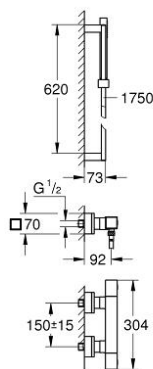

34 492 000 GROHTHERM CUBE SHOWER SET

PRODUCT DESCRIPTION

- Colour: chrome
- thermostatic shower mixer 1/2 " with shower set
- wall mounted
- GROHE LongLife finish
- GROHE TurboStat - compact cartridge with wax thermoelement
- GROHE EcoJoy - Less water, perfect flow
- integrated mixed water shut off
- Carbodur ceramic headparts 1/2", 180°
- volume handle with GROHE EcoButton (economy button with individually adjustable economy stop)
- GROHE SafeStop safety button at 38°C
- shower bottom outlet 1/2"
- built-in non return valves
- dirt strainers
- covered S-unions
- protected against backflow
- min. recommended pressure 1.0 bar
- Euphoria Cube Shower set (27 937 000)
- consisting of:
 - shower rail 600 mm (27 892)
 - hand shower Euphoria Cube (27 699)
 - shower hose Silverflex 1750 mm 1/2" x 1/2" (28 388)
 - 1/2" x 1/2"
 - maximum flow rate 9.5 l/min