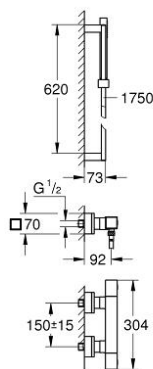

34 492 000 GROHTHERM CUBE SHOWER SET

PRODUCT DESCRIPTION

- Colour: chrome
- thermostatic shower mixer 1/2 " with shower set
- wall mounted
- GROHE LongLife finish
- GROHE TurboStat - compact cartridge with wax thermoelement
- GROHE EcoJoy - Less water, perfect flow
- integrated mixed water shut off
- Carbodur ceramic headparts 1/2", 180°
- volume handle with FlowControl Button (button with individually adjustable stop)
- GROHE SafeStop safety button at 38°C
- shower bottom outlet 1/2"
- built-in non return valves
- dirt strainers
- covered S-unions
- protected against backflow
- min. recommended pressure 1.0 bar
- Euphoria Cube Shower set (27 937 000)
- consisting of:
 - shower rail 600 mm (27 892)
 - hand shower Euphoria Cube (27 699)
 - shower hose Silverflex 1750 mm 1/2" x 1/2" (28 388)
 - 1/2" x 1/2"
 - maximum flow rate 9.5 l/min